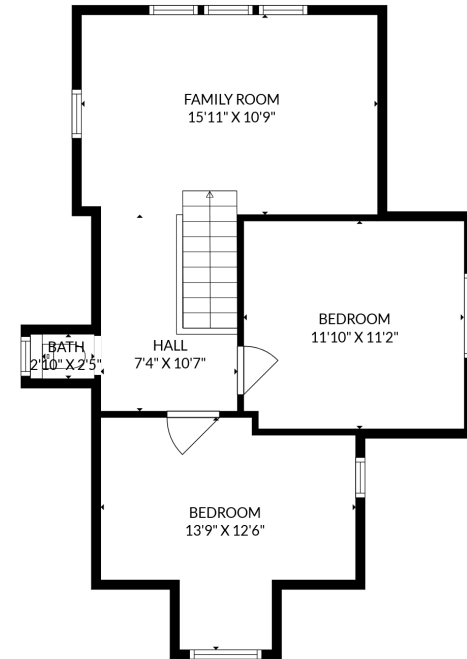

Rick Stonehouse PREC\*  
Dwayne Launt PREC\*  
Shaun Gregory PREC\*

Suite: 385 sq.ft.

First Floor: 784 sq.ft.

Second Floor: 1,007 sq.ft.

Third Floor: 594 sq.ft.

**1956 Parker Street**

Vancouver, BC

First Floor	784 sqft
Second Floor	1,007 sqft
Third Floor	594 sqft
<b>Total Finished</b>	<b>2,385 sqft</b>
Studio	385 sqft
Storage/Laundry	339 sqft
Porch	82sqft
Deck	220 sqft