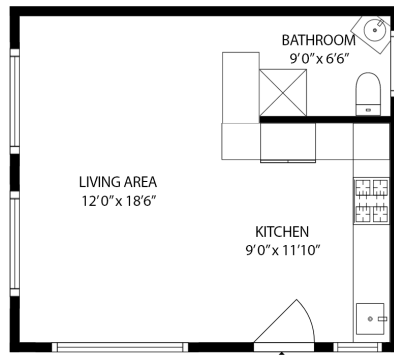

Rick Stonehouse PREC\*  
Dwayne Launt PREC\*  
Shaun Gregory PREC\*

Suite: 385 sq.ft.

First Floor: 784 sq.ft.

Second Floor: 1,007 sq.ft.

Third Floor: 594 sq.ft.

**1956 Parker Street**

Vancouver, BC

First Floor	784 sqft
Second Floor	1,007 sqft
Third Floor	594 sqft
<b>Total Finished</b>	<b>2,385 sqft</b>
Studio	385 sqft
Storage/Laundry	339 sqft
Porch	82sqft
Deck	220 sqft