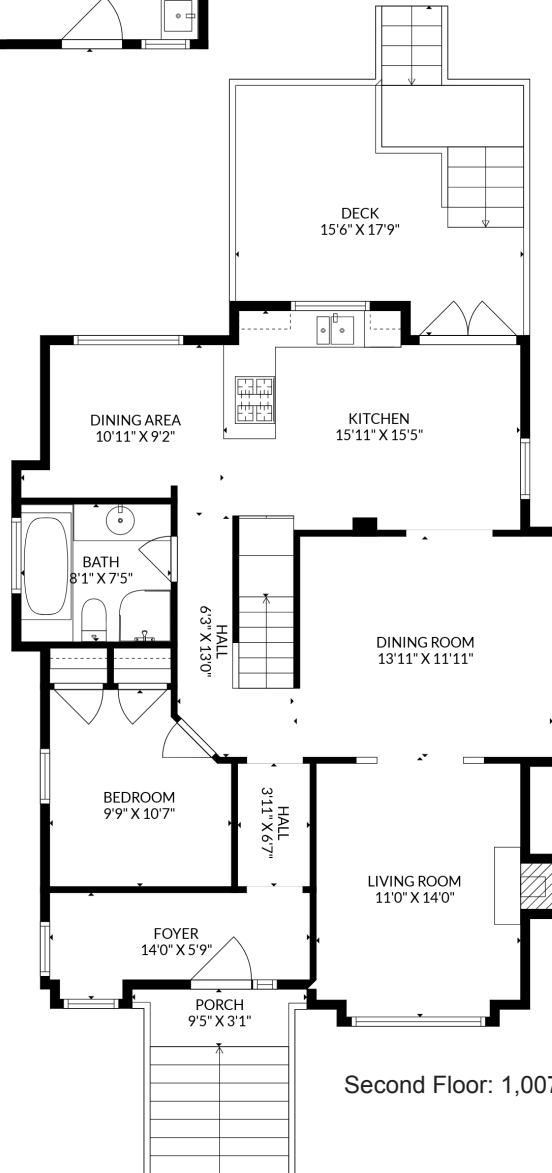

Rick Stonehouse PREC\*  
Dwayne Launt PREC\*  
Shaun Gregory PREC\*

Suite: 385 sq.ft.

First Floor: 784 sq.ft.

Second Floor: 1,007 sq.ft.

Third Floor: 594 sq.ft.

**1956 Parker Street**

Vancouver, BC

First Floor	784 sqft
Second Floor	1,007 sqft
Third Floor	594 sqft
<b>Total Finished</b>	<b>2,385 sqft</b>
Studio	385 sqft
Storage/Laundry	339 sqft
Porch	82sqft
Deck	220 sqft