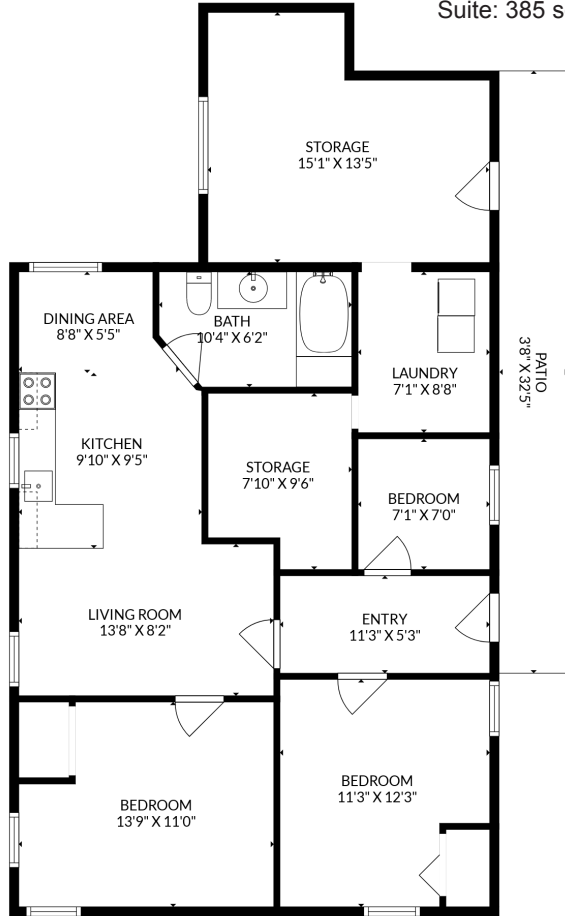

Rick Stonehouse PREC\*  
Dwayne Launt PREC\*  
Shaun Gregory PREC\*

Suite: 385 sq.ft.

First Floor: 784 sq.ft.

Second Floor: 1,007 sq.ft.

Third Floor: 594 sq.ft.

**1956 Parker Street**

Vancouver, BC

First Floor	784 sqft
Second Floor	1,007 sqft
Third Floor	594 sqft
<b>Total Finished</b>	<b>2,385 sqft</b>
Studio	385 sqft
Storage/Laundry	339 sqft
Porch	82sqft
Deck	220 sqft