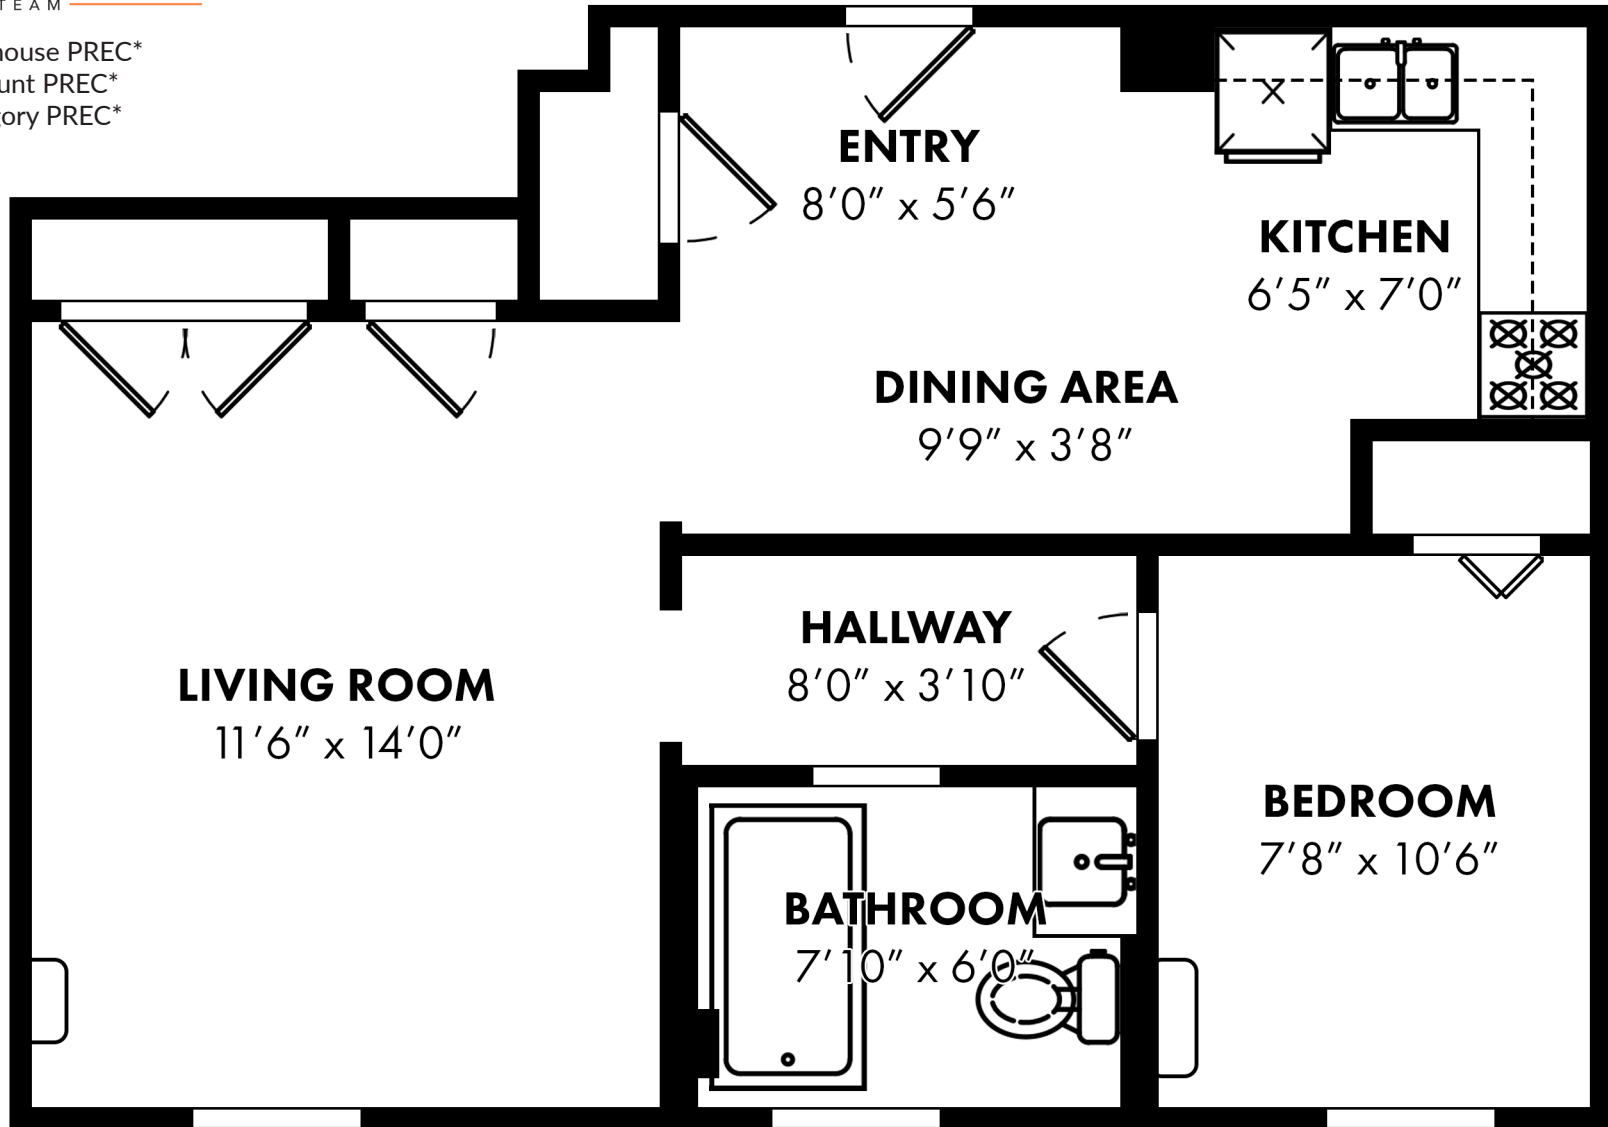

# STONEHOUSE

TEAM

Rick Stonehouse PREC\*  
Dwayne Launt PREC\*  
Shaun Gregory PREC\*

506 - 175 East Broadway

Vancouver, BC

Living Area 546 sqft

Living Area: 546 sq.ft.  
Ceiling Height: 8'6"