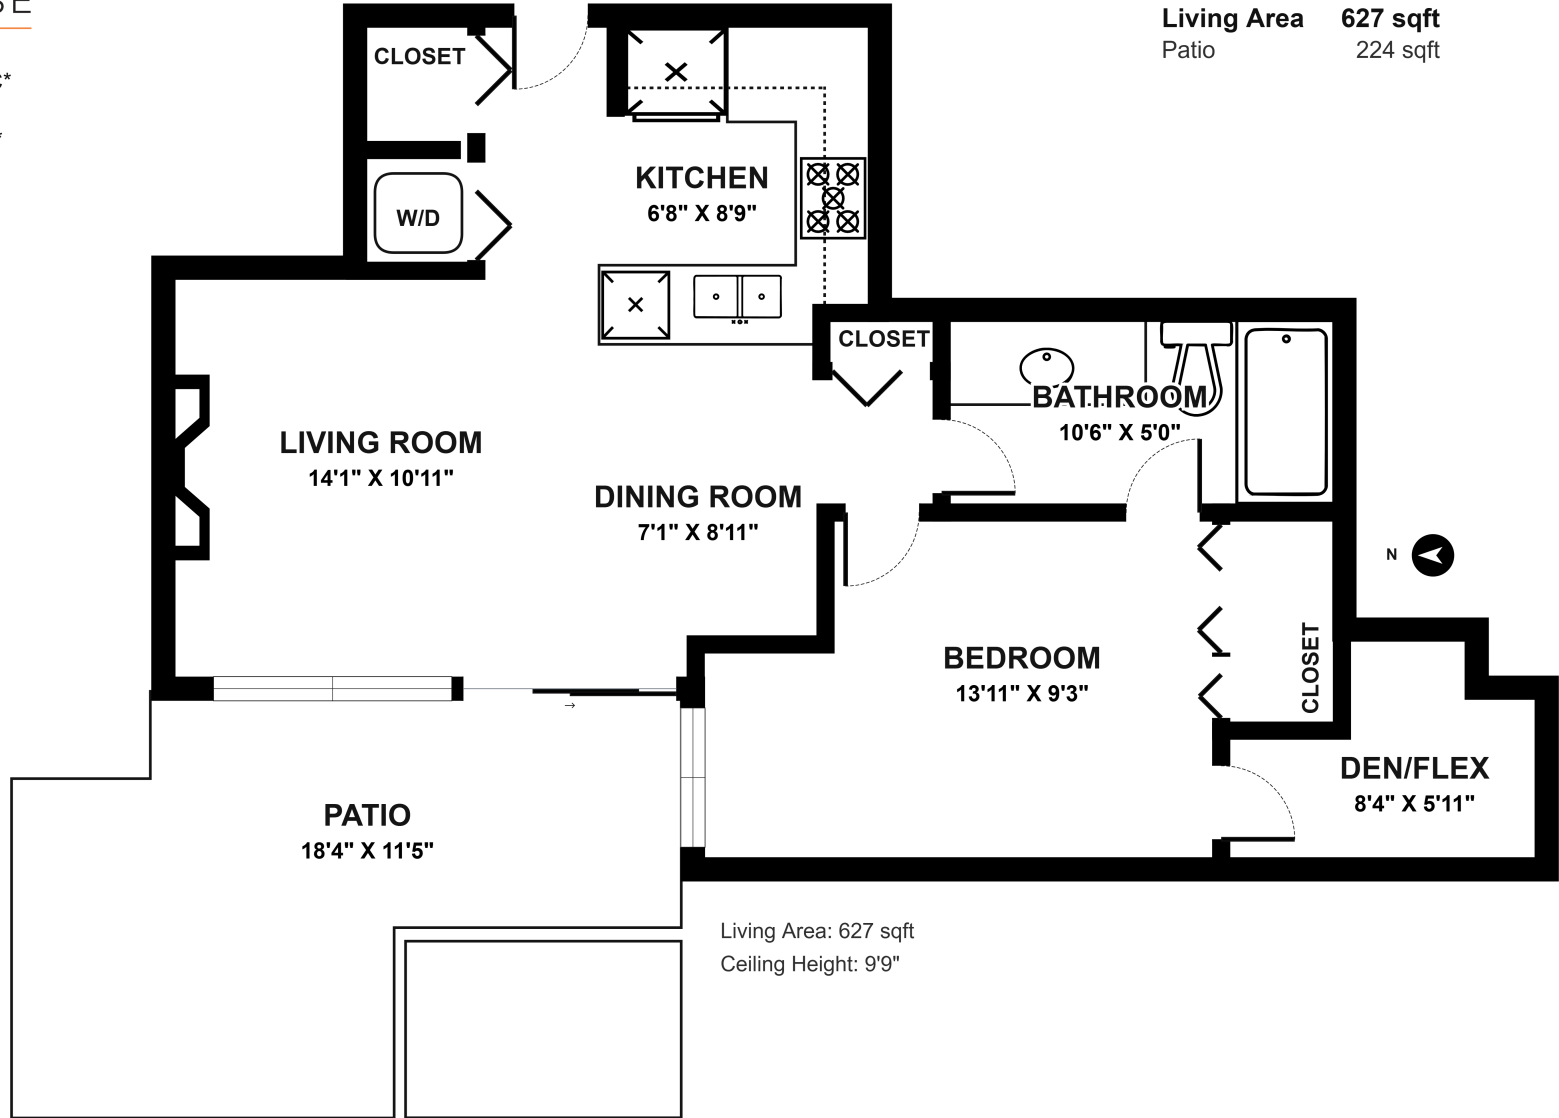

# 218 - 2515 Ontario Street

Vancouver, BC

**Living Area** 627 sqft  
Patio 224 sqft

Living Area: 627 sqft  
Ceiling Height: 9'9"

Floor plan is not suitable for architectural/construction purposes.  
Sizes and dimensions are approximate, buyer to verify.