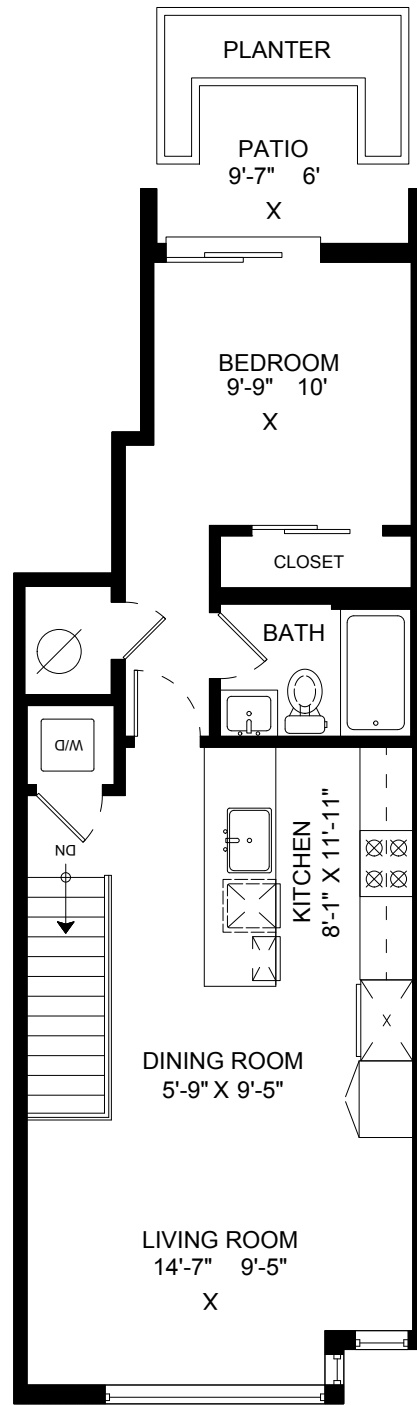

Rick Stonehouse PREC*
Dwayne Launt PREC*
Shaun Gregory PREC*
Krystian Thomas

Main Floor: 626 Sq.Ft.
Ceiling Height: 8'-10"

Entry: 30 Sq.Ft.

1890 Frances Street Vancouver, BC

| | |
|--------------|-------------------|
| Main Floor | 626 SQ.FT. |
| Lower Floor | 30 SQ.FT. |
| Total | 656 SQ.FT. |

Patio / Planter **85 SQ.FT.**