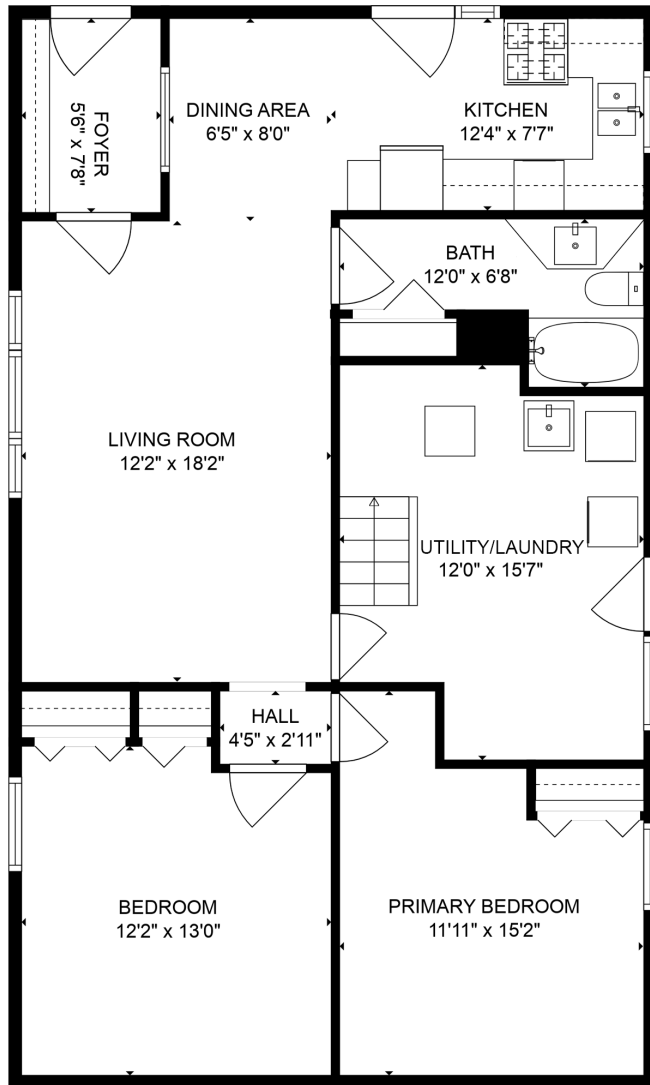

Rick Stonehouse PREC\*  
Dwayne Launt PREC\*  
Shaun Gregory PREC\*

**1717 Charles Street**  
Vancouver, BC

Lower Floor	1,088 sqft
Main Floor	1,067 sqft
Upper Floor	531 sqft
<b>Living Area</b>	<b>2,686 sqft</b>
Porch	81 sqft
Patio	78 sqft

Lower Floor: 1,088 sq.ft.

Main Floor: 1,067 sq.ft.

Upper Floor: 531 sq.ft.