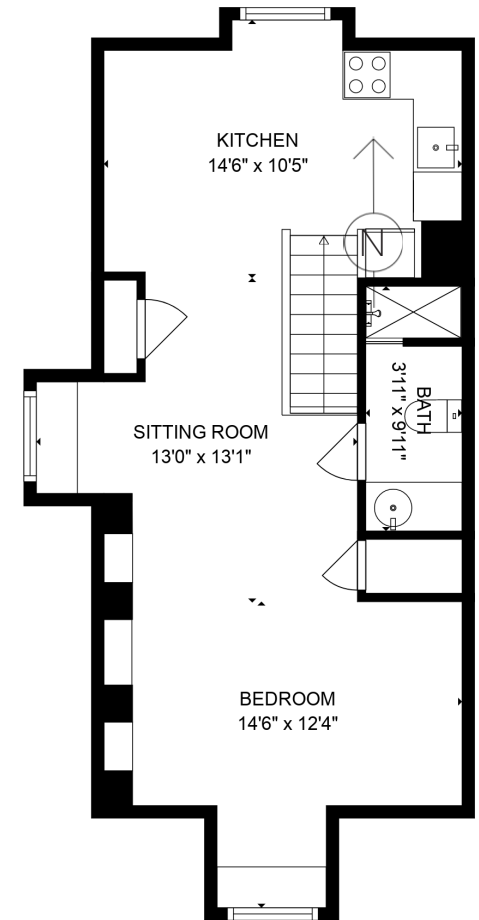

Rick Stonehouse PREC\*  
Dwayne Launt PREC\*  
Shaun Gregory PREC\*

**1717 Charles Street**  
Vancouver, BC

Lower Floor	1,088 sqft
Main Floor	1,067 sqft
Upper Floor	531 sqft
<b>Living Area</b>	<b>2,686 sqft</b>
Porch	81 sqft
Patio	78 sqft

Lower Floor: 1,088 sq.ft.

Main Floor: 1,067 sq.ft.

Upper Floor: 531 sq.ft.