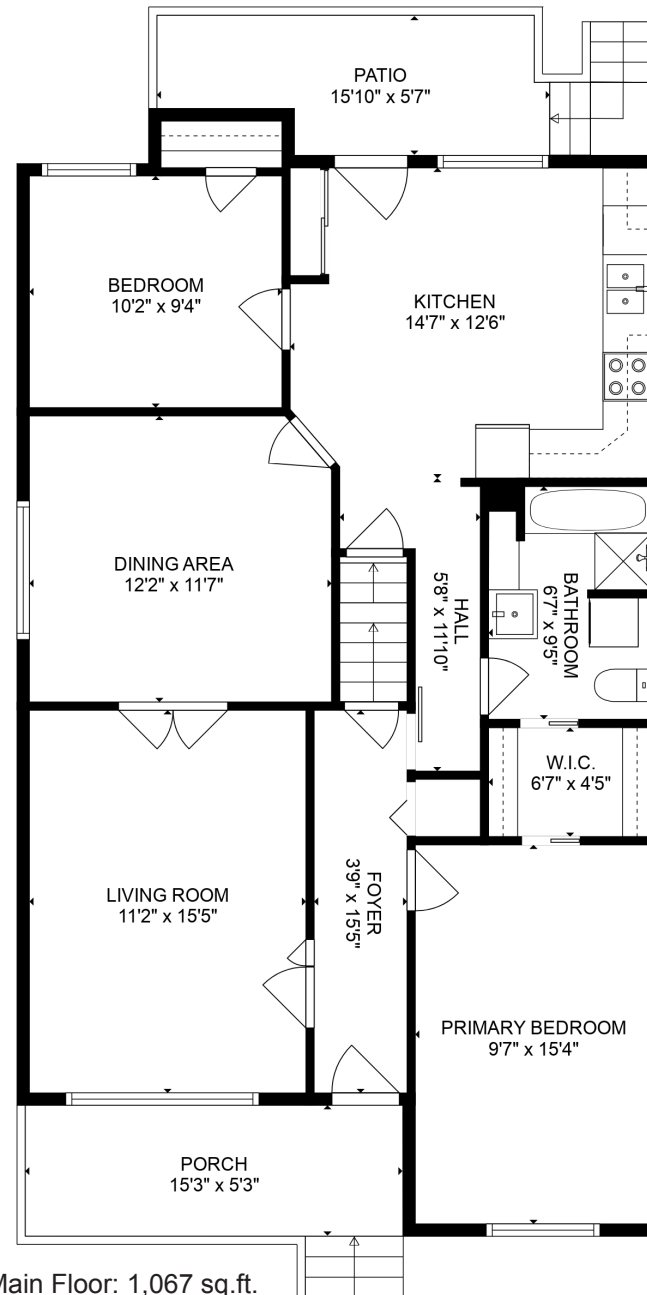

Rick Stonehouse PREC\*  
Dwayne Launt PREC\*  
Shaun Gregory PREC\*

**1717 Charles Street**  
Vancouver, BC

Lower Floor	1,088 sqft
Main Floor	1,067 sqft
Upper Floor	531 sqft
<b>Living Area</b>	<b>2,686 sqft</b>
Porch	81 sqft
Patio	78 sqft

Lower Floor: 1,088 sq.ft.

Main Floor: 1,067 sq.ft.

Upper Floor: 531 sq.ft.