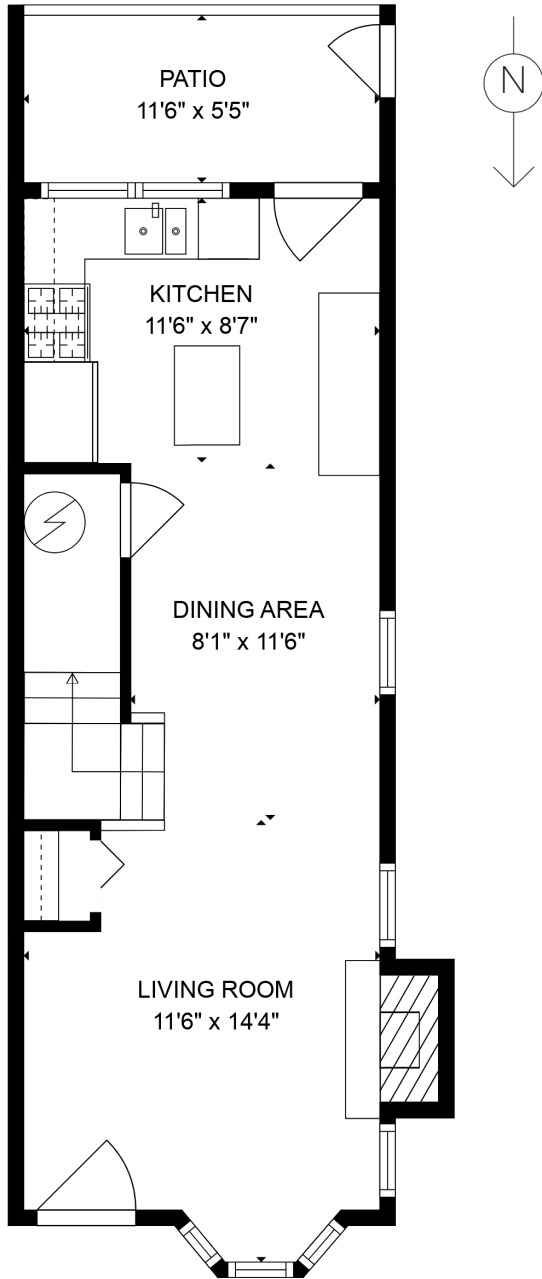

Rick Stonehouse PREC*
Dwayne Launt PREC*
Shaun Gregory PREC*

First Floor: 429 sq.ft.

Second Floor: 462 sq.ft.

1 - 1638 East Georgia Street
Vancouver, BC

First Floor	429 sqft
Second Floor	462 sqft
Third Floor	298 sqft
Total Finished	1,189 sqft
Patio	62 sqft

Third Floor: 298 sq.ft.