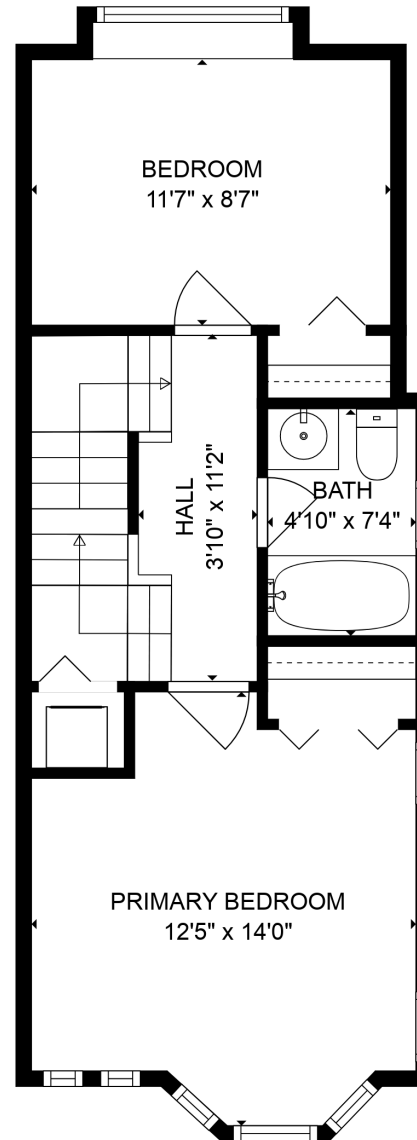

Rick Stonehouse PREC*
Dwayne Launt PREC*
Shaun Gregory PREC*

First Floor: 429 sq.ft.

Second Floor: 462 sq.ft.

1 - 1638 East Georgia Street
Vancouver, BC

First Floor	429 sqft
Second Floor	462 sqft
Third Floor	298 sqft
Total Finished	1,189 sqft
Patio	62 sqft

Third Floor: 298 sq.ft.