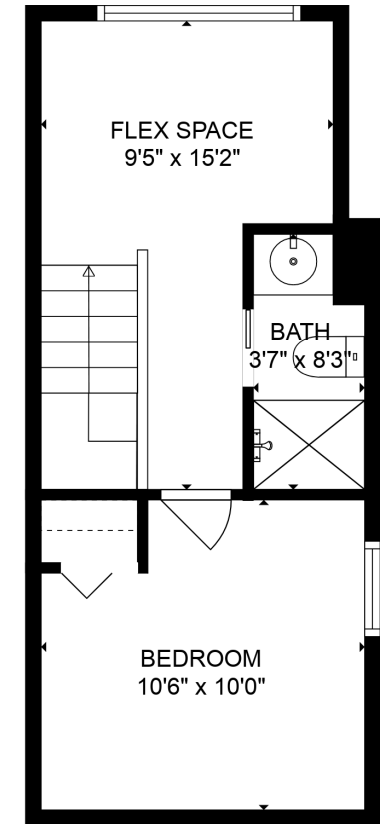

Rick Stonehouse PREC*
Dwayne Launt PREC*
Shaun Gregory PREC*

First Floor: 429 sq.ft.

Second Floor: 462 sq.ft.

1 - 1638 East Georgia Street
Vancouver, BC

First Floor	429 sqft
Second Floor	462 sqft
Third Floor	298 sqft
Total Finished	1,189 sqft
Patio	62 sqft

Third Floor: 298 sq.ft.