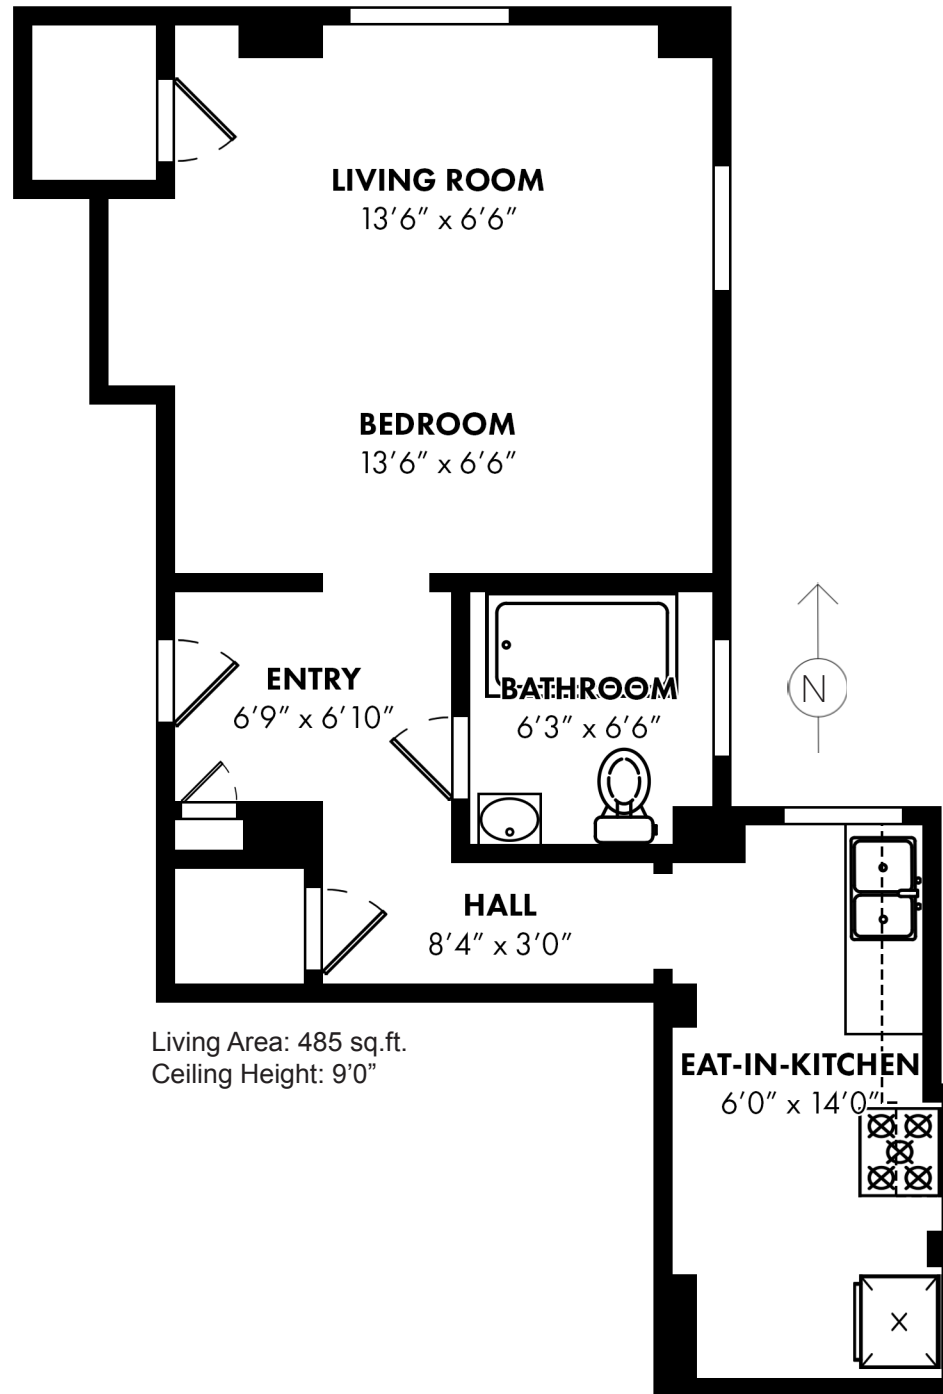

STONEHOUSE
TEAM

Rick Stonehouse PREC*
Dwayne Launt PREC*
Shaun Gregory PREC*

402 - 175 East Broadway

Vancouver, BC

Living Area 485 sqft

Living Area: 485 sq.ft.
Ceiling Height: 9'0"

Floor plan is not suitable for architectural/construction purposes.
Sizes and dimensions are approximate, buyer to verify.