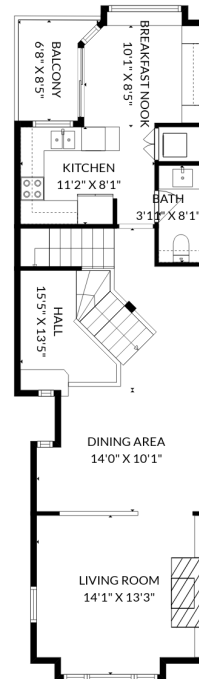

Rick Stonehouse PREC*
Dwayne Launt PREC*
Shaun Gregory PREC*

2510 Cornwall Avenue
Vancouver, BC

Studio: 151 sq.ft.

Main Floor: 816 sq.ft.

Upper Floor: 411 sq.ft.

Studio	151 sqft
Lower Floor	773 sqft
Main Floor	816 sqft
Upper Floor	411 sqft

Living Area 2,151 sqft

Parking	153 sqft
Garage	105 sqft
Patio	992 sqft
Deck	77 sqft
Storage	39 sqft
Balcony	44 sqft
Roof-Top-Deck	175 sqft
Open to Below	38 sqft

Lower Floor: 773 sq.ft.