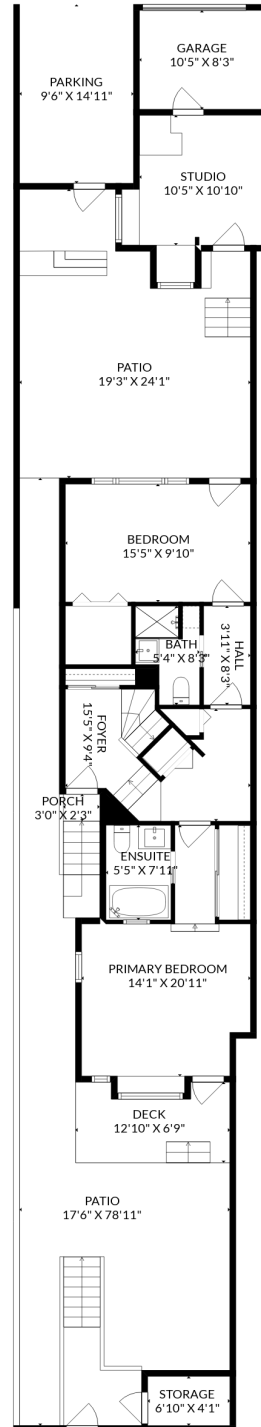

Rick Stonehouse PREC*
Dwayne Launt PREC*
Shaun Gregory PREC*

2510 Cornwall Avenue
Vancouver, BC

Studio: 151 sq.ft.

Main Floor: 816 sq.ft.

Upper Floor: 411 sq.ft.

Studio	151 sqft
Lower Floor	773 sqft
Main Floor	816 sqft
Upper Floor	411 sqft

Living Area 2,151 sqft

Parking	153 sqft
Garage	105 sqft
Patio	992 sqft
Deck	77 sqft
Storage	39 sqft
Balcony	44 sqft
Roof-Top-Deck	175 sqft
Open to Below	38 sqft

Lower Floor: 773 sq.ft.