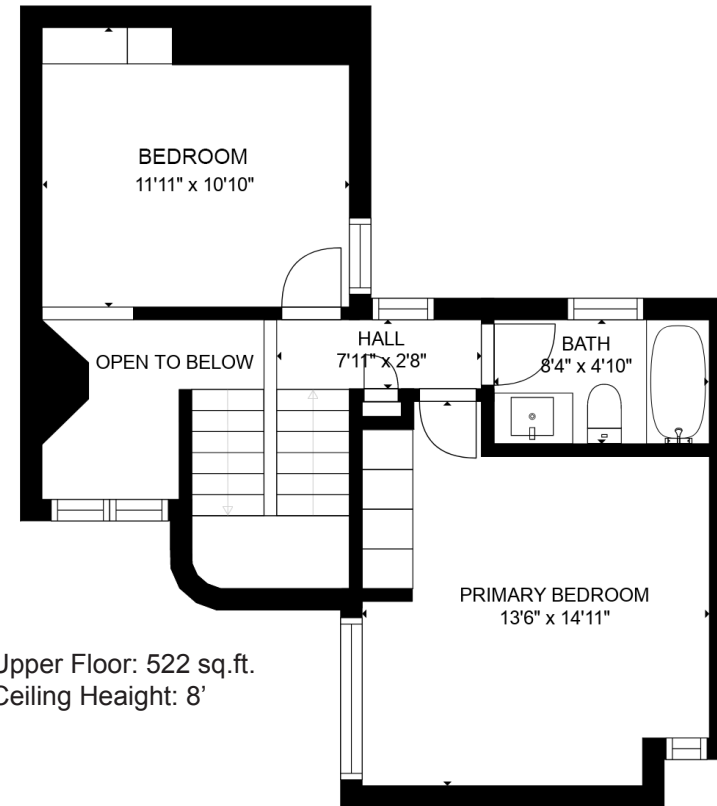

Rick Stonehouse PREC\*  
Dwayne Launt PREC\*  
Shaun Gregory PREC\*  
Krystian Thomas

**2 - 503 East Pender Street**  
Vancouver, BC

Lower Floor 224 sqft  
Main Floor 579 sqft  
Upper Floor 522 sqft

**Living Area 1,325 sqft**  
Courtyard 137 sqft  
Patio 439 sqft  
Open to below 57 sqft

Main Floor: 579 sq.ft.  
Ceiling Height: 8'0" - 17'0"

Lower Floor: 224 sq.ft.  
Ceiling Height: 8'0"

Upper Floor: 522 sq.ft.  
Ceiling Height: 8'