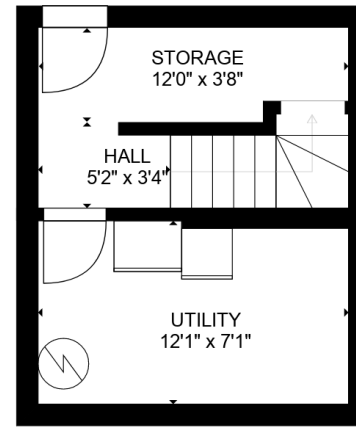

Rick Stonehouse PREC\*  
Dwayne Launt PREC\*  
Shaun Gregory PREC\*  
Krystian Thomas

**2 - 503 East Pender Street**  
Vancouver, BC

Lower Floor 224 sqft  
Main Floor 579 sqft  
Upper Floor 522 sqft

**Living Area 1,325 sqft**  
Courtyard 137 sqft  
Patio 439 sqft  
Open to below 57 sqft

Main Floor: 579 sq.ft.  
Ceiling Height: 8'0" - 17'0"

Lower Floor: 224 sq.ft.  
Ceiling Height: 8'0"

Upper Floor: 522 sq.ft.  
Ceiling Height: 8'