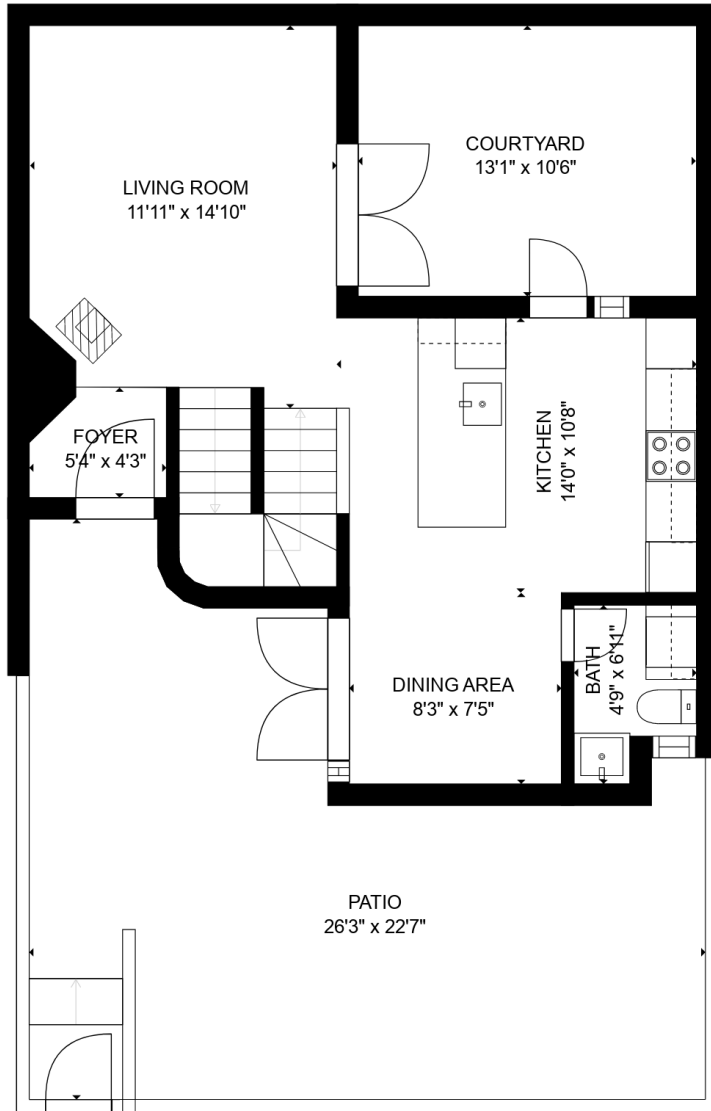

Rick Stonehouse PREC\*  
Dwayne Launt PREC\*  
Shaun Gregory PREC\*  
Krystian Thomas

**2 - 503 East Pender Street**  
Vancouver, BC

Lower Floor 224 sqft  
Main Floor 579 sqft  
Upper Floor 522 sqft

**Living Area 1,325 sqft**  
Courtyard 137 sqft  
Patio 439 sqft  
Open to below 57 sqft

Main Floor: 579 sq.ft.  
Ceiling Height: 8'0" - 17'0"

Lower Floor: 224 sq.ft.  
Ceiling Height: 8'0"

Upper Floor: 522 sq.ft.  
Ceiling Height: 8'