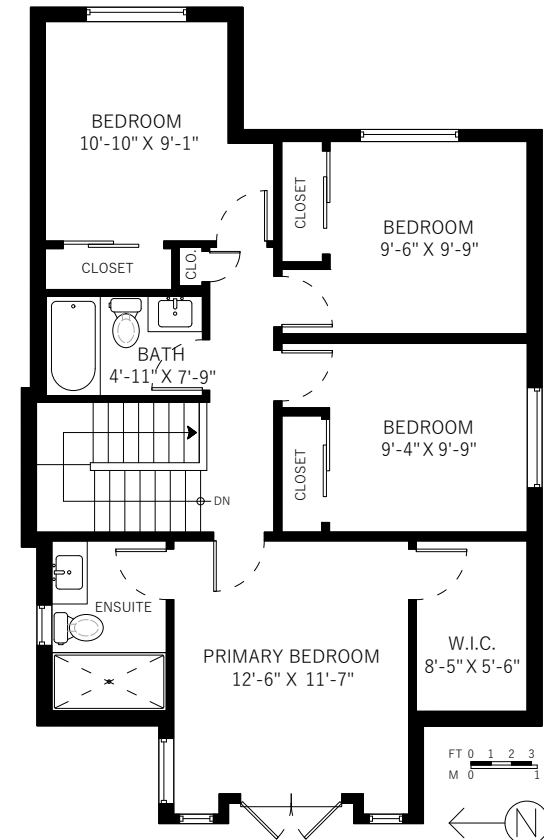

640 Penticton Street

Vancouver, BC

Rick Stonehouse PREC*
 Dwayne Launt PREC*
 Shaun Gregory PREC*
 Krystian Thomas

Main Floor	983 SQ.FT.
Upper Floor	870 SQ.FT.
Lower Floor	1162 SQ.FT.
Total	3015 SQ.FT.

Deck	58 SQ.FT.
Porch	134 SQ.FT.
Balcony	58 SQ.FT.
Garage	259 SQ.FT.
Total Extras	509 SQ.FT.

Lower Floor: 1162 Sq.Ft.
 Ceiling Height: 6'-10"

Main Floor: 983 Sq.Ft.
 Ceiling Height: 8'-9"

Upper Floor: 870 Sq.Ft.
 Ceiling Height: 8' / Max: 9-5"