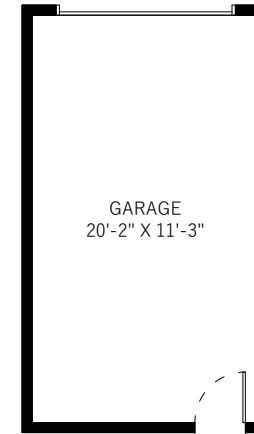

640 Penticton Street

Vancouver, BC

Rick Stonehouse PREC*
 Dwayne Launt PREC*
 Shaun Gregory PREC*
 Krystian Thomas

Main Floor	983 SQ.FT.
Upper Floor	870 SQ.FT.
Lower Floor	1162 SQ.FT.
Total	3015 SQ.FT.

Deck	58 SQ.FT.
Porch	134 SQ.FT.
Balcony	58 SQ.FT.
Garage	259 SQ.FT.
Total Extras	509 SQ.FT.

Lower Floor: 1162 Sq.Ft.
 Ceiling Height: 6'-10"

Main Floor: 983 Sq.Ft.
 Ceiling Height: 8'-9"

Upper Floor: 870 Sq.Ft.
 Ceiling Height: 8' / Max: 9-5"