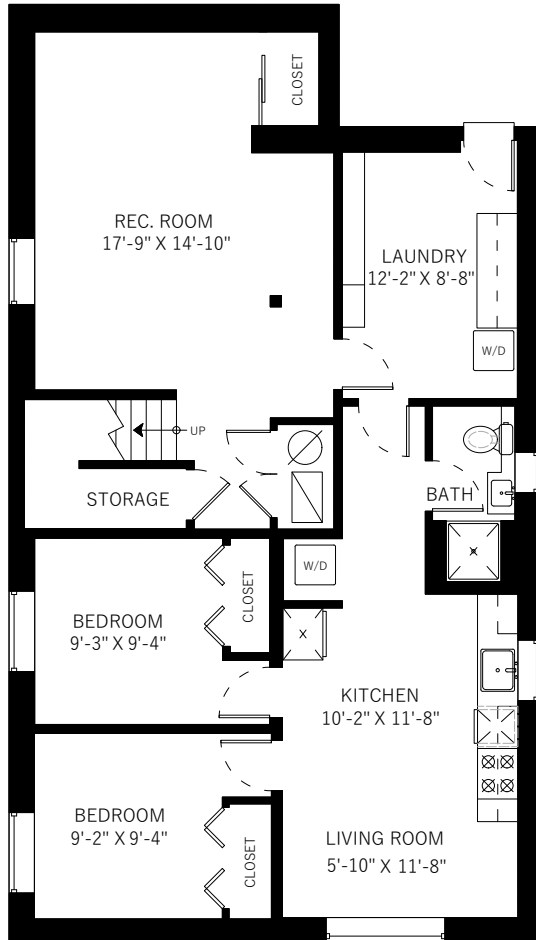

640 Penticton Street

Vancouver, BC

Rick Stonehouse PREC*
 Dwayne Launt PREC*
 Shaun Gregory PREC*
 Krystian Thomas

Main Floor	983 SQ.FT.
Upper Floor	870 SQ.FT.
Lower Floor	1162 SQ.FT.
Total	3015 SQ.FT.

Deck	58 SQ.FT.
Porch	134 SQ.FT.
Balcony	58 SQ.FT.
Garage	259 SQ.FT.
Total Extras	509 SQ.FT.

Lower Floor: 1162 Sq.Ft.
 Ceiling Height: 6'-10"

Main Floor: 983 Sq.Ft.
 Ceiling Height: 8'-9"

Upper Floor: 870 Sq.Ft.
 Ceiling Height: 8' / Max: 9-5"