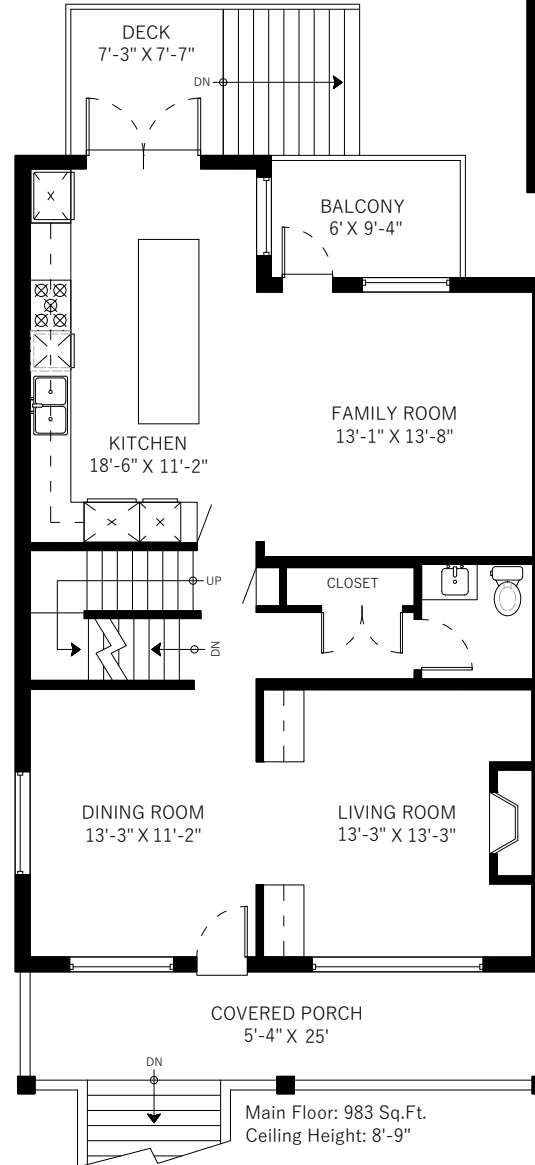

640 Penticton Street

Vancouver, BC

Rick Stonehouse PREC*
 Dwayne Launt PREC*
 Shaun Gregory PREC*
 Krystian Thomas

Main Floor	983 SQ.FT.
Upper Floor	870 SQ.FT.
Lower Floor	1162 SQ.FT.
Total	3015 SQ.FT.

Deck	58 SQ.FT.
Porch	134 SQ.FT.
Balcony	58 SQ.FT.
Garage	259 SQ.FT.
Total Extras	509 SQ.FT.

Lower Floor: 1162 Sq.Ft.
 Ceiling Height: 6'-10"

Main Floor: 983 Sq.Ft.
 Ceiling Height: 8'-9"

Upper Floor: 870 Sq.Ft.
 Ceiling Height: 8' / Max: 9-5"