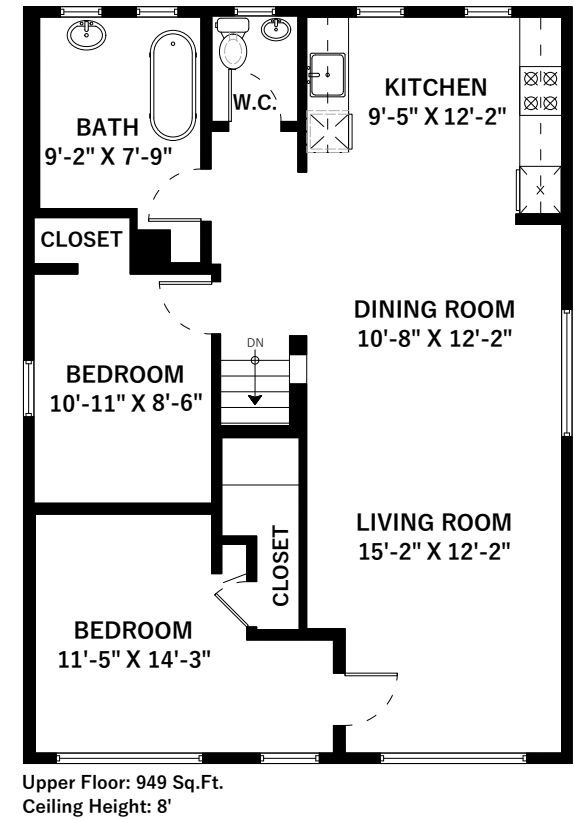

Rick Stonehouse PREC*
Dwayne Launt PREC*
Shaun Gregory PREC*

Main Floor	1203 SQ.FT.
Upper Floor	949 SQ.FT.
Lower Floor	607 SQ.FT.
Total	2759 SQ.FT.
Deck	76 SQ.FT.
Porch	40 SQ.FT.
Lower Floor Unfinished	722 SQ.FT.
Total Extras	838 SQ.FT.