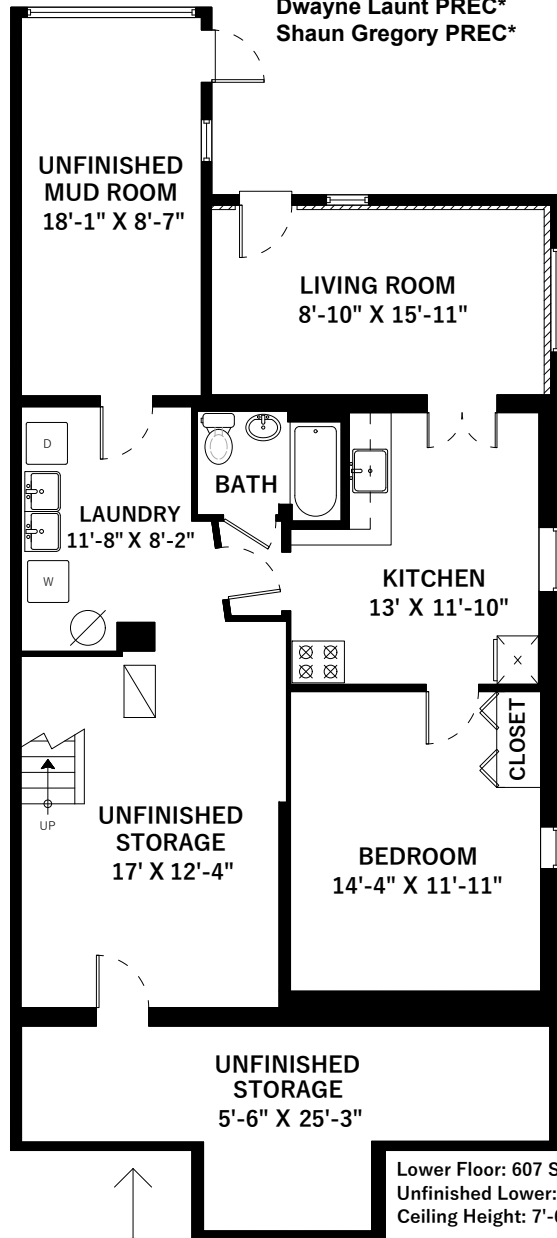

Rick Stonehouse PREC*
Dwayne Launt PREC*
Shaun Gregory PREC*

Main Floor	1203 SQ.FT.
Upper Floor	949 SQ.FT.
Lower Floor	607 SQ.FT.
Total	2759 SQ.FT.
Deck	76 SQ.FT.
Porch	40 SQ.FT.
Lower Floor Unfinished	722 SQ.FT.
Total Extras	838 SQ.FT.