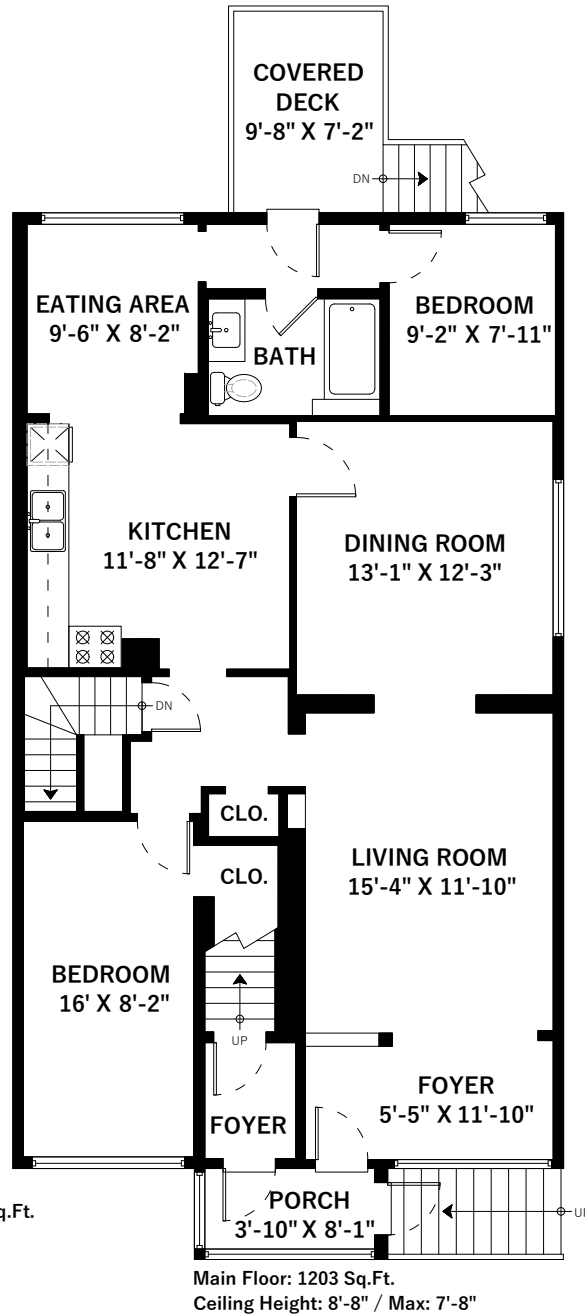

Rick Stonehouse PREC*
Dwayne Launt PREC*
Shaun Gregory PREC*

Main Floor	1203 SQ.FT.
Upper Floor	949 SQ.FT.
Lower Floor	607 SQ.FT.
Total	2759 SQ.FT.
Deck	76 SQ.FT.
Porch	40 SQ.FT.
Lower Floor Unfinished	722 SQ.FT.
Total Extras	838 SQ.FT.