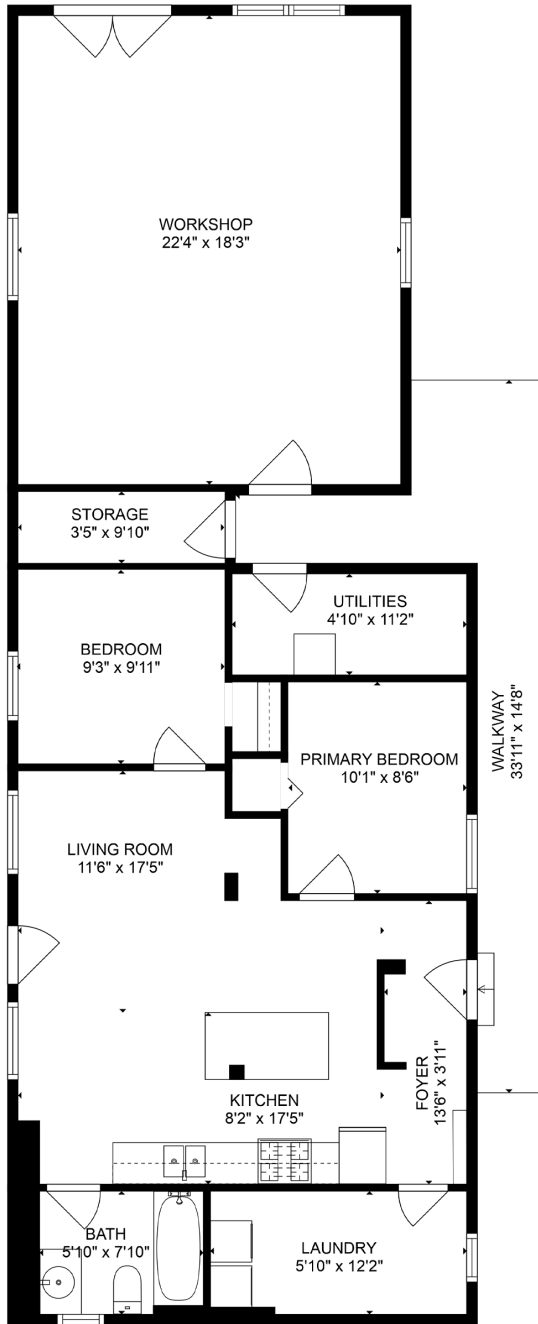

**STONEHOUSE**  
TEAM

Rick Stonehouse PREC\*  
Dwayne Launt PREC\*  
Shaun Gregory PREC\*

**1737 Charles Street**  
Vancouver, BC

Lower Floor	745 sqft
Main Floor	754 sqft
Upper Floor	816 sqft
<b>Living Area</b>	<b>2,315 sqft</b>
Porch	60 sqft
Patio	539 sqft
Balcony	108 sqft
Utility/Storage	103 sqft
Workshop	443 sqft

Lower Floor: 745 sq.ft.

Main Floor: 754 sq.ft.

Upper Floor: 816 sq.ft.