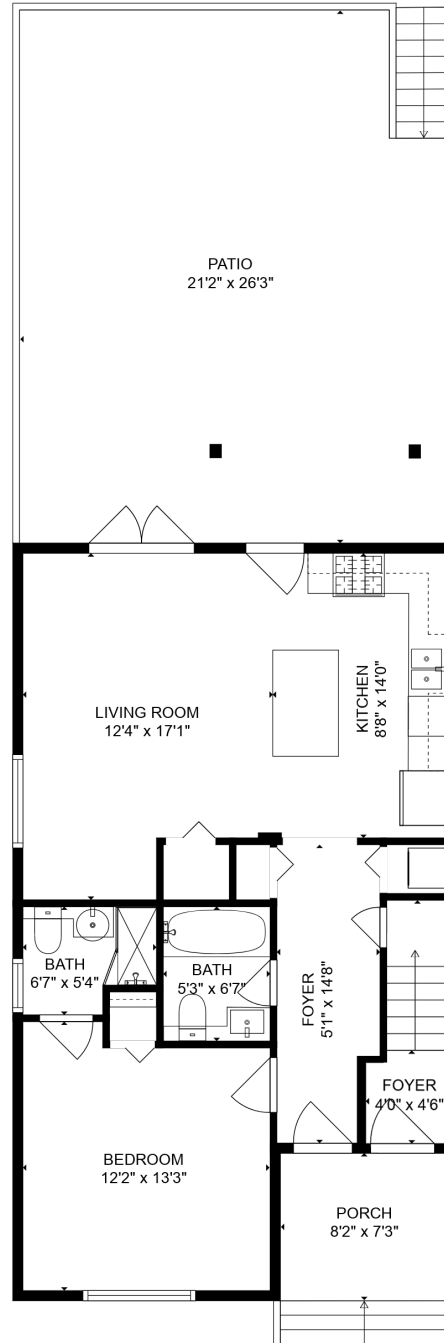

**STONEHOUSE**  
TEAM

Rick Stonehouse PREC\*  
Dwayne Launt PREC\*  
Shaun Gregory PREC\*

**1737 Charles Street**  
Vancouver, BC

Lower Floor	745 sqft
Main Floor	754 sqft
Upper Floor	816 sqft
<b>Living Area</b>	<b>2,315 sqft</b>
Porch	60 sqft
Patio	539 sqft
Balcony	108 sqft
Utility/Storage	103 sqft
Workshop	443 sqft

Lower Floor: 745 sq.ft.

Main Floor: 754 sq.ft.

Upper Floor: 816 sq.ft.