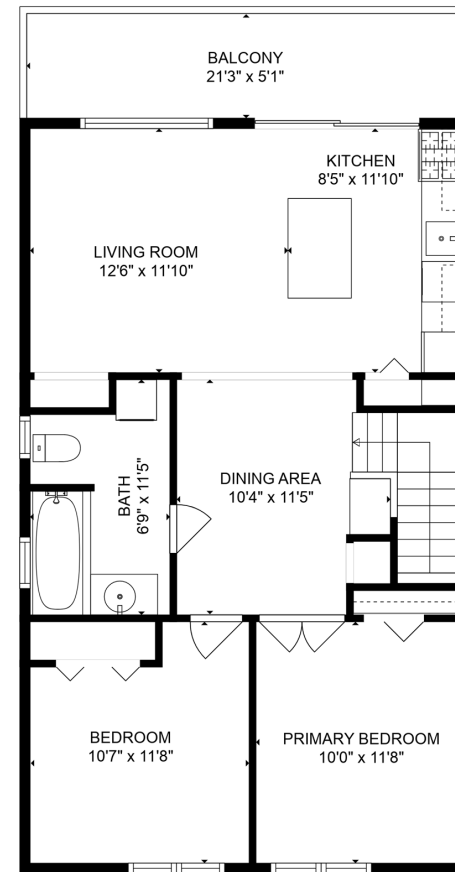

**STONEHOUSE**  
TEAM

Rick Stonehouse PREC\*  
Dwayne Launt PREC\*  
Shaun Gregory PREC\*

**1737 Charles Street**  
Vancouver, BC

Lower Floor	745 sqft
Main Floor	754 sqft
Upper Floor	816 sqft
<b>Living Area</b>	<b>2,315 sqft</b>
Porch	60 sqft
Patio	539 sqft
Balcony	108 sqft
Utility/Storage	103 sqft
Workshop	443 sqft

Lower Floor: 745 sq.ft.

Main Floor: 754 sq.ft.

Upper Floor: 816 sq.ft.