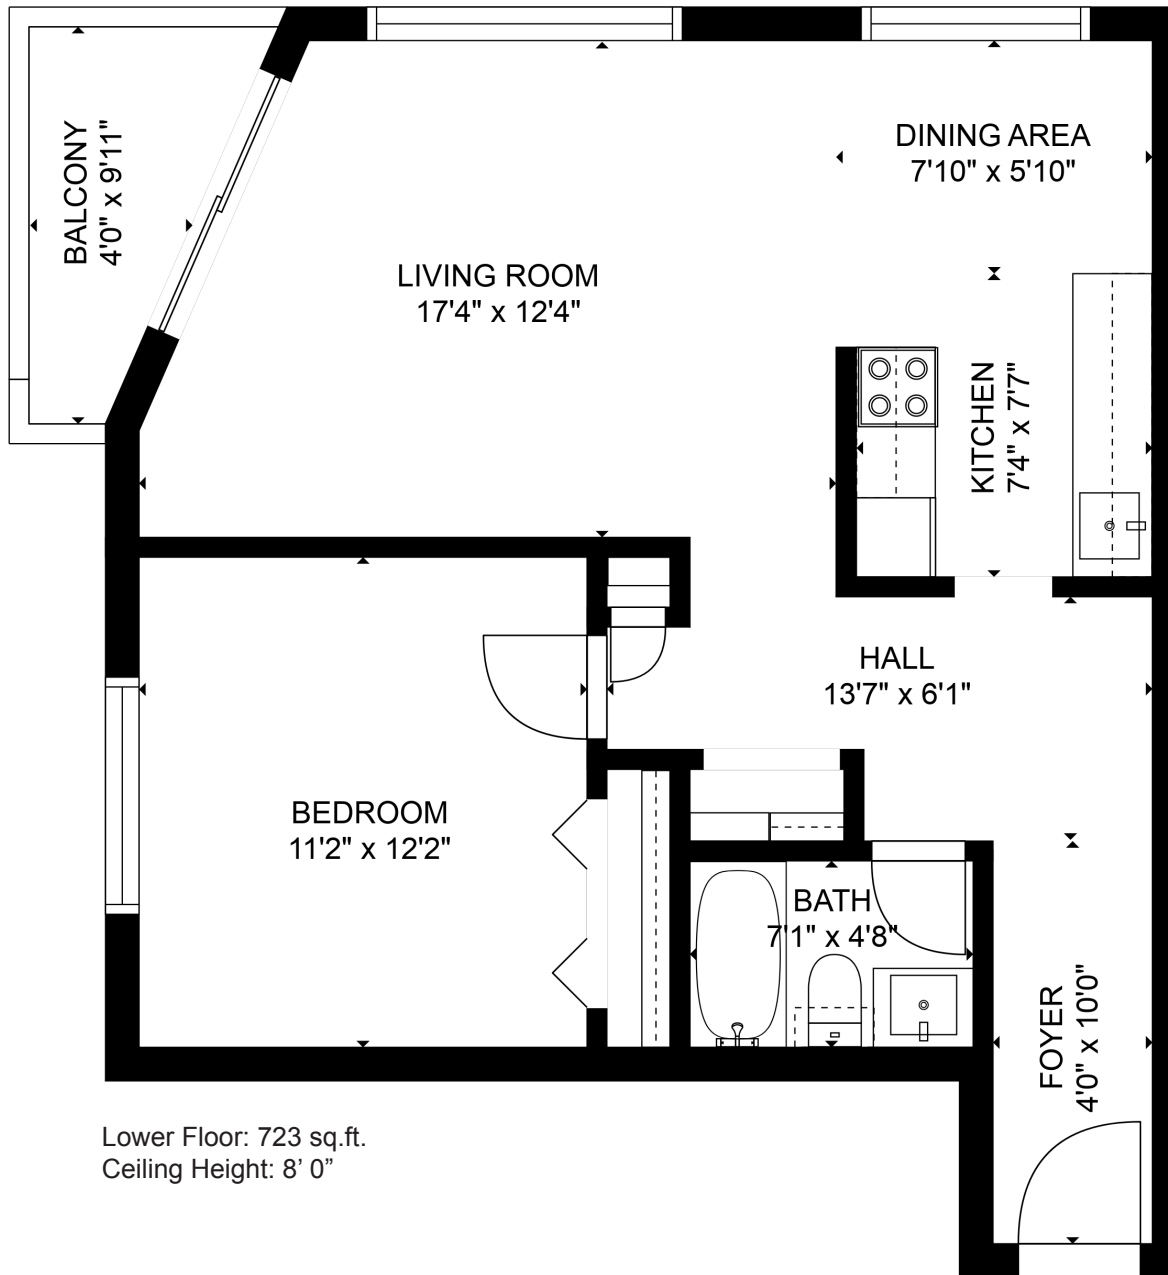

Rick Stonehouse PREC\*  
Dwayne Launt PREC\*  
Shaun Gregory PREC\*  
Krystian Thomas

**306 - 36 East 14th Avenue**  
Vancouver, BC

**Living Area** 723 sqft  
Patio 40sqft

Lower Floor: 723 sq.ft.  
Ceiling Height: 8' 0"