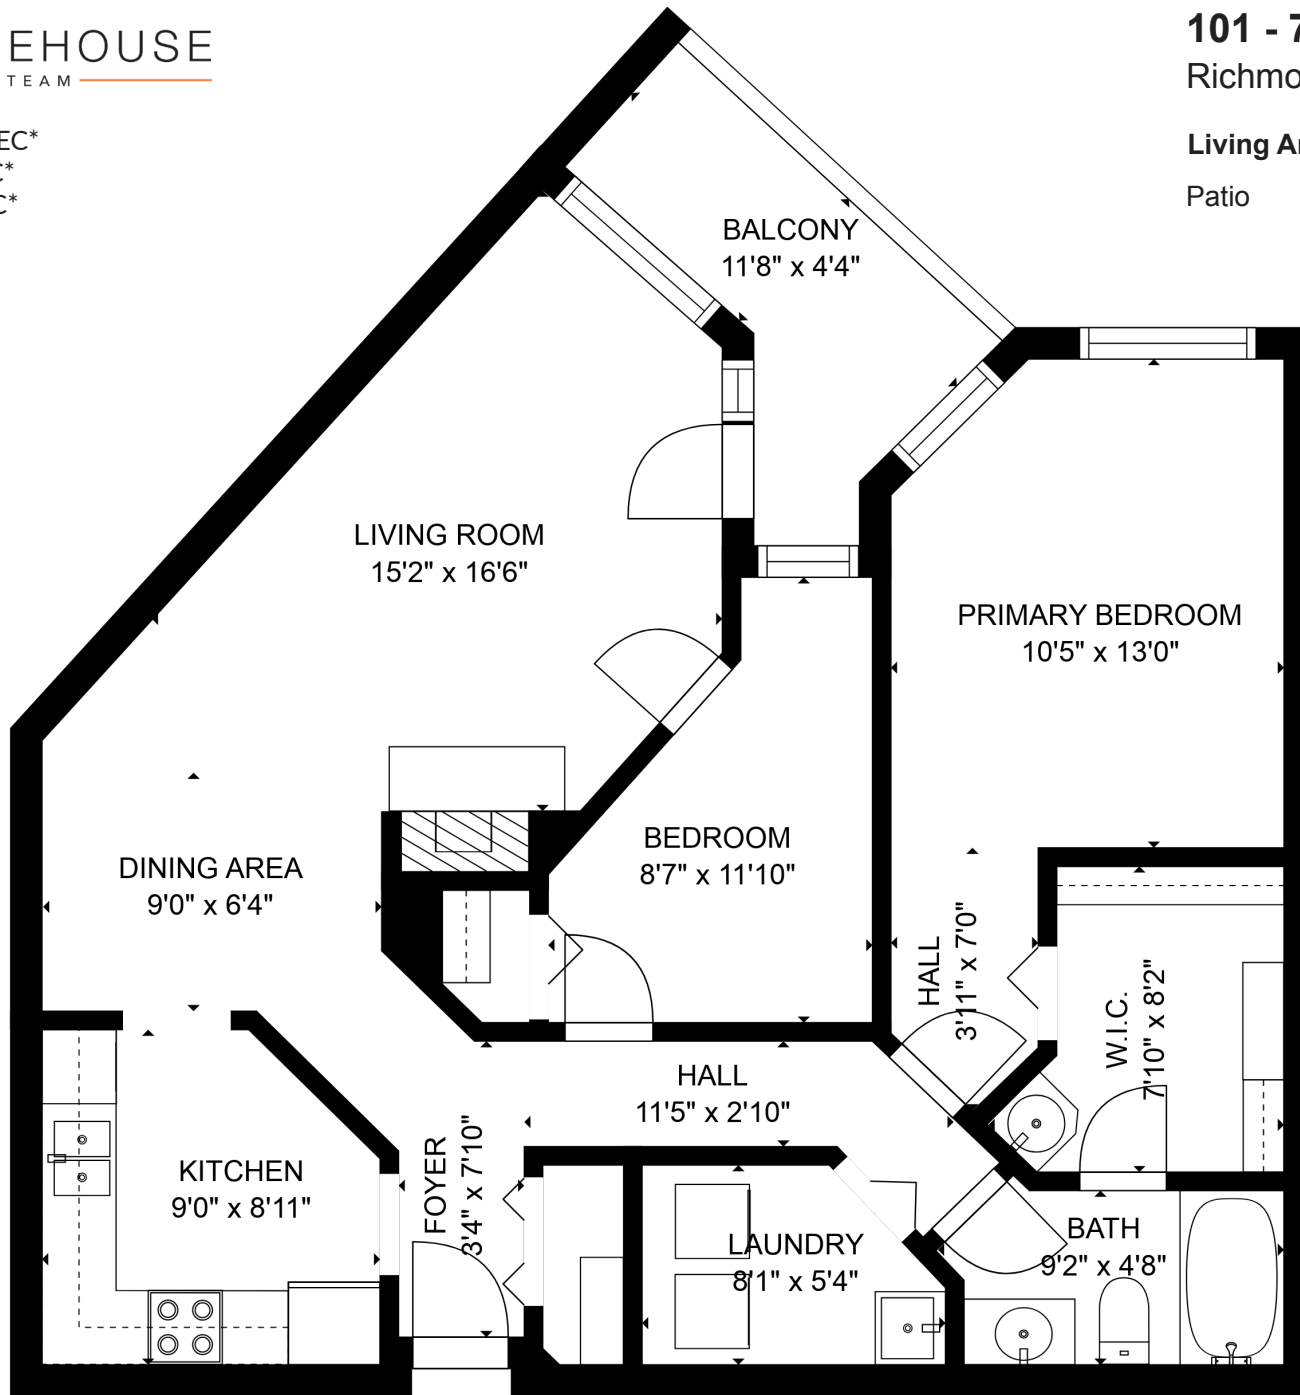

Rick Stonehouse PREC\*  
Dwayne Launt PREC\*  
Shaun Gregory PREC\*  
Krystian Thomas

**101 - 7840 Moffatt Road**  
Richmond, BC

**Living Area**            **934 sqft**  
**Patio**                    **63 sqft**

Living Area: 934 sq.ft.  
Ceiling Height: 8'0"

Floor plan is not suitable for architectural/construction purposes.  
Sizes and dimensions are approximate, buyer to verify.