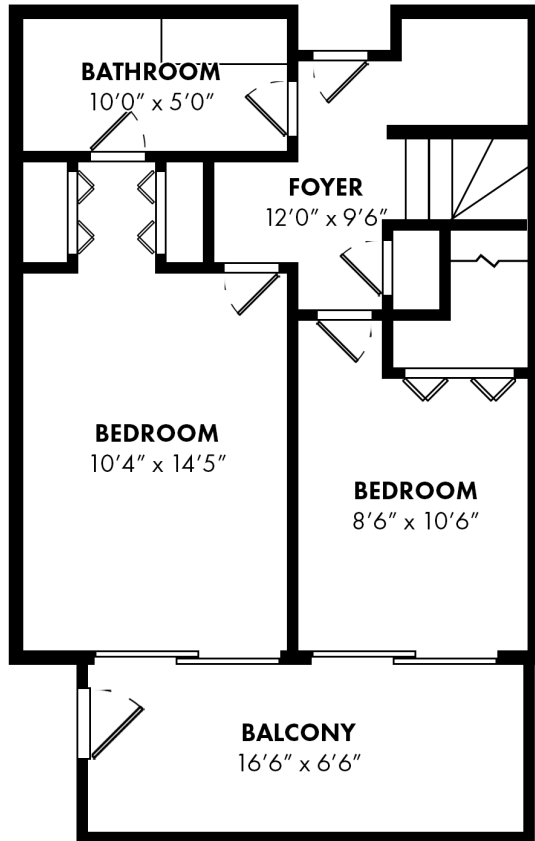

# STONEHOUSE

TEAM

Rick Stonehouse PREC\*  
Dwayne Launt PREC\*  
Shaun Gregory PREC\*

Lower Floor: 491 sq.ft.

Upper Floor: 605 sq.ft.

**309 - 7377 Salisbury Avenue**  
Burnaby, BC

Lower Floor 491 sqft  
Upper Floor 605 sqft

**Living Area 1,096 sqft**  
Balcony (upper) 68 sqft  
Deck 352 sqft  
Balcony (lower) 105 sqft