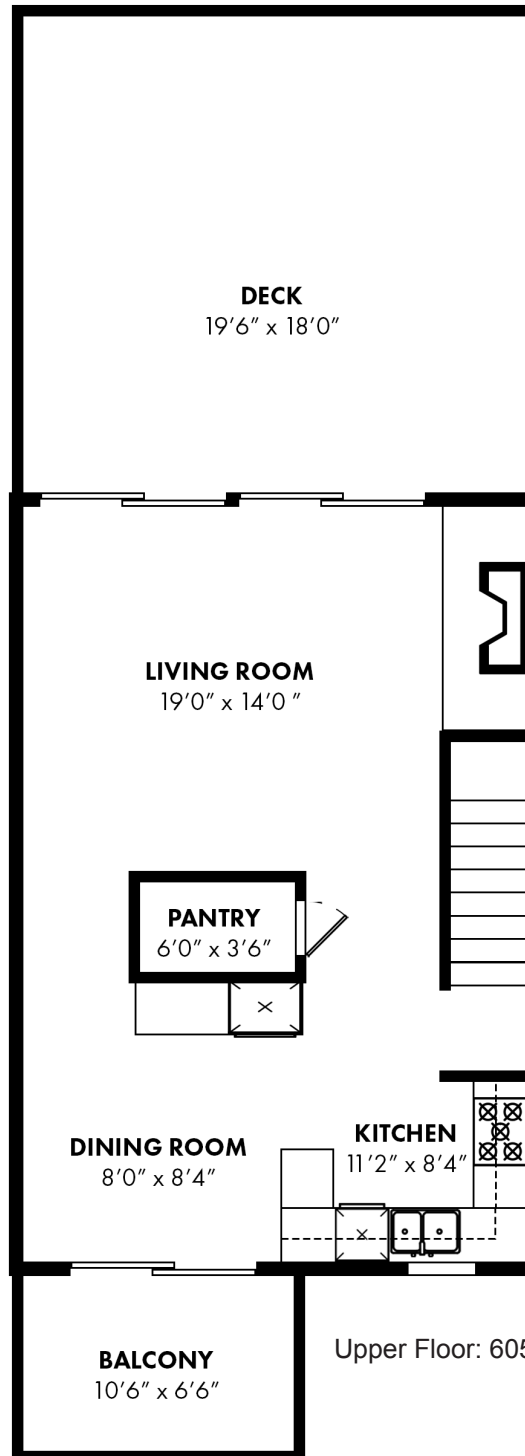

# STONEHOUSE

TEAM

Rick Stonehouse PREC\*  
Dwayne Launt PREC\*  
Shaun Gregory PREC\*

Lower Floor: 491 sq.ft.

Upper Floor: 605 sq.ft.

**309 - 7377 Salisbury Avenue**  
Burnaby, BC

Lower Floor 491 sqft  
Upper Floor 605 sqft

**Living Area 1,096 sqft**  
Balcony (upper) 68 sqft  
Deck 352 sqft  
Balcony (lower) 105 sqft