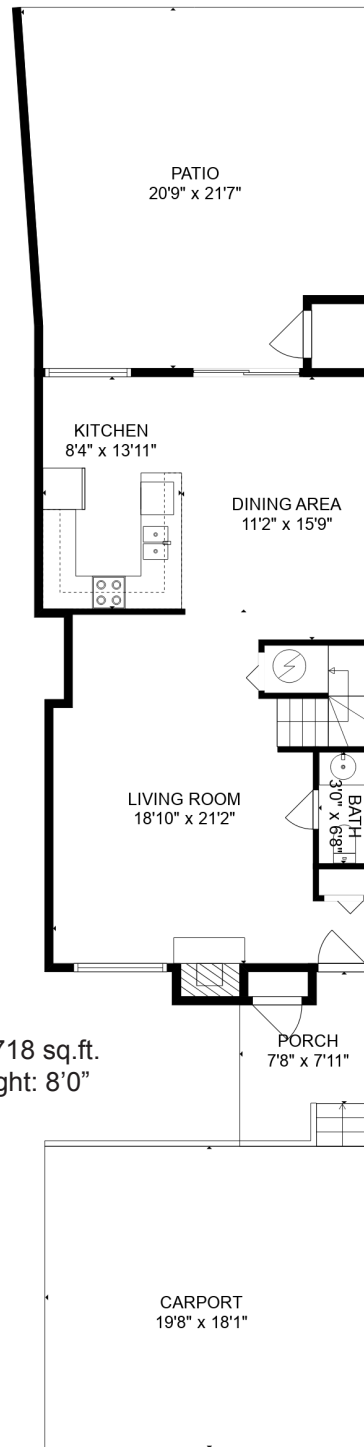

Rick Stonehouse PREC\*  
Dwayne Launt PREC\*  
Shaun Gregory PREC\*

Main Floor: 718 sq.ft.  
Ceiling Height: 8'0"

Upper Floor: 712 sq.ft.  
Ceiling Height: 8'0"

**8175 Laval Place**  
Vancouver, BC

Main Floor	718 sqft
Upper Floor	712 sqft
<b>Total Finished</b>	<b>1,430 sqft</b>
Patio	417 sqft
Porch	78 sqft
Carport	356 sqft
Balcony (N)	46 sqft
Balcony (S)	36 sqft
Shed	35 sqft