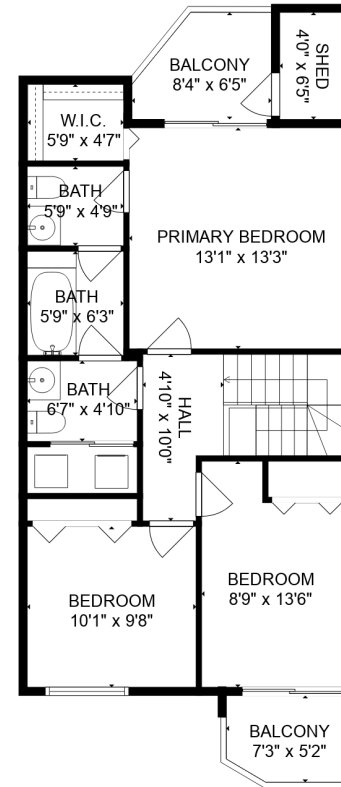

Rick Stonehouse PREC\*  
Dwayne Launt PREC\*  
Shaun Gregory PREC\*

Main Floor: 718 sq.ft.  
Ceiling Height: 8'0"

Upper Floor: 712 sq.ft.  
Ceiling Height: 8'0"

**8175 Laval Place**  
Vancouver, BC

Main Floor	718 sqft
Upper Floor	712 sqft
<b>Total Finished</b>	<b>1,430 sqft</b>
Patio	417 sqft
Porch	78 sqft
Carport	356 sqft
Balcony (N)	46 sqft
Balcony (S)	36 sqft
Shed	35 sqft