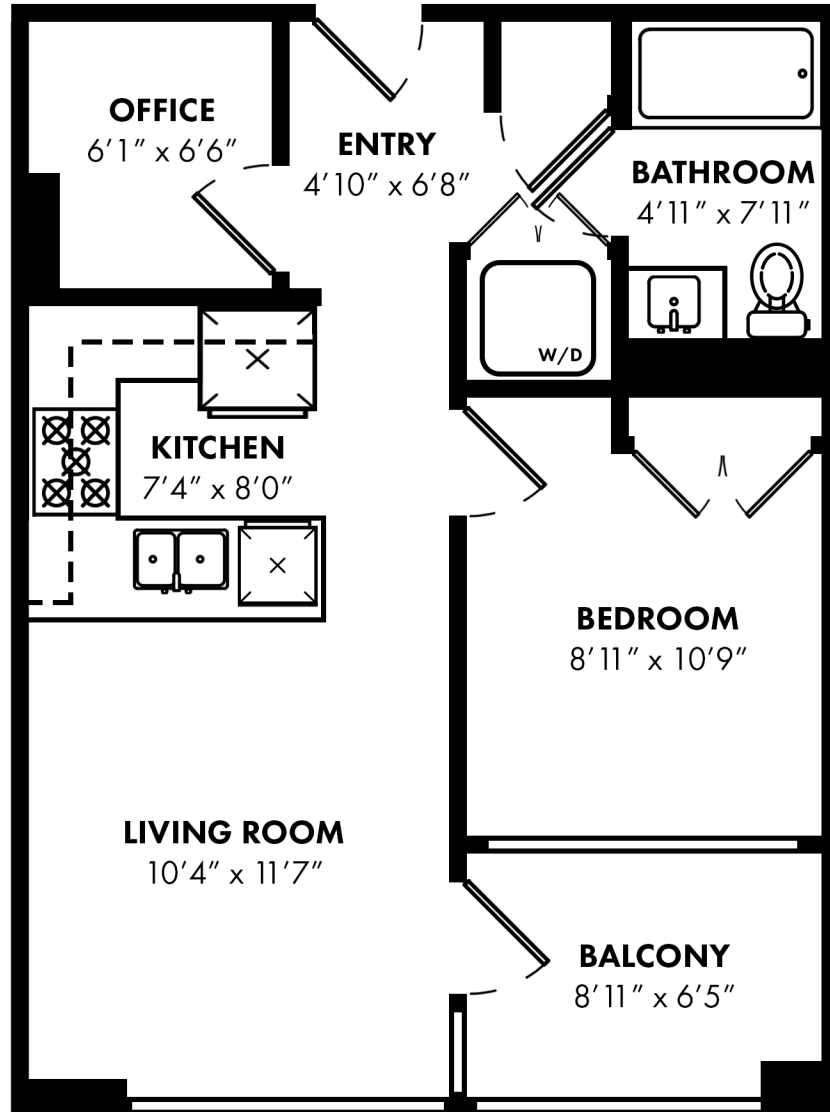

STONEHOUSE TEAM

Rick Stonehouse PREC*
Dwayne Launt PREC*
Shaun Gregory PREC*

1201 - 2689 Kingsway
Vancouver, BC

Living Area 525 sqft
Porch 56 sqft

Living Area: 525 sq.ft.
Ceiling Height: 7'10"