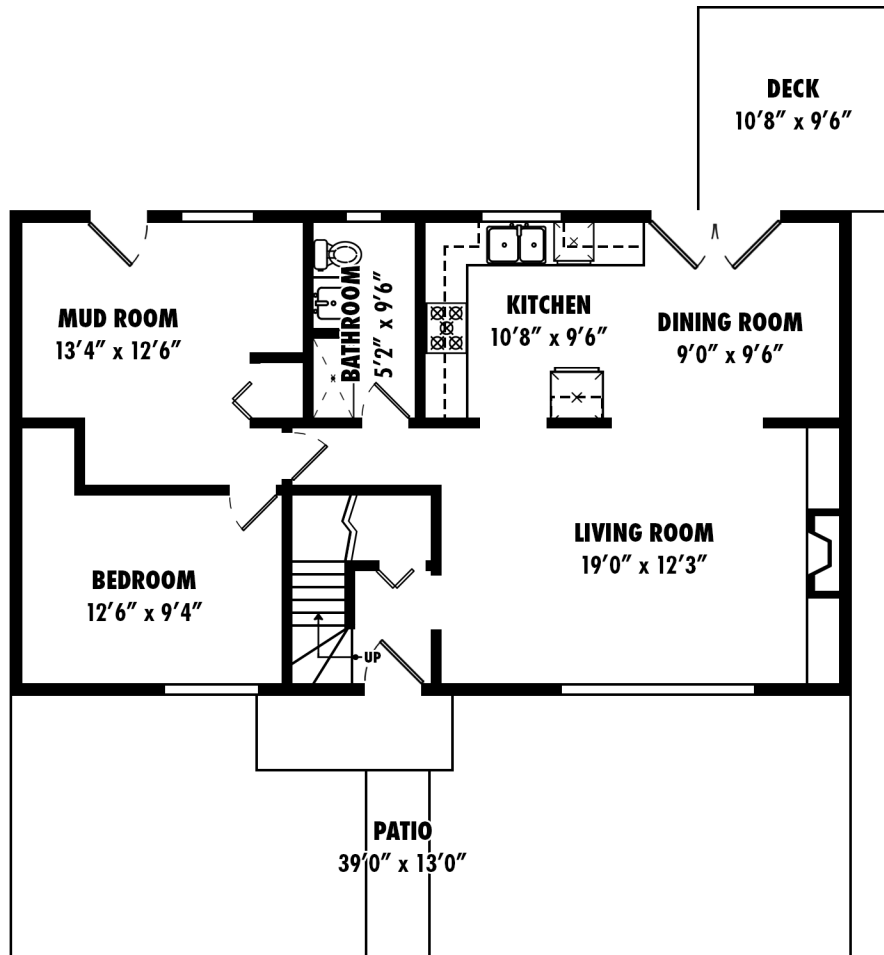

Rick Stonehouse PREC\*  
Dwayne Launt PREC\*  
Shaun Gregory PREC\*

**726 Vernon Drive**  
Vancouver, BC

Main Floor	915 sqft
Upper Floor	915 sqft
<b>Living Area</b>	<b>1,830 sqft</b>
Patio	517 sqft
Deck	87 sqft

Main Floor: 915 sq.ft.  
Ceiling Height: 8' 1"

Upper Floor: 915 sq.ft.  
Ceiling Height: 8' 1"