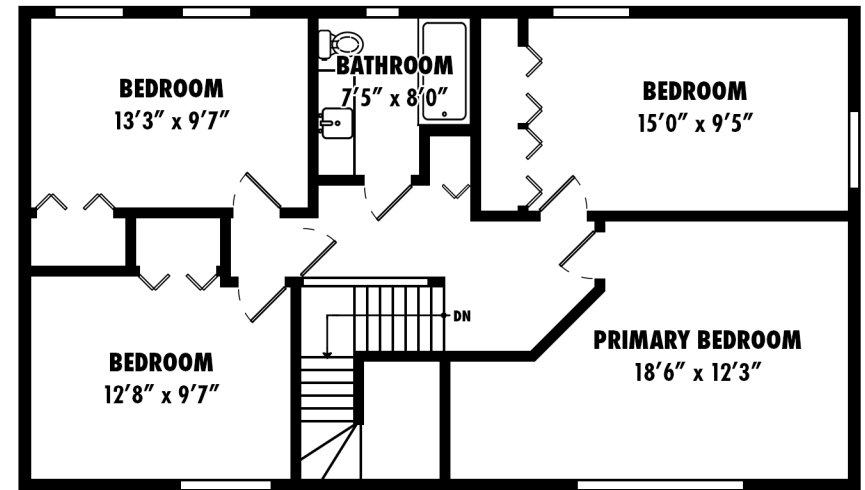

Rick Stonehouse PREC\*  
Dwayne Launt PREC\*  
Shaun Gregory PREC\*

**726 Vernon Drive**  
Vancouver, BC

Main Floor	915 sqft
Upper Floor	915 sqft
<b>Living Area</b>	<b>1,830 sqft</b>
Patio	517 sqft
Deck	87 sqft

Main Floor: 915 sq.ft.  
Ceiling Height: 8' 1"

Upper Floor: 915 sq.ft.  
Ceiling Height: 8' 1"