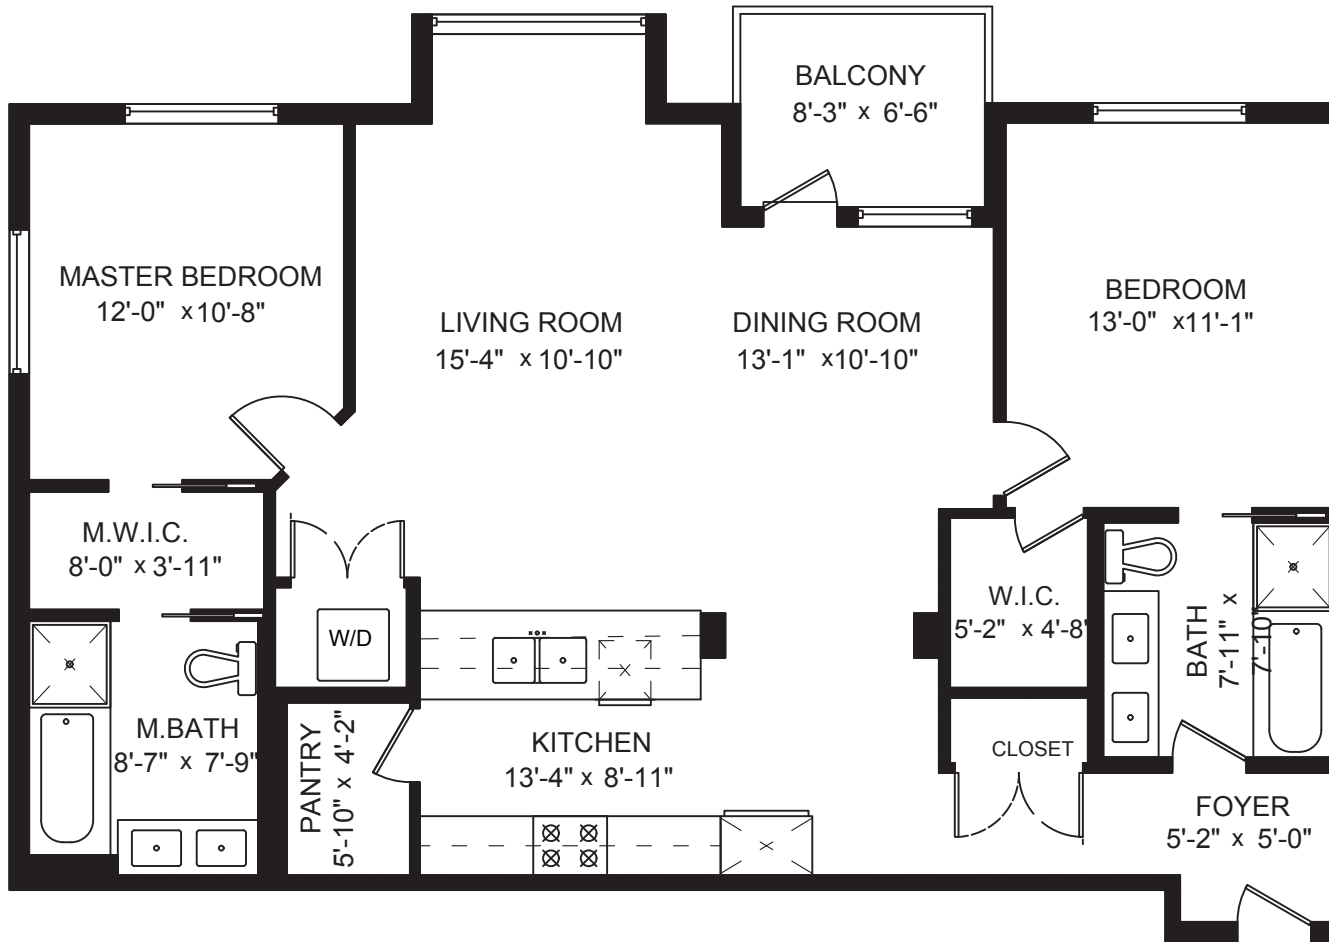

Floor Area 1214 SQ.FT.

Balcony 58 SQ.FT.

Floor Area: 1214 Sq.Ft.  
Ceiling Height: 8'-10"