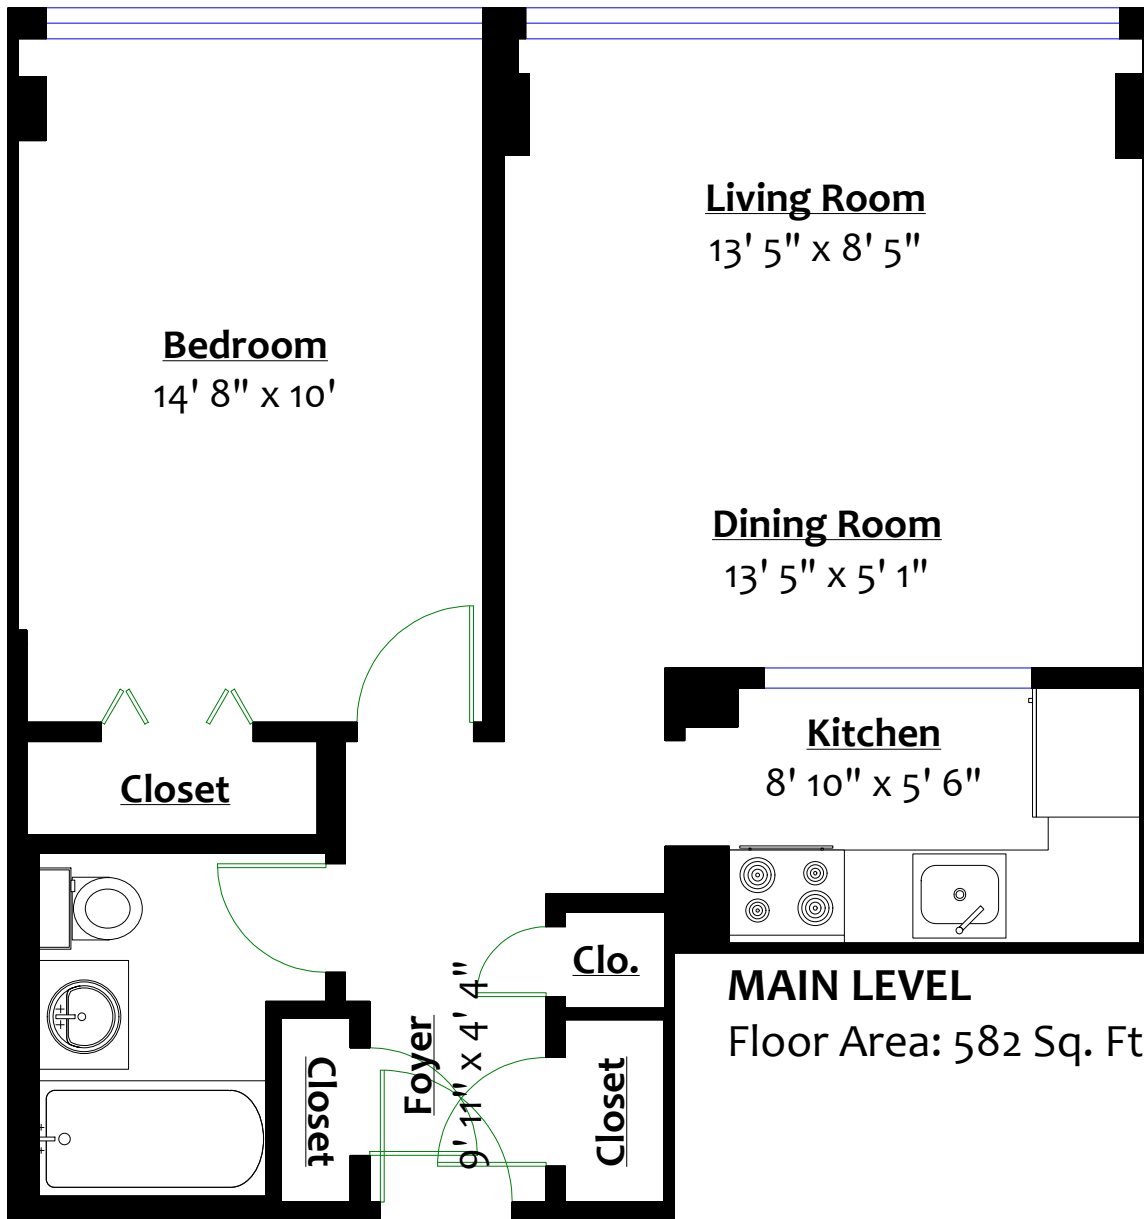

204 - 1050 Chilco Street, Vancouver, BC

Rick Stonehouse PREC*
Dwayne Launt PREC*
Shaun Gregory PREC*
Krystian Thomas

Totals**

Main Level: 582 sq. ft.

** Approx. based on interior measurements to exterior walls
** Total square footage not taken from original blueprints