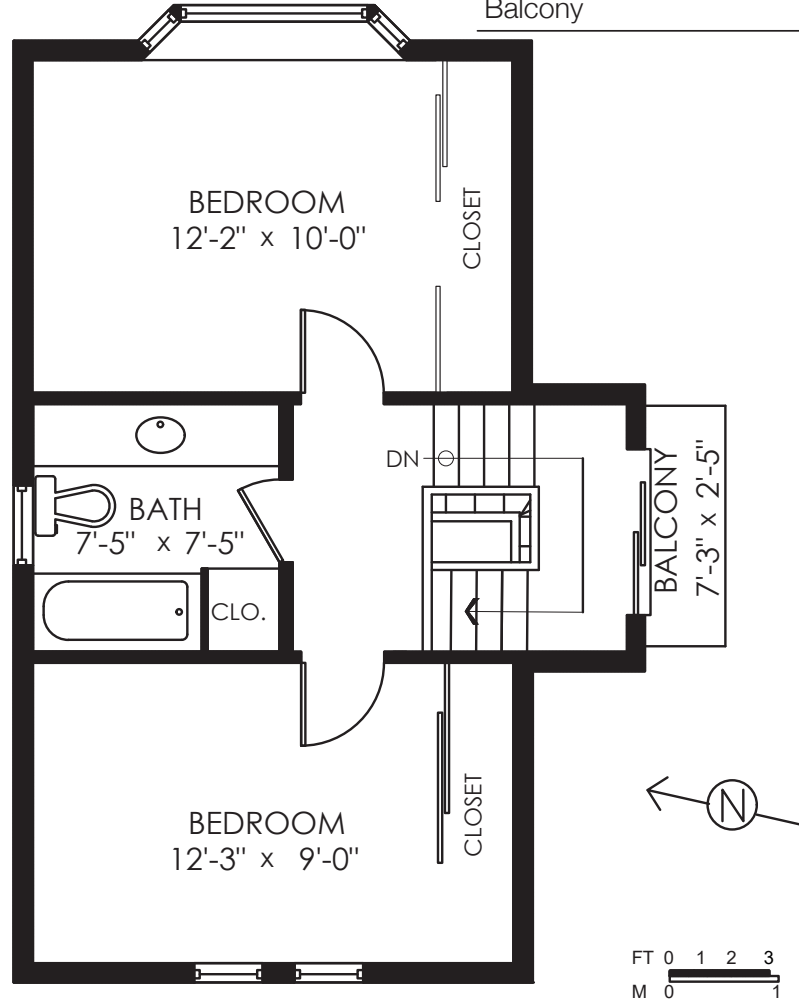

Rick Stonehouse PREC\*  
Dwayne Launt PREC\*  
Shaun Gregory PREC\*  
Krystian Thomas

Main Floor: 681 Sq.Ft.  
Ceiling Height: 8'-1"

532 Heatley Ave.  
Vancouver, BC

Main Floor	681 SQ.FT.
Upper Floor	473 SQ.FT.
<b>Total</b>	<b>1154 SQ.FT.</b>
Balcony	51 SQ.FT.

Upper Floor: 473 Sq.Ft.  
Ceiling Height: 7'-4"