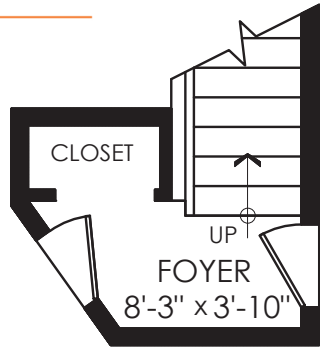

Rick Stonehouse PREC\*  
Dwayne Launt PREC\*  
Shaun Gregory PREC\*  
Krystian Thomas

Main Floor: 681 Sq.Ft.  
Ceiling Height: 8'-1"

532 Heatley Ave.  
Vancouver, BC

Main Floor	681 SQ.FT.
Upper Floor	473 SQ.FT.
<b>Total</b>	<b>1154 SQ.FT.</b>
Balcony	51 SQ.FT.

Upper Floor: 473 Sq.Ft.  
Ceiling Height: 7'-4"