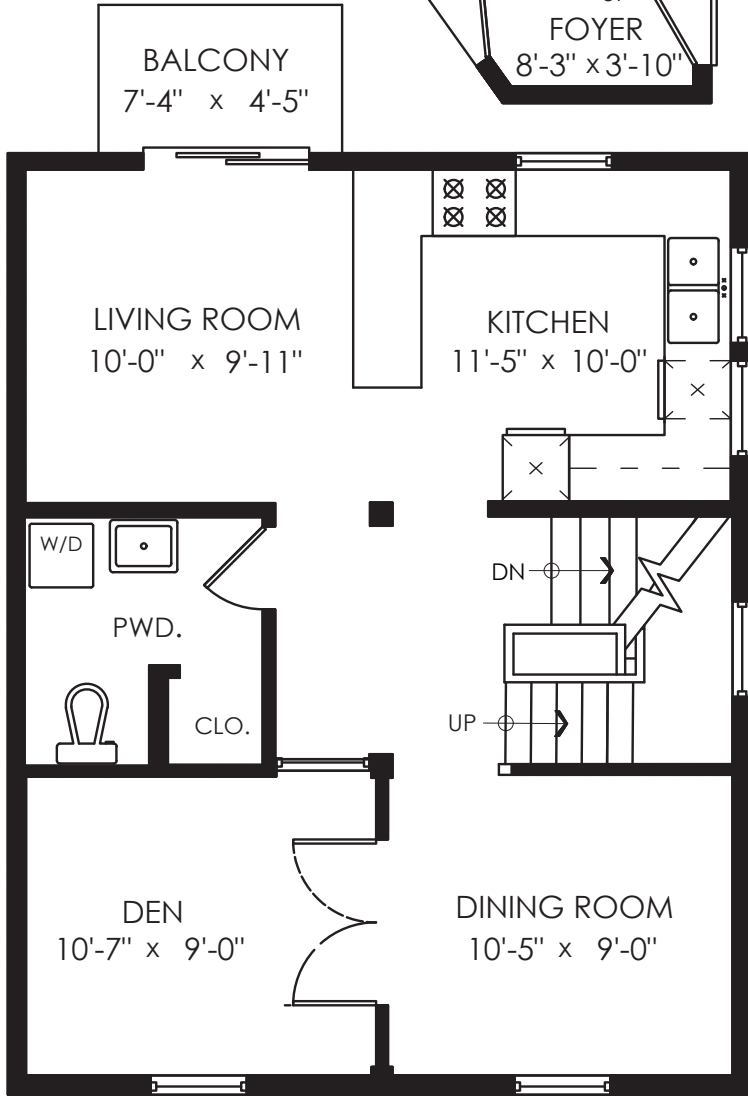

Rick Stonehouse PREC\*  
Dwayne Launt PREC\*  
Shaun Gregory PREC\*  
Krystian Thomas

Main Floor: 681 Sq.Ft.  
Ceiling Height: 8'-1"

532 Heatley Ave.  
Vancouver, BC

Main Floor	681 SQ.FT.
Upper Floor	473 SQ.FT.
<b>Total</b>	<b>1154 SQ.FT.</b>
Balcony	51 SQ.FT.

Upper Floor: 473 Sq.Ft.  
Ceiling Height: 7'-4"