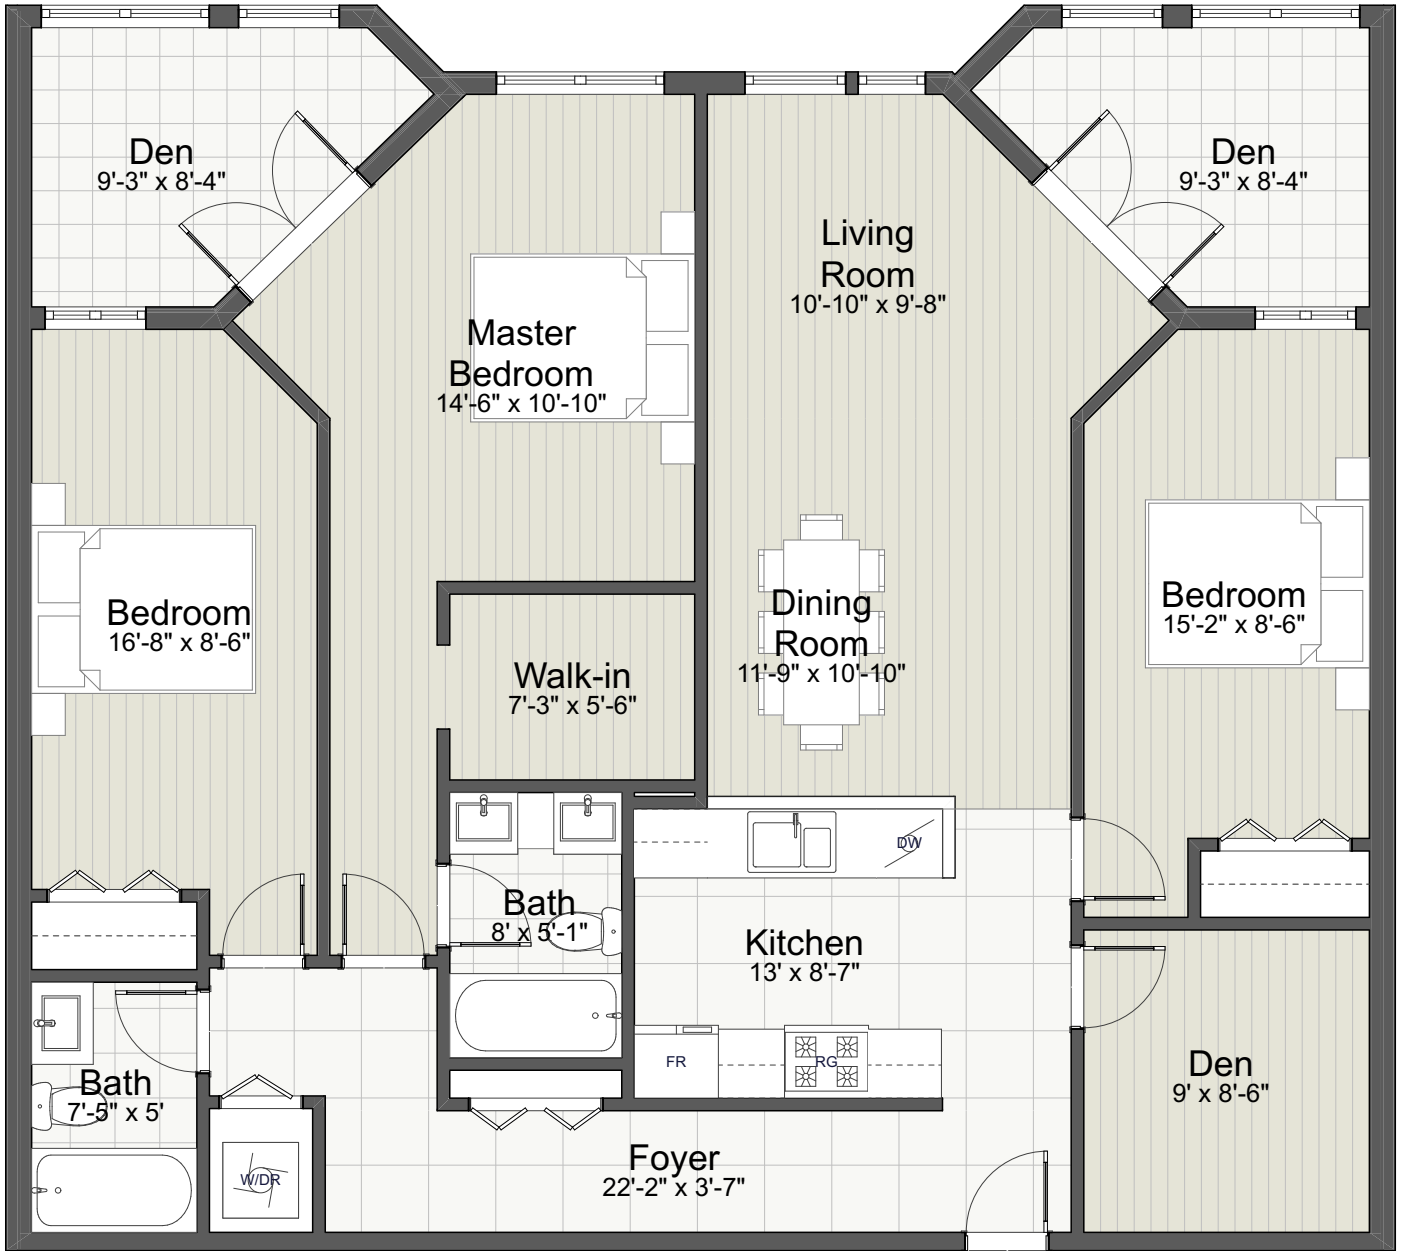

STONEHOUSE

T E A M
Sutton Group - West Coast Realty
emailus@stonehouseteam.com
604.255.7575

RICK STONEHOUSE PREC*
DWAYNE LAUNT PREC*
SHAUN GREGORY PREC*
KRYSTIAN THOMAS

3440 West Broadway Suite 316

Floor Area 1473 s.f.