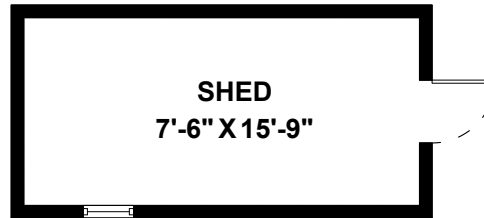

750 Princess Avenue Vancouver, BC

STONEHOUSE
TEAM

Rick Stonehouse PREC*
Dwayne Launt PREC*
Shaun Gregory PREC*
Krystian Thomas

FT 0 1 2 3
M 0 1

Main Floor: 911 Sq.Ft.
Ceiling Height: 9'-4"

Upper Floor: 699 Sq.Ft.
Ceiling Height: 8"

Main Floor	911 SQ.FT.
Upper Floor	699 SQ.FT.
Top Floor	190 SQ.FT.
Total	1800 SQ.FT.

Deck	28 SQ.FT.
Porch	142 SQ.FT.
Shed	142 SQ.FT.
Total Extras	312 SQ.FT.

Open To Below	11 SQ.FT.
Restricted Headroom	93 SQ.FT.

Top Floor: 190 Sq.Ft.
Ceiling Height: 7'-8"