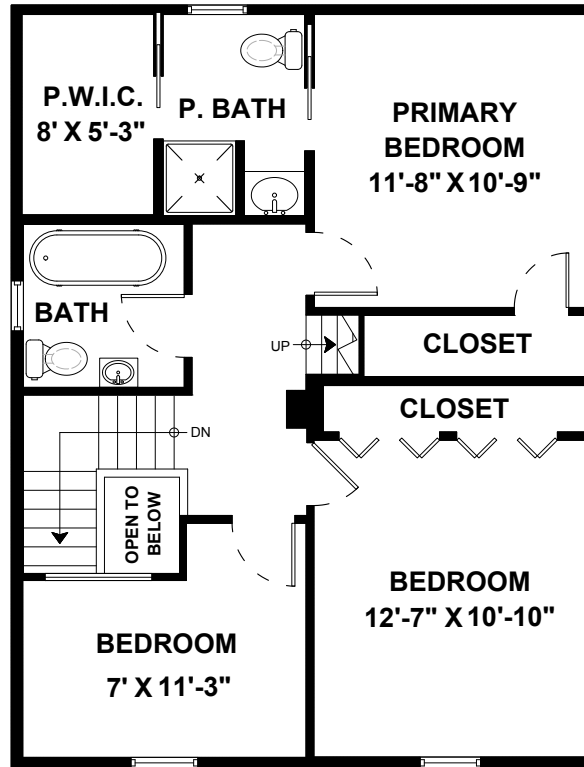

750 Princess Avenue Vancouver, BC

STONEHOUSE
TEAM

Rick Stonehouse PREC*
Dwayne Launt PREC*
Shaun Gregory PREC*
Krystian Thomas

FT 0 1 2 3
M 0 1

Main Floor: 911 Sq.Ft.
Ceiling Height: 9'-4"

Upper Floor: 699 Sq.Ft.
Ceiling Height: 8"

Main Floor	911 SQ.FT.
Upper Floor	699 SQ.FT.
Top Floor	190 SQ.FT.
Total	1800 SQ.FT.

Deck	28 SQ.FT.
Porch	142 SQ.FT.
Shed	142 SQ.FT.
Total Extras	312 SQ.FT.

Open To Below	11 SQ.FT.
Restricted Headroom	93 SQ.FT.

Top Floor: 190 Sq.Ft.
Ceiling Height: 7'-8"