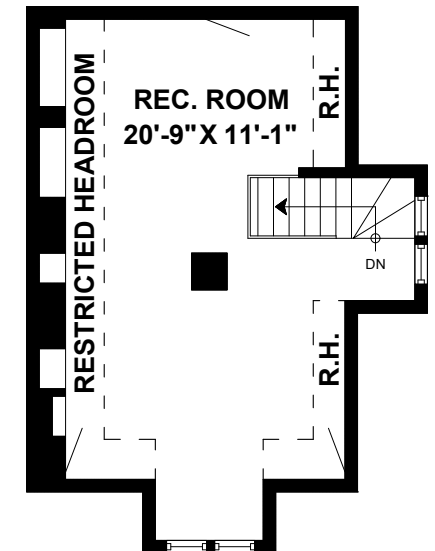

750 Princess Avenue Vancouver, BC

STONEHOUSE
TEAM

Rick Stonehouse PREC*
Dwayne Launt PREC*
Shaun Gregory PREC*
Krystian Thomas

FT 0 1 2 3
M 0 1

Main Floor: 911 Sq.Ft.
Ceiling Height: 9'-4"

Upper Floor: 699 Sq.Ft.
Ceiling Height: 8"

Main Floor	911 SQ.FT.
Upper Floor	699 SQ.FT.
Top Floor	190 SQ.FT.
Total	1800 SQ.FT.

Deck	28 SQ.FT.
Porch	142 SQ.FT.
Shed	142 SQ.FT.
Total Extras	312 SQ.FT.

Open To Below	11 SQ.FT.
Restricted Headroom	93 SQ.FT.

Top Floor: 190 Sq.Ft.
Ceiling Height: 7'-8"