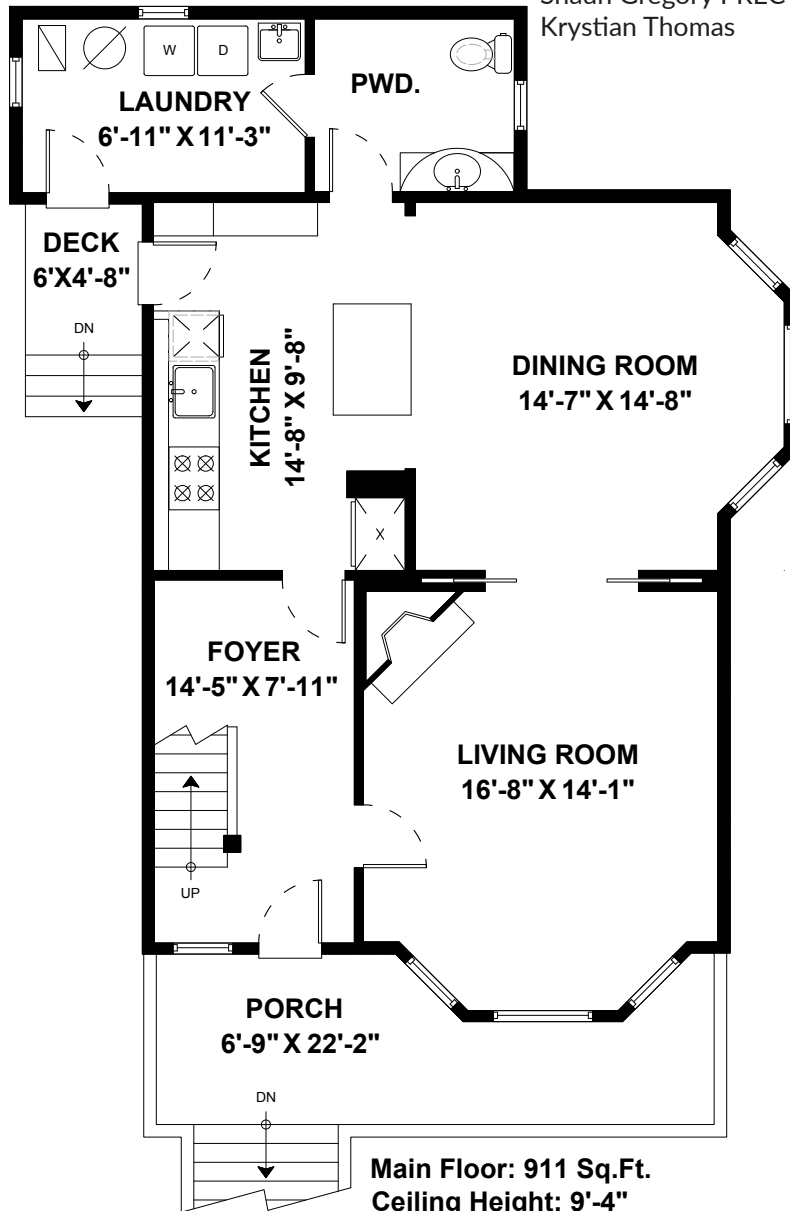

750 Princess Avenue Vancouver, BC

STONEHOUSE
TEAM

Rick Stonehouse PREC*
Dwayne Launt PREC*
Shaun Gregory PREC*
Krystian Thomas

FT 0 1 2 3
M 0 1

Main Floor: 911 Sq.Ft.
Ceiling Height: 9'-4"

Upper Floor: 699 Sq.Ft.
Ceiling Height: 8"

Main Floor	911 SQ.FT.
Upper Floor	699 SQ.FT.
Top Floor	190 SQ.FT.
Total	1800 SQ.FT.

Deck	28 SQ.FT.
Porch	142 SQ.FT.
Shed	142 SQ.FT.
Total Extras	312 SQ.FT.

Open To Below	11 SQ.FT.
Restricted Headroom	93 SQ.FT.

Top Floor: 190 Sq.Ft.
Ceiling Height: 7'-8"