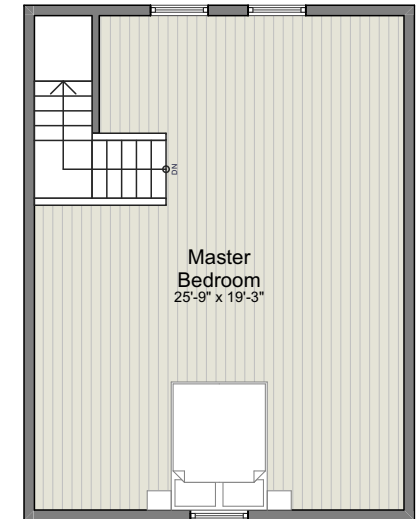

## 845 Princess Avenue

Attic	546
Upper Level	681
Main Level	762
Basement	744
2,733 sq ft	

N

Basement

Main Level

Upper Level

Attic