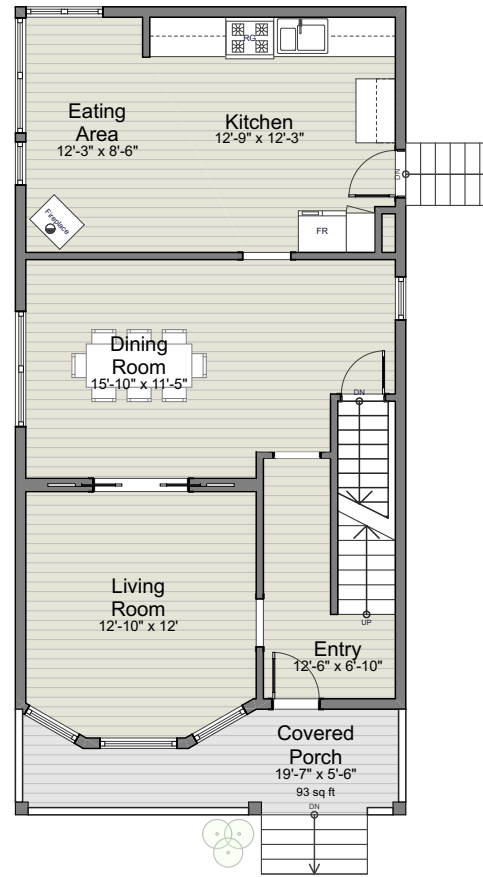

## 845 Princess Avenue

Attic	546
Upper Level	681
Main Level	762
Basement	744
2,733 sq ft	

N

Basement

Main Level

Upper Level

Attic