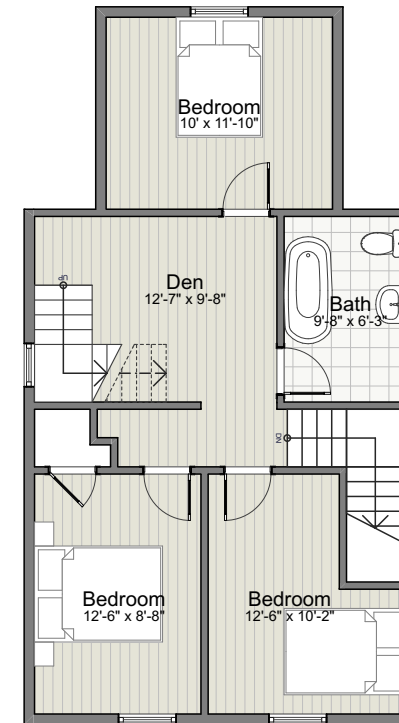

## 845 Princess Avenue

Attic	546
Upper Level	681
Main Level	762
Basement	744
2,733 sq ft	

N

Basement

Main Level

Upper Level

Attic