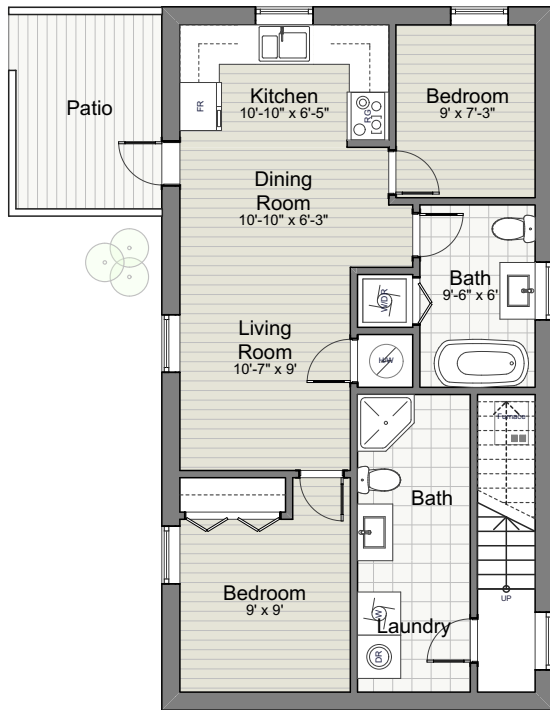

## 845 Princess Avenue

Attic	546
Upper Level	681
Main Level	762
Basement	744
2,733 sq ft	

N

Basement

Main Level

Upper Level

Attic