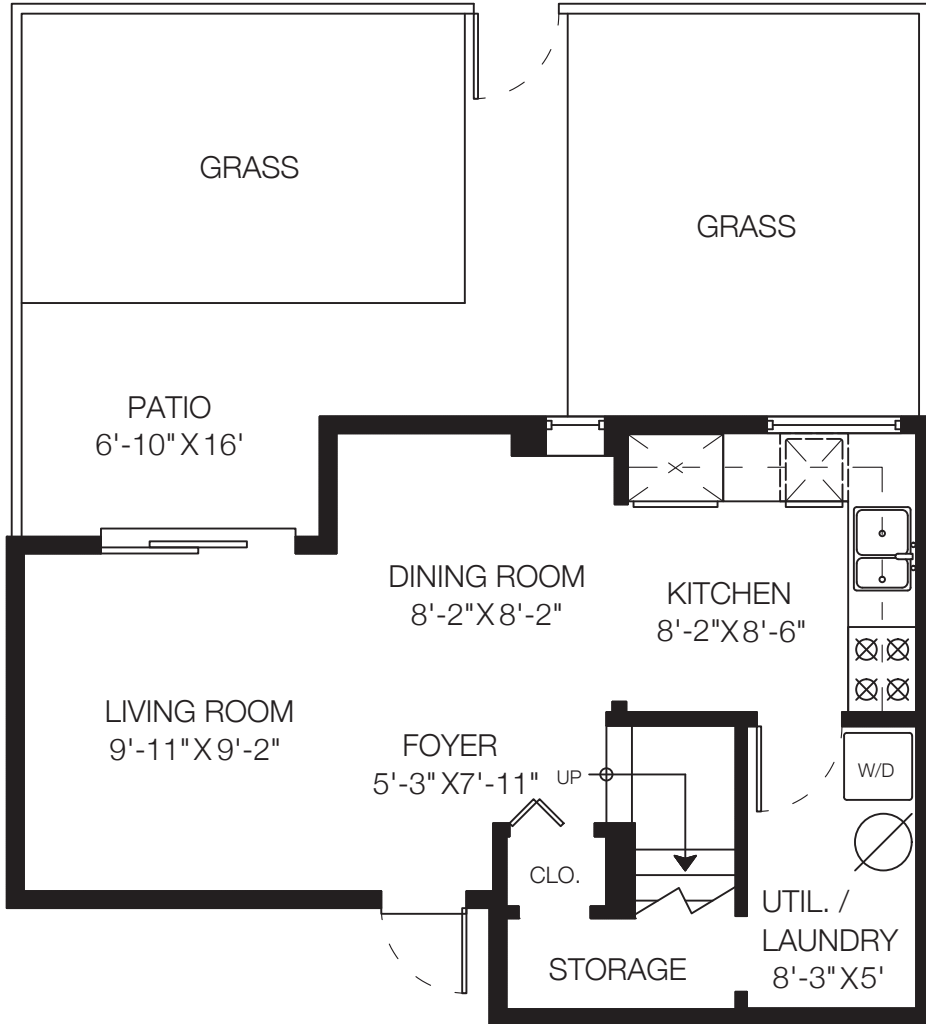

Rick Stonehouse PREC*
Dwayne Launt PREC*
Shaun Gregory PREC*
Krystian Thomas

2-488 Jackson Ave
Vancouver, BC

Main Floor	406 SQ.FT.
Upper Floor	386 SQ.FT.
Total	792 SQ.FT.

Patio 86 SQ.FT.

Open To Below 39 SQ.FT.

Main Floor: 406 Sq.Ft.
Ceiling Height: 8' / Max: 17'-9"

Upper Floor: 386 Sq.Ft.
Ceiling Height: 8'