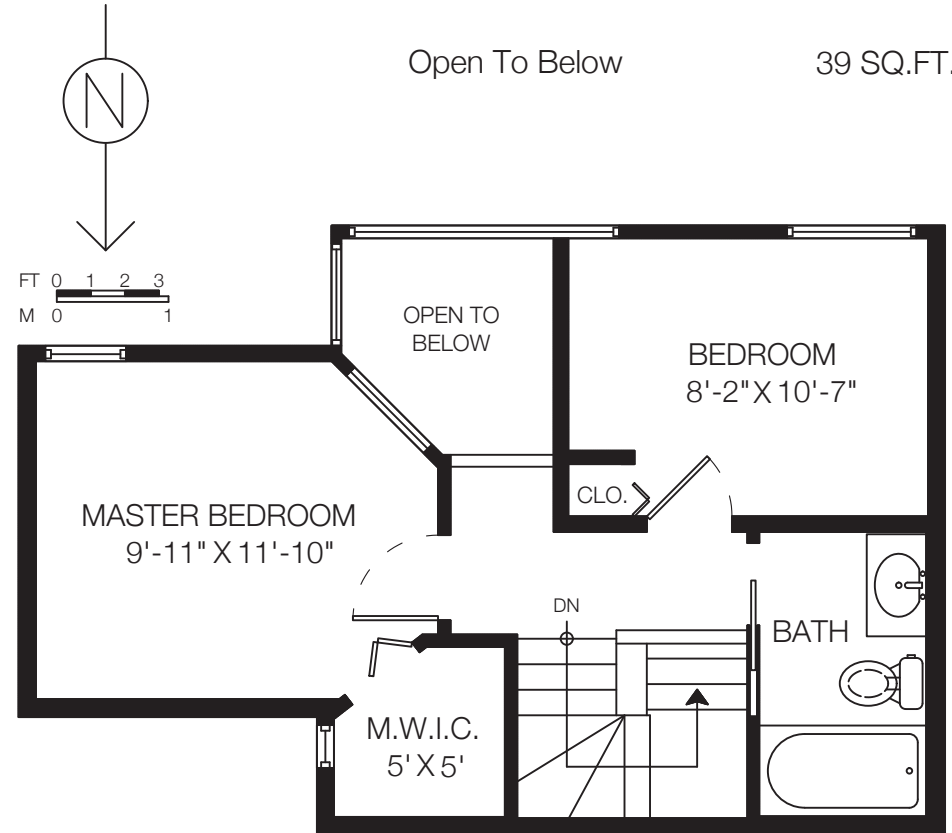

Rick Stonehouse PREC*
Dwayne Launt PREC*
Shaun Gregory PREC*
Krystian Thomas

2-488 Jackson Ave
Vancouver, BC

Main Floor	406 SQ.FT.
Upper Floor	386 SQ.FT.
Total	792 SQ.FT.

Patio 86 SQ.FT.

Open To Below 39 SQ.FT.

Main Floor: 406 Sq.Ft.
Ceiling Height: 8' / Max: 17'-9"

Upper Floor: 386 Sq.Ft.
Ceiling Height: 8'