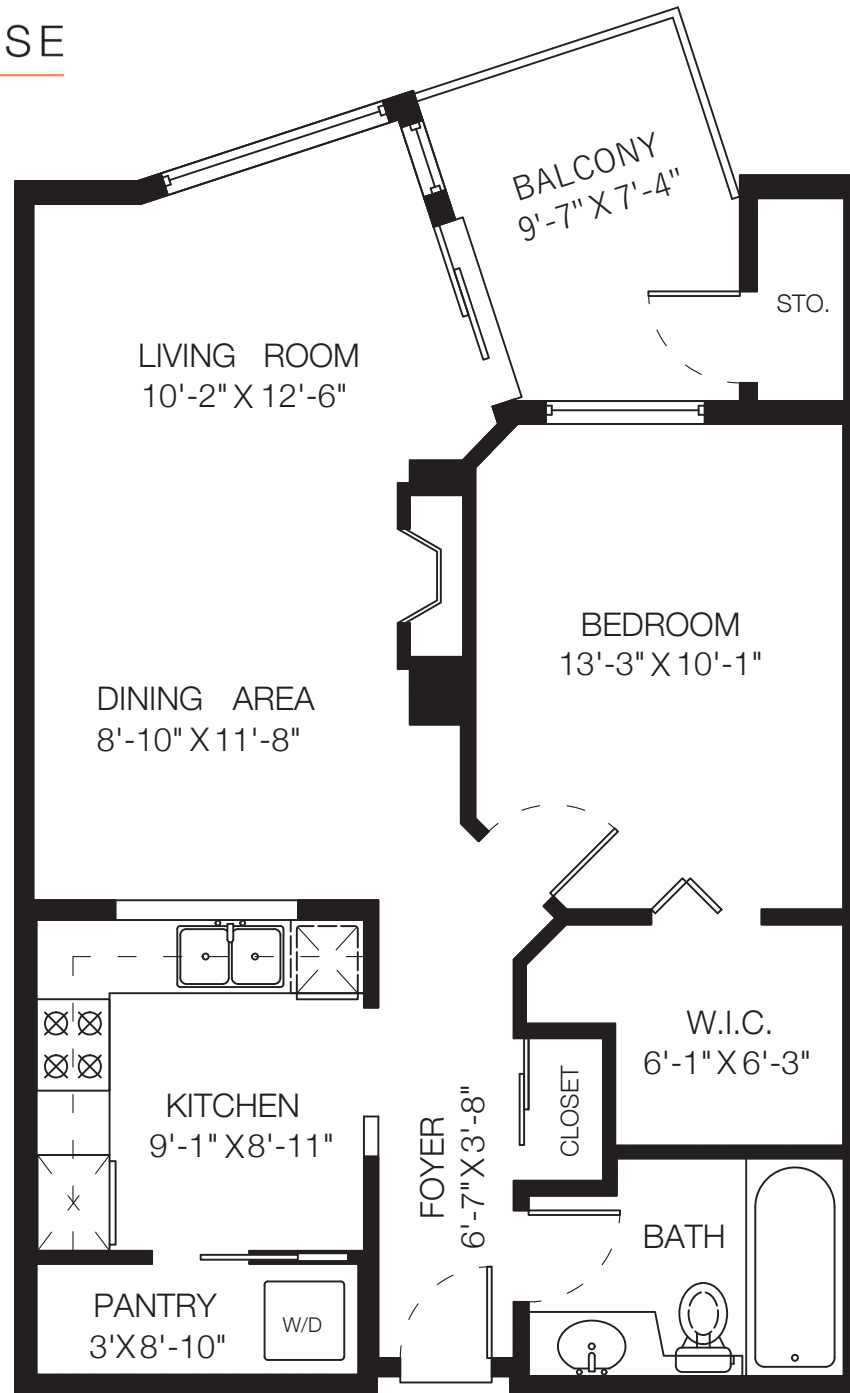

**STONEHOUSE**  
TEAM

Rick Stonehouse PREC\*  
Dwayne Launt PREC\*  
Shaun Gregory PREC\*  
Krystian Thomas

311-8450 Jellicoe St  
Vancouver, BC

Main Floor	713 SQ.FT.
Balcony Ext.	71 SQ.FT.
Storage	21 SQ.FT.
<b>Total Extras</b>	<b>92 SQ.FT.</b>

Main Floor: 713 Sq.Ft.  
Ceiling Height: 8'

Floor plan not suitable for architectural/construction purposes. ANSI Z765 standard used to calculate square footage. Buyer to verify.