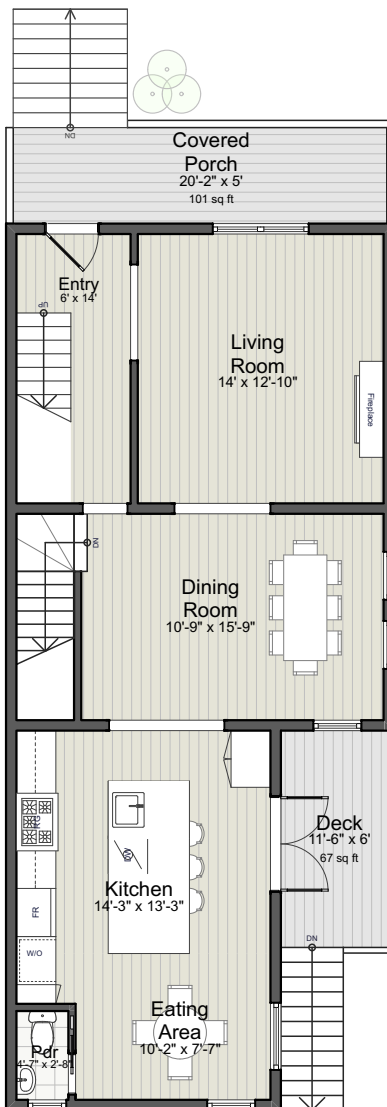

STONEHOUSE

T E A M

Sutton Group - West Coast Realty
emailus@stonehouseteam.com
604.255.7575

880 Keefer Street

Upper Level 723
Main Level 833
Lower Level 833
2,389 sq ft

N

RICK STONEHOUSE PREC*
DWAYNE LAUNT PREC*
SHAUN GREGORY PREC*
KRYSTIAN THOMAS

Covered Porch 101
Deck 67
Garage 451
Patio 179

Lower Level

Main Level

Detached Garage

Upper Level