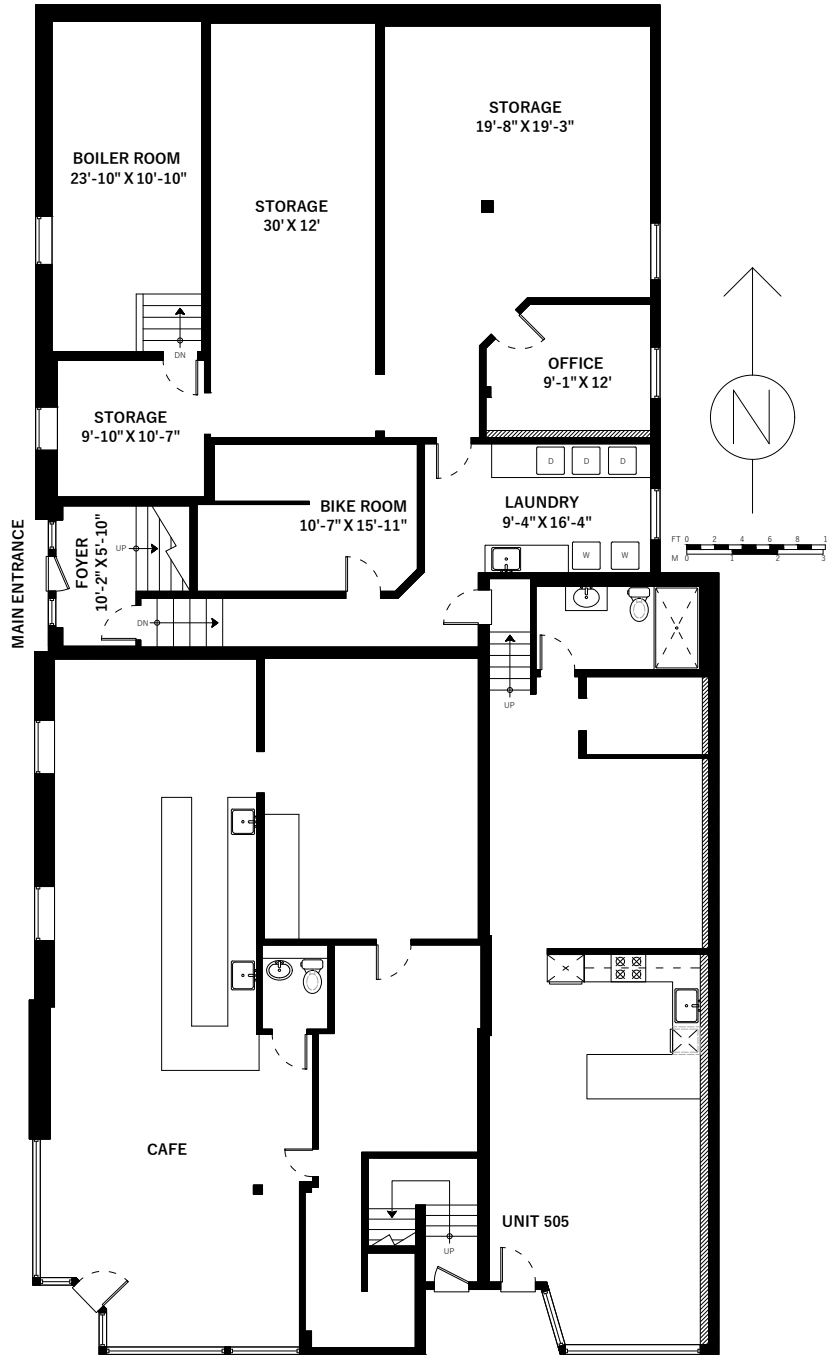

660 Jackson Ave Vancouver, BC

First Floor	4568 SQ.FT.
Second Floor	5760 SQ.FT.
Third Floor	5878 SQ.FT.
Fourth Floor	5878 SQ.FT.
Total	22084 SQ.FT.

Open To Below 59 SQ.FT.

First Floor: 4568 Sq.Ft.
Ceiling Height: 11' / Max: 11'-8"