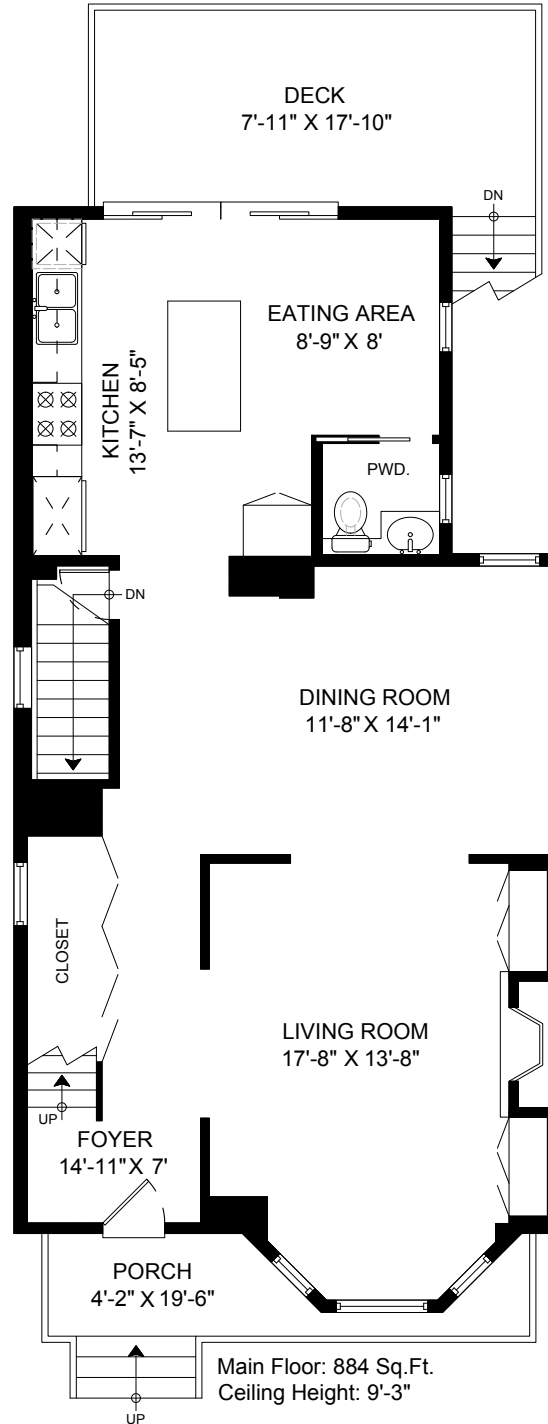

# 834 E Georgia Street Vancouver, BC

Main Floor	884 SQ.FT.
Upper Floor	788 SQ.FT.
Lower Floor	858 SQ.FT.
<b>Total</b>	<b>2530 SQ.FT.</b>

Deck	142 SQ.FT.
Porch	55 SQ.FT.
<b>Total Extras</b>	<b>197 SQ.FT.</b>