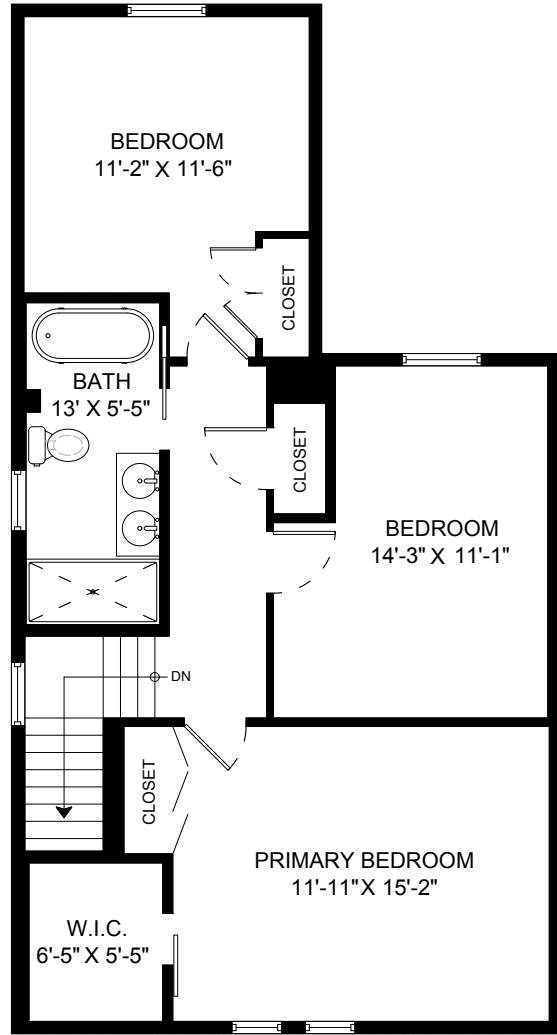

# 834 E Georgia Street Vancouver, BC

Main Floor	884 SQ.FT.
Upper Floor	788 SQ.FT.
Lower Floor	858 SQ.FT.
<b>Total</b>	<b>2530 SQ.FT.</b>

Deck	142 SQ.FT.
Porch	55 SQ.FT.
<b>Total Extras</b>	<b>197 SQ.FT.</b>