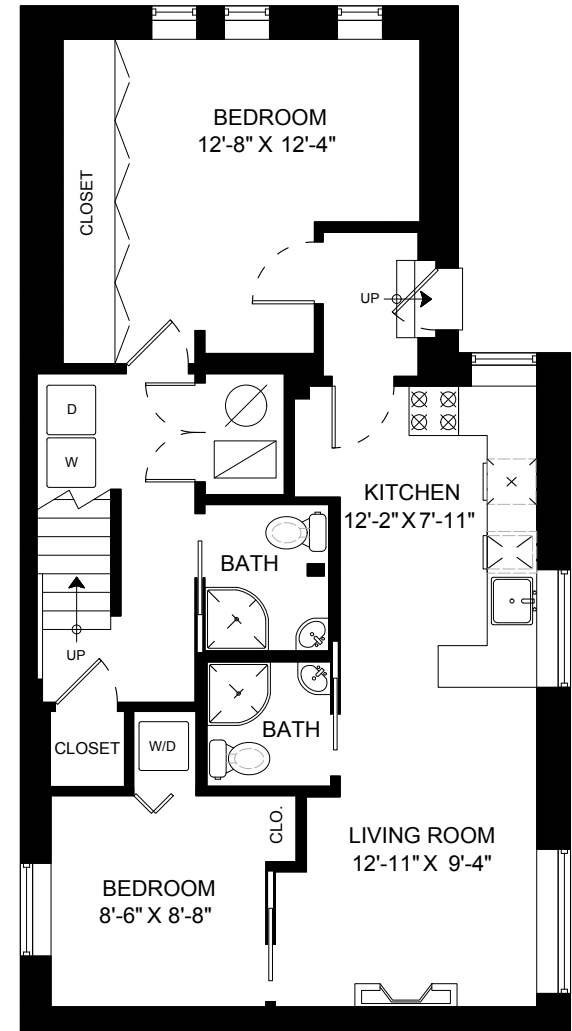

# 834 E Georgia Street Vancouver, BC

Main Floor	884 SQ.FT.
Upper Floor	788 SQ.FT.
Lower Floor	858 SQ.FT.
<b>Total</b>	<b>2530 SQ.FT.</b>

Deck	142 SQ.FT.
Porch	55 SQ.FT.
<b>Total Extras</b>	<b>197 SQ.FT.</b>