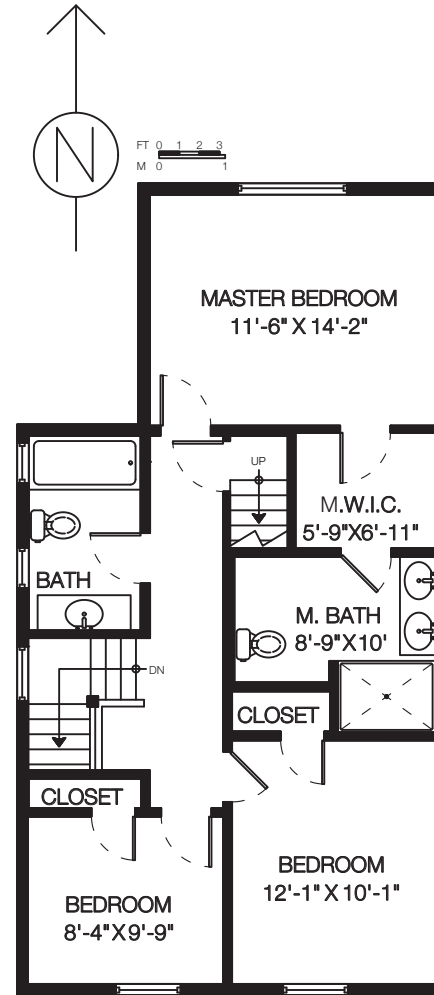

Rick Stonehouse PREC*
Dwayne Launt PREC*
Shaun Gregory PREC*
Krystian Thomas

623 E Pender St
Vancouver, BC

Main Floor	877 SQ.FT.
Upper Floor	792 SQ.FT.
Top Floor	701 SQ.FT.
Lower Floor	1186 SQ.FT.
Total	3556 SQ.FT.

Deck	49 SQ.FT.
Deck	186 SQ.FT.
Porch	146 SQ.FT.
Total Extras	381 SQ.FT.