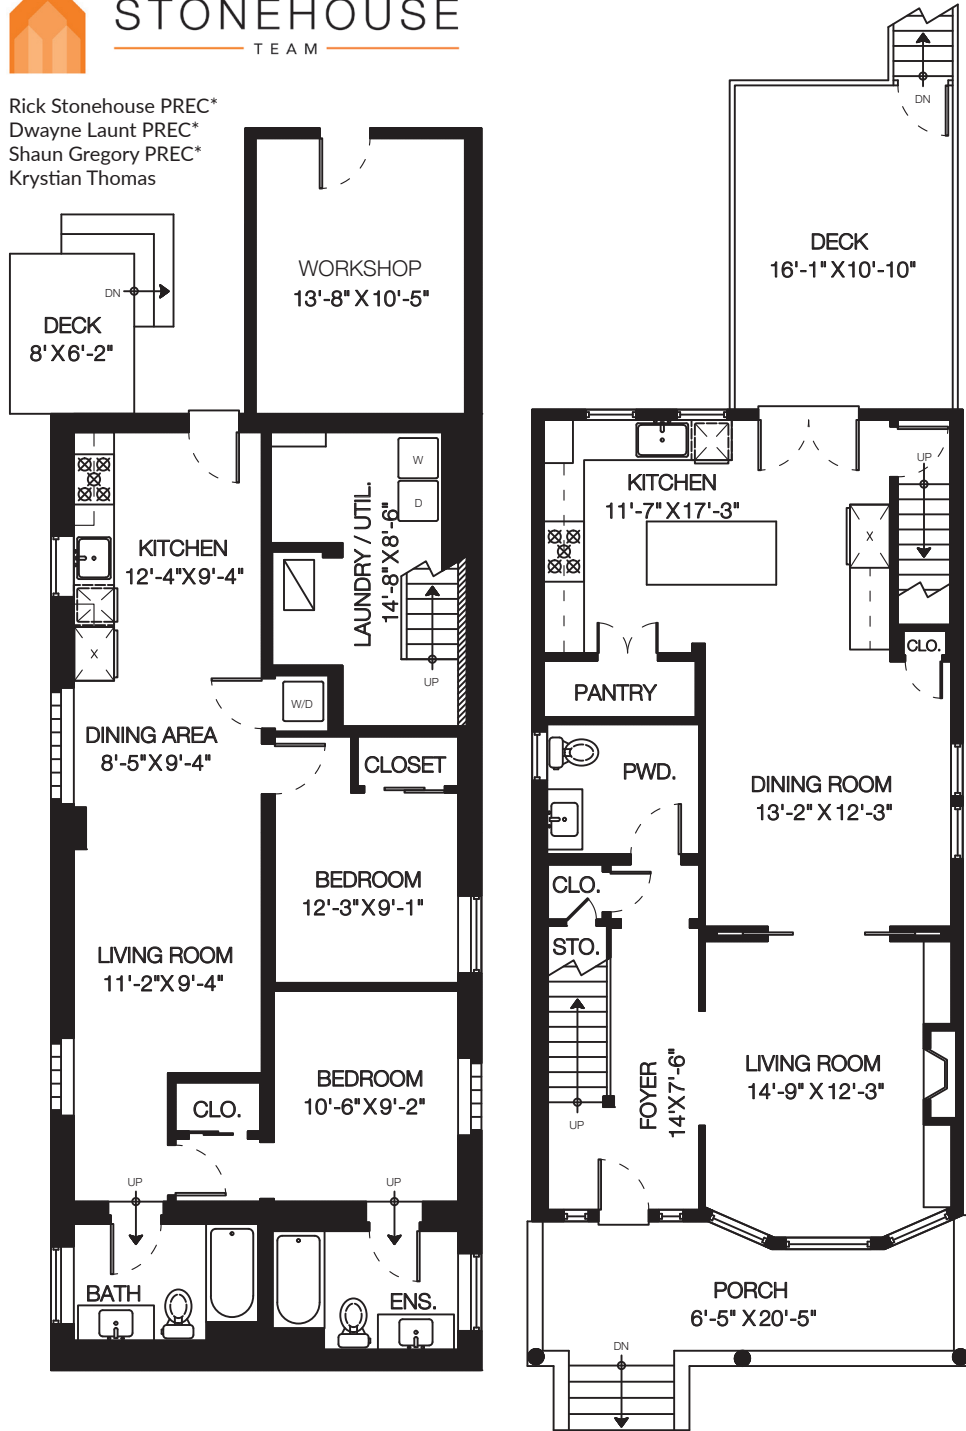

Rick Stonehouse PREC*
Dwayne Launt PREC*
Shaun Gregory PREC*
Krystian Thomas

623 E Pender St
Vancouver, BC

Main Floor	877 SQ.FT.
Upper Floor	792 SQ.FT.
Top Floor	701 SQ.FT.
Lower Floor	1186 SQ.FT.
Total	3556 SQ.FT.

Deck	49 SQ.FT.
Deck	186 SQ.FT.
Porch	146 SQ.FT.
Total Extras	381 SQ.FT.