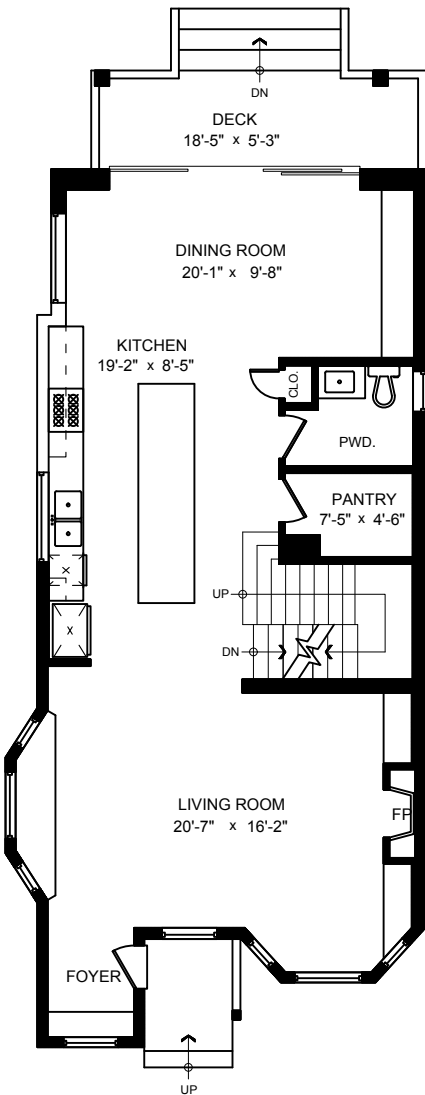

Rick Stonehouse PREC*
Dwayne Launt PREC*
Shaun Gregory PREC*
Krystian Thomas

676 Union St. Vancouver, BC

Main Floor	1070 SQ.FT.
Upper Floor	823 SQ.FT.
Lower Floor	1055 SQ.FT.
Total	2948 SQ.FT.

Deck	110 SQ.FT.
Balcony	79 SQ.FT.
Total Extras	189 SQ.FT.
Restricted Headroom	119 SQ.FT.

Main Floor: 1070 Sq.Ft.
Ceiling Height: 10'-0"

Lower Floor: 1055 Sq.Ft.
Ceiling Height: 8'-2"

Upper Floor: 823 Sq.Ft.
Ceiling Height: 9'-0"