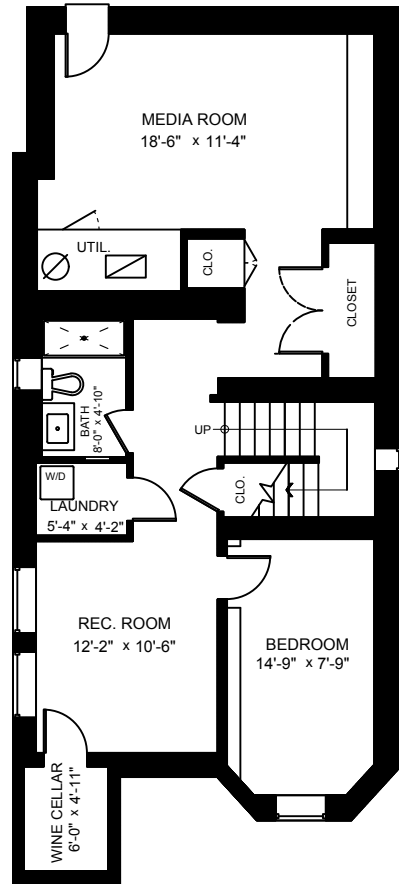

Rick Stonehouse PREC*
Dwayne Launt PREC*
Shaun Gregory PREC*
Krystian Thomas

676 Union St. Vancouver, BC

Main Floor	1070 SQ.FT.
Upper Floor	823 SQ.FT.
Lower Floor	1055 SQ.FT.
Total	2948 SQ.FT.

Deck	110 SQ.FT.
Balcony	79 SQ.FT.
Total Extras	189 SQ.FT.
Restricted Headroom	119 SQ.FT.

Main Floor: 1070 Sq.Ft.
Ceiling Height: 10'-0"

Lower Floor: 1055 Sq.Ft.
Ceiling Height: 8'-2"

Upper Floor: 823 Sq.Ft.
Ceiling Height: 9'-0"