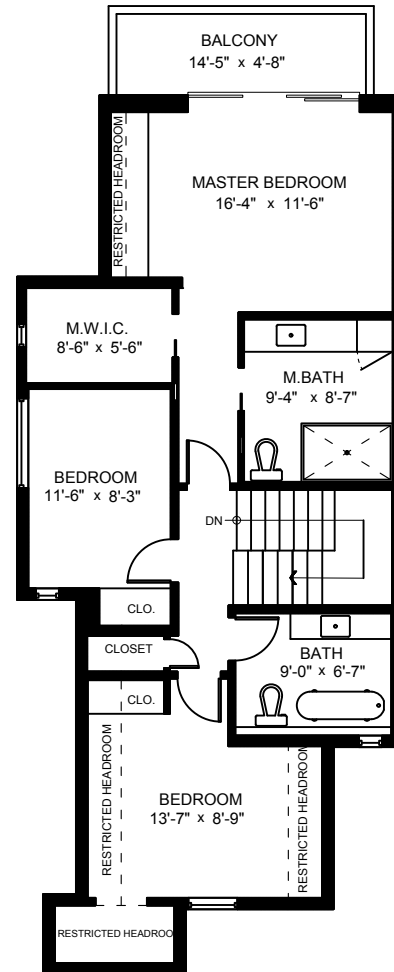

Rick Stonehouse PREC*
Dwayne Launt PREC*
Shaun Gregory PREC*
Krystian Thomas

676 Union St. Vancouver, BC

Main Floor	1070 SQ.FT.
Upper Floor	823 SQ.FT.
Lower Floor	1055 SQ.FT.
Total	2948 SQ.FT.

Deck	110 SQ.FT.
Balcony	79 SQ.FT.
Total Extras	189 SQ.FT.
Restricted Headroom	119 SQ.FT.

Main Floor: 1070 Sq.Ft.
Ceiling Height: 10'-0"

Lower Floor: 1055 Sq.Ft.
Ceiling Height: 8'-2"

Upper Floor: 823 Sq.Ft.
Ceiling Height: 9'-0"