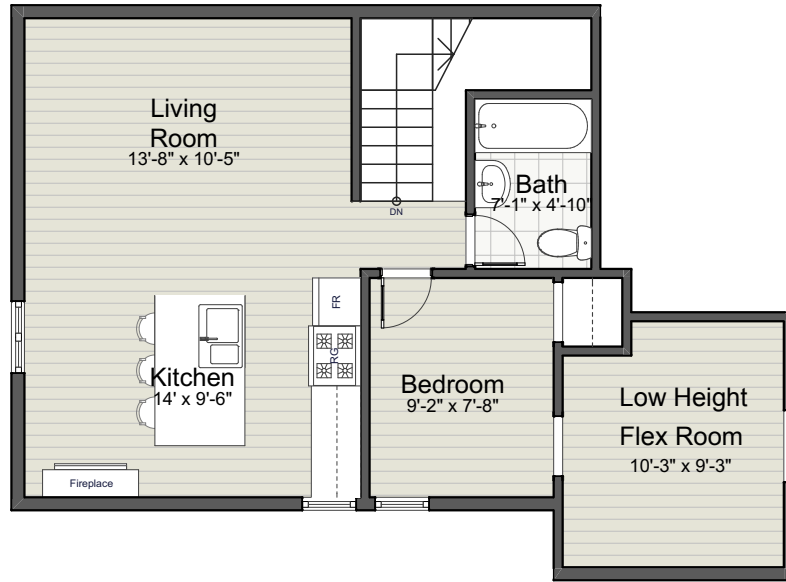

Upper Level

Main Level

REINE PHOTOGRAPHY & DESIGN
www.reinepnd.ca 604.782.2615