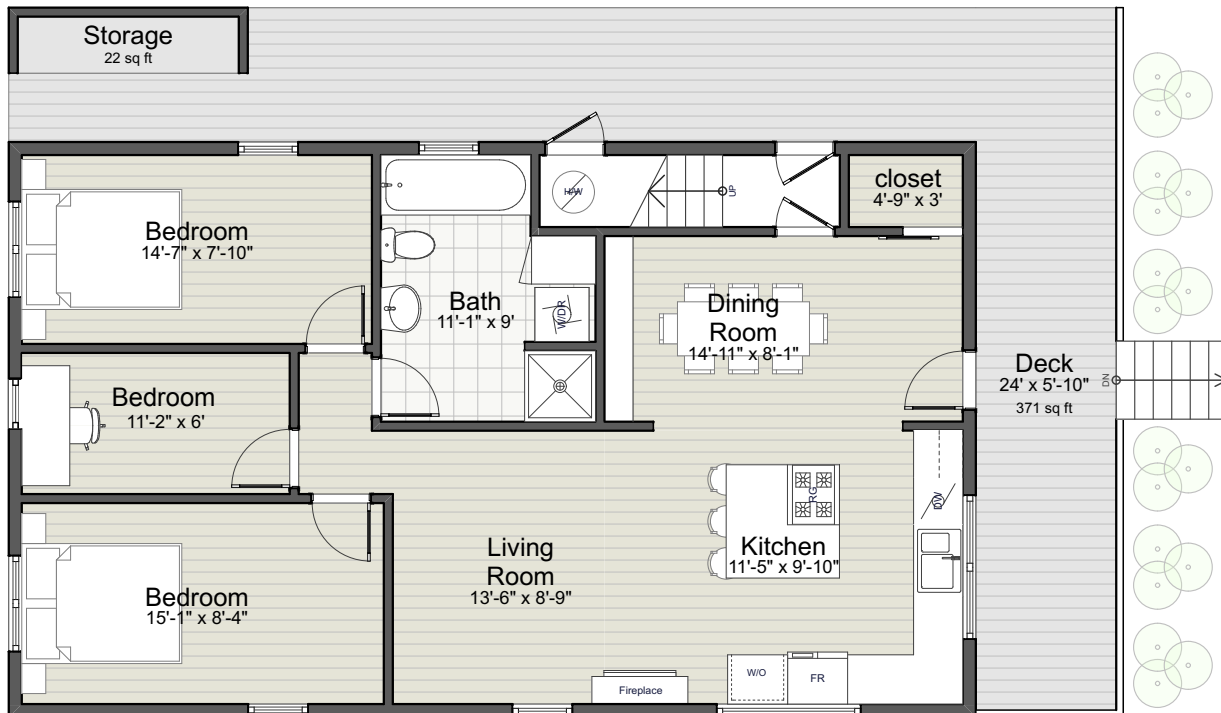

Upper Level

Main Level

REINE PHOTOGRAPHY & DESIGN
www.reinepnd.ca 604.782.2615