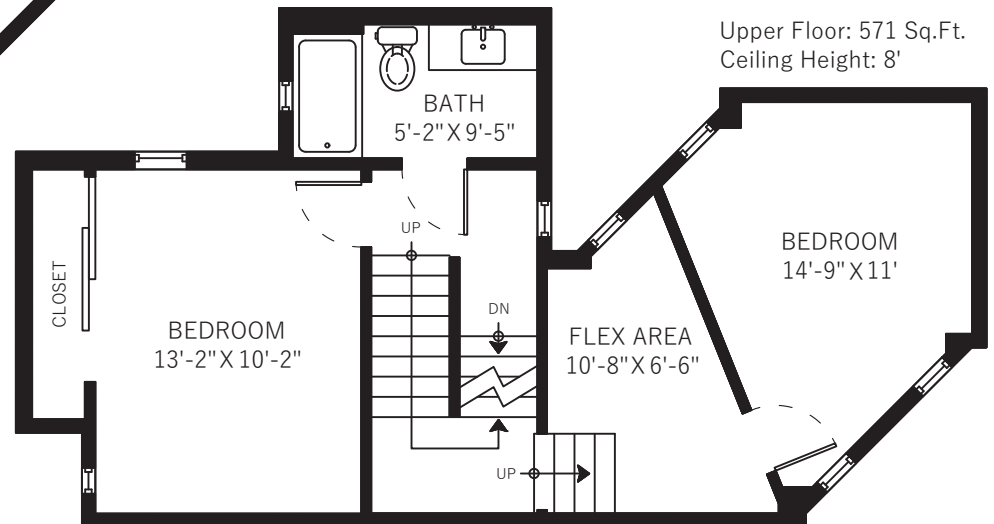

Rick Stonehouse PREC\*  
Dwayne Launt PREC\*  
Shaun Gregory PREC\*  
Krystian Thomas

Top Floor: 63 Sq.Ft.

709 Prior St  
Vancouver, BC

Main Floor	606 SQ.FT.
Upper Floor	634 SQ.FT.
<b>Total</b>	<b>1240 SQ.FT.</b>
Patios	303 SQ.FT.
Roof Deck	154 SQ.FT.
<b>Total Extras</b>	<b>457 SQ.FT.</b>
Restricted Headroom	258 SQ.FT.

Main Floor: 606 Sq.Ft.  
Ceiling Height: 8' / Max: 10'-4"

Upper Floor: 571 Sq.Ft.  
Ceiling Height: 8'