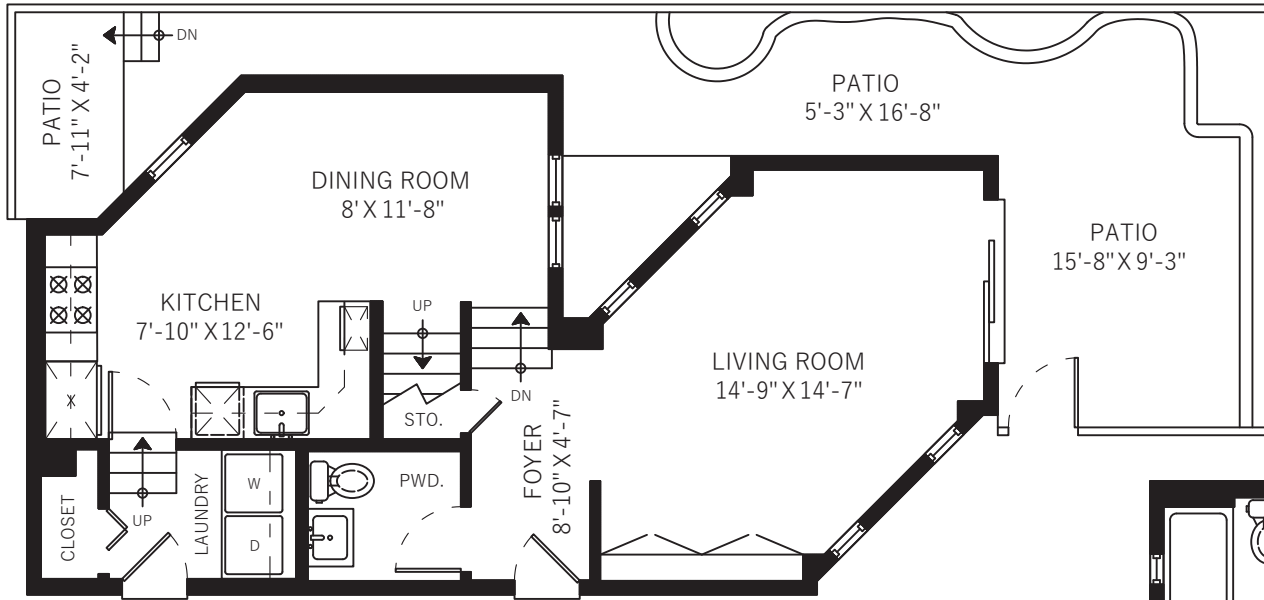

Rick Stonehouse PREC\*  
Dwayne Launt PREC\*  
Shaun Gregory PREC\*  
Krystian Thomas

Top Floor: 63 Sq.Ft.

709 Prior St  
Vancouver, BC

Main Floor	606 SQ.FT.
Upper Floor	634 SQ.FT.
<b>Total</b>	<b>1240 SQ.FT.</b>
Patios	303 SQ.FT.
Roof Deck	154 SQ.FT.
<b>Total Extras</b>	<b>457 SQ.FT.</b>
Restricted Headroom	258 SQ.FT.

Main Floor: 606 Sq.Ft.  
Ceiling Height: 8' / Max: 10'-4"

Upper Floor: 571 Sq.Ft.  
Ceiling Height: 8'