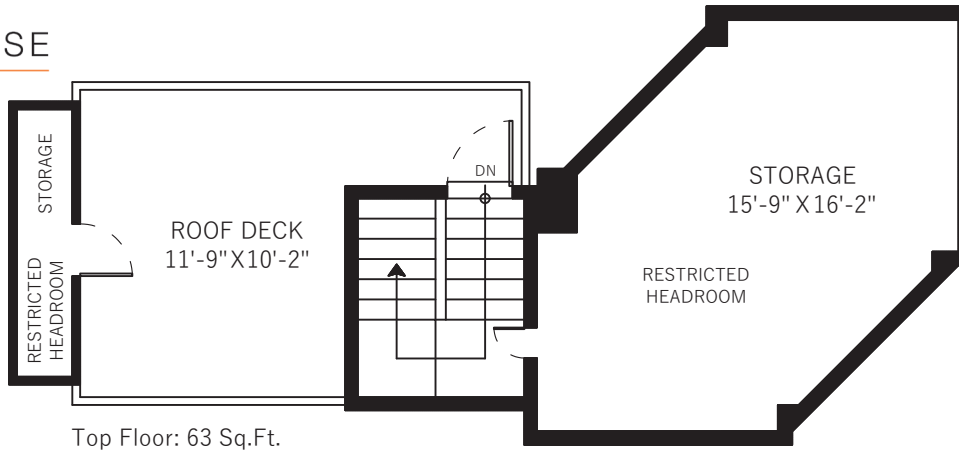

Rick Stonehouse PREC\*  
Dwayne Launt PREC\*  
Shaun Gregory PREC\*  
Krystian Thomas

Top Floor: 63 Sq.Ft.

709 Prior St  
Vancouver, BC

Main Floor	606 SQ.FT.
Upper Floor	634 SQ.FT.
<b>Total</b>	<b>1240 SQ.FT.</b>
Patios	303 SQ.FT.
Roof Deck	154 SQ.FT.
<b>Total Extras</b>	<b>457 SQ.FT.</b>
Restricted Headroom	258 SQ.FT.

Main Floor: 606 Sq.Ft.  
Ceiling Height: 8' / Max: 10'-4"

Upper Floor: 571 Sq.Ft.  
Ceiling Height: 8'