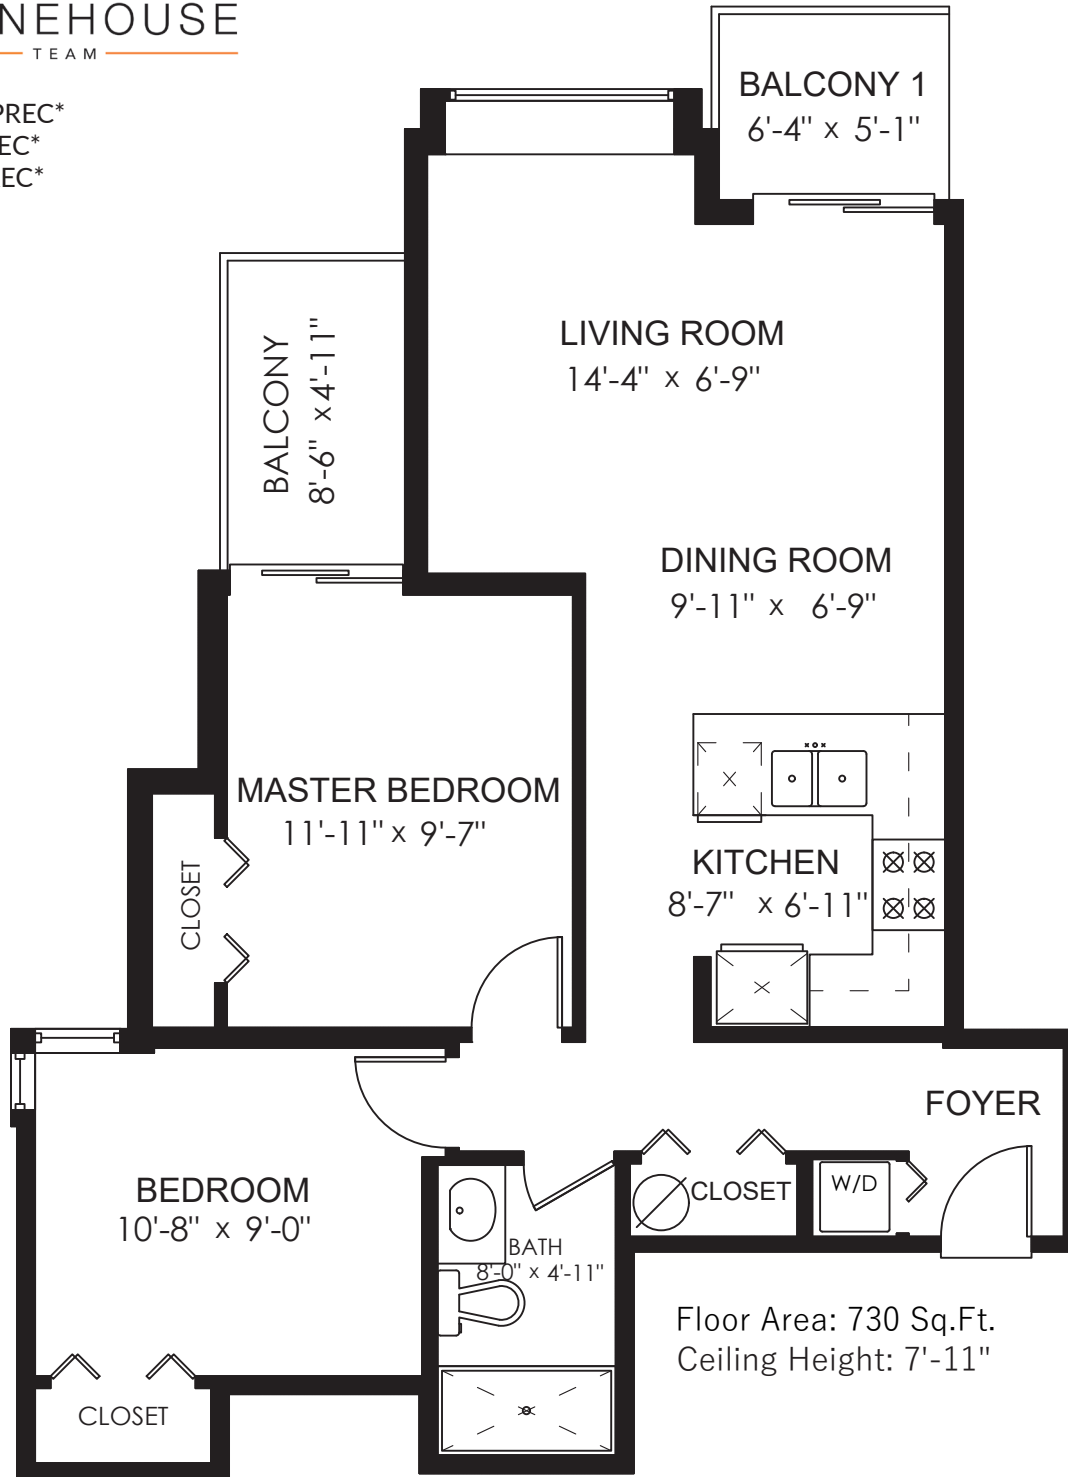

Rick Stonehouse PREC\*  
Dwayne Launt PREC\*  
Shaun Gregory PREC\*  
Krystian Thomas

301-788 E 8 Ave.  
Vancouver, BC

Floor Area 730 SQ.FT.

Balcony 1 35 SQ.FT.

Balcony 45 SQ.FT.

Total Extras 80 SQ.FT.

Floor Area: 730 Sq.Ft.  
Ceiling Height: 7'-11"