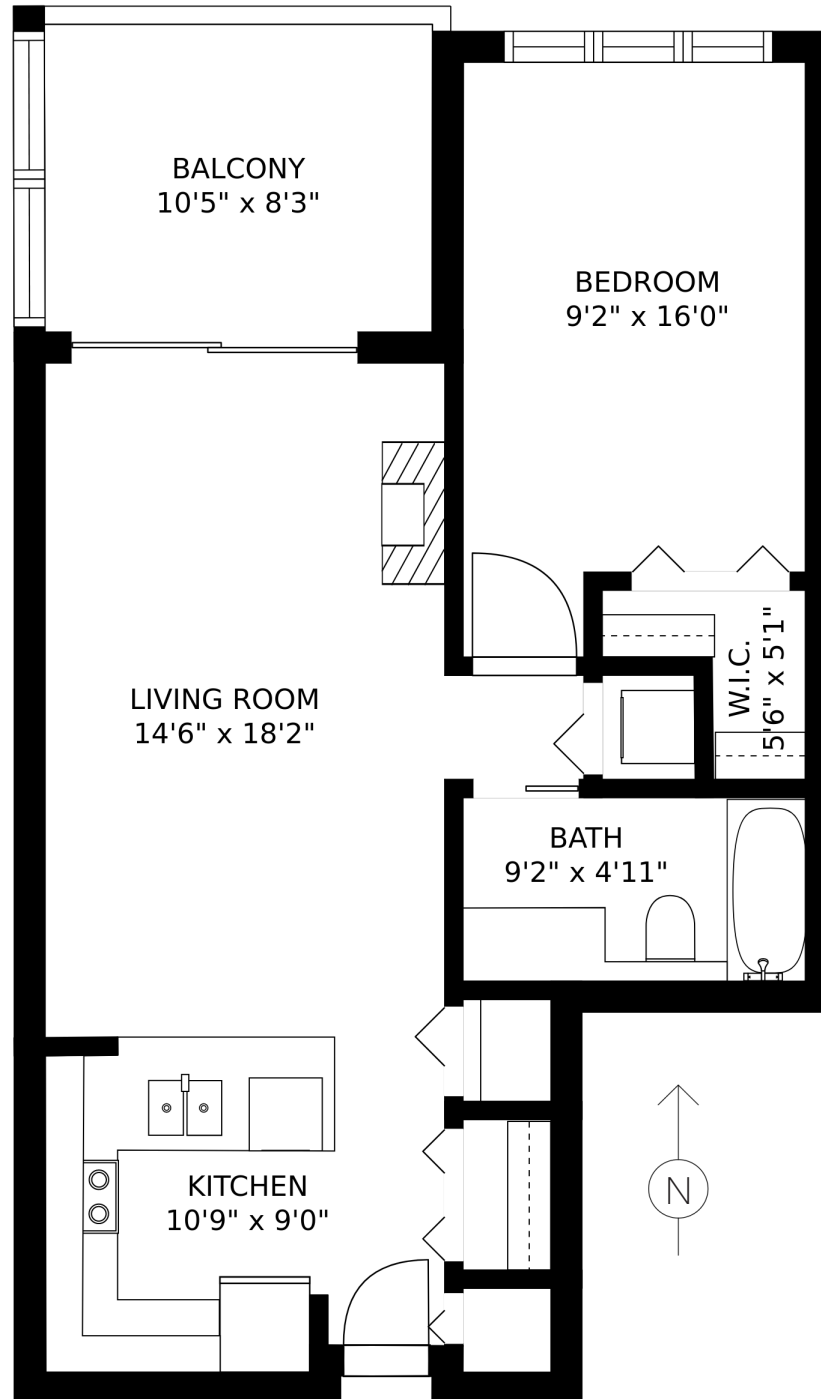

Rick Stonehouse PREC*
Dwayne Launt PREC*
Shaun Gregory PREC*
Krystian Thomas

432 - 6628 120 Street
Surrey, BC

Living Area 654 sqft
Balcony 87 sqft

Floor plan is not suitable for architectural/construction purposes.
Sizes and dimensions are approximate, buyer to verify.