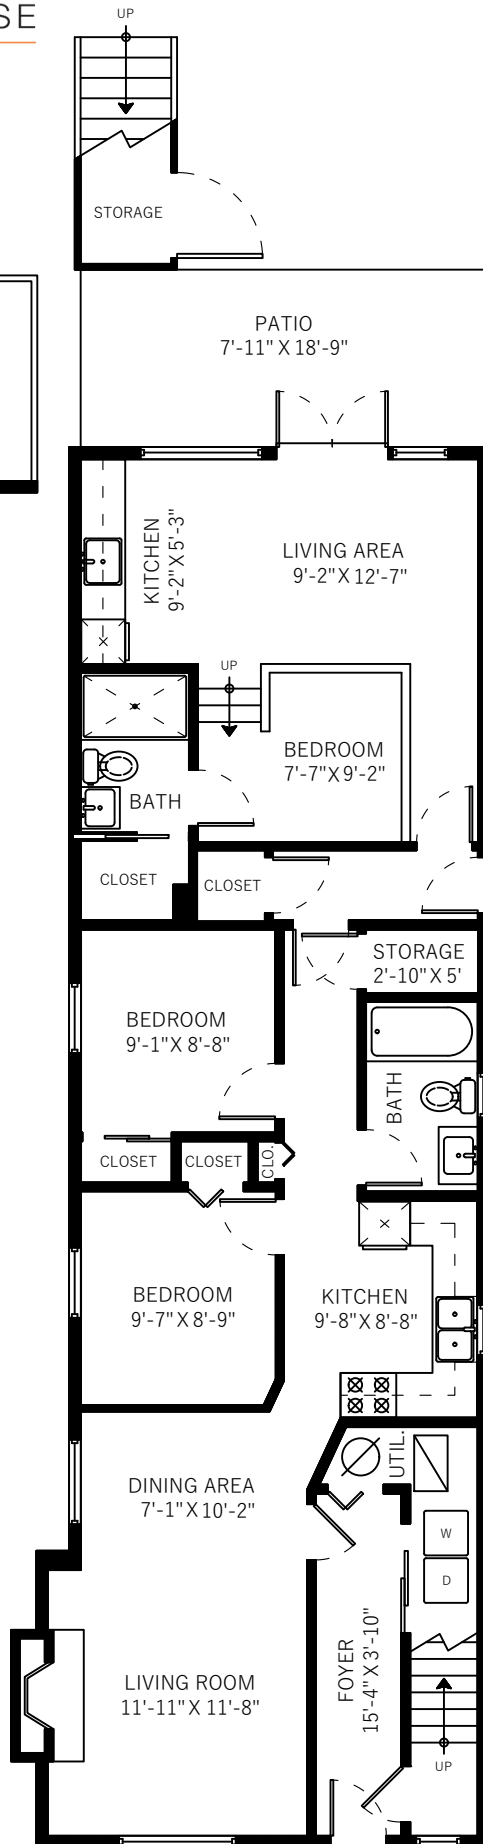

Rick Stonehouse PREC*
Dwayne Launt PREC*
Shaun Gregory PREC*
Krystian Thomas

416 Union St
Vancouver, BC

Main Floor	1100 SQ.FT.
Lower Floor	1201 SQ.FT.
Total	2301 SQ.FT.

Patio	149 SQ.FT.
Deck	182 SQ.FT.
Balcony	63 SQ.FT.
Ext. Storage	27 SQ.FT.
Total Extras	421 SQ.FT.

Open To Below 17 SQ.FT.

Main Floor: 1100 Sq.Ft.
Ceiling Height: 8'

Lower Floor: 1201 Sq.Ft.
Ceiling Height: 8' / Max: 9'-8"