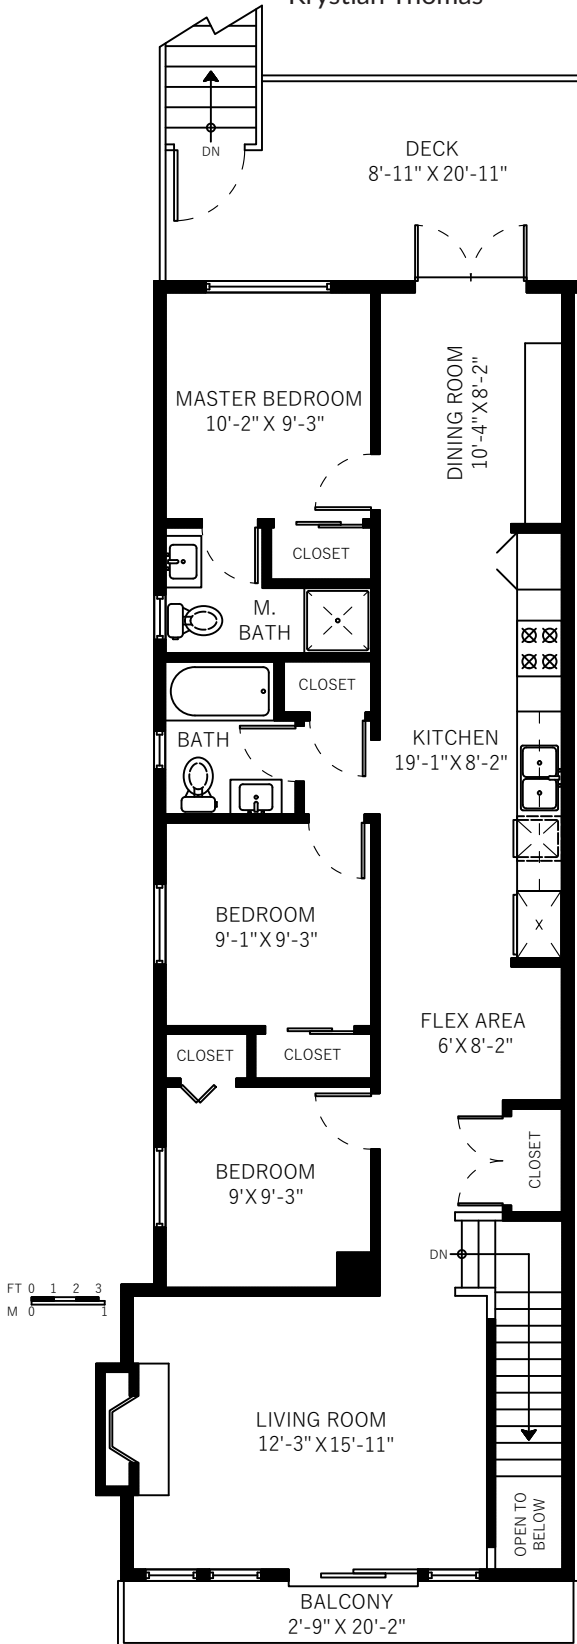

Rick Stonehouse PREC*
Dwayne Launt PREC*
Shaun Gregory PREC*
Krystian Thomas

416 Union St
Vancouver, BC

Main Floor	1100 SQ.FT.
Lower Floor	1201 SQ.FT.
Total	2301 SQ.FT.

Patio	149 SQ.FT.
Deck	182 SQ.FT.
Balcony	63 SQ.FT.
Ext. Storage	27 SQ.FT.
Total Extras	421 SQ.FT.

Open To Below 17 SQ.FT.

Main Floor: 1100 Sq.Ft.
Ceiling Height: 8'

Lower Floor: 1201 Sq.Ft.
Ceiling Height: 8' / Max: 9'-8"