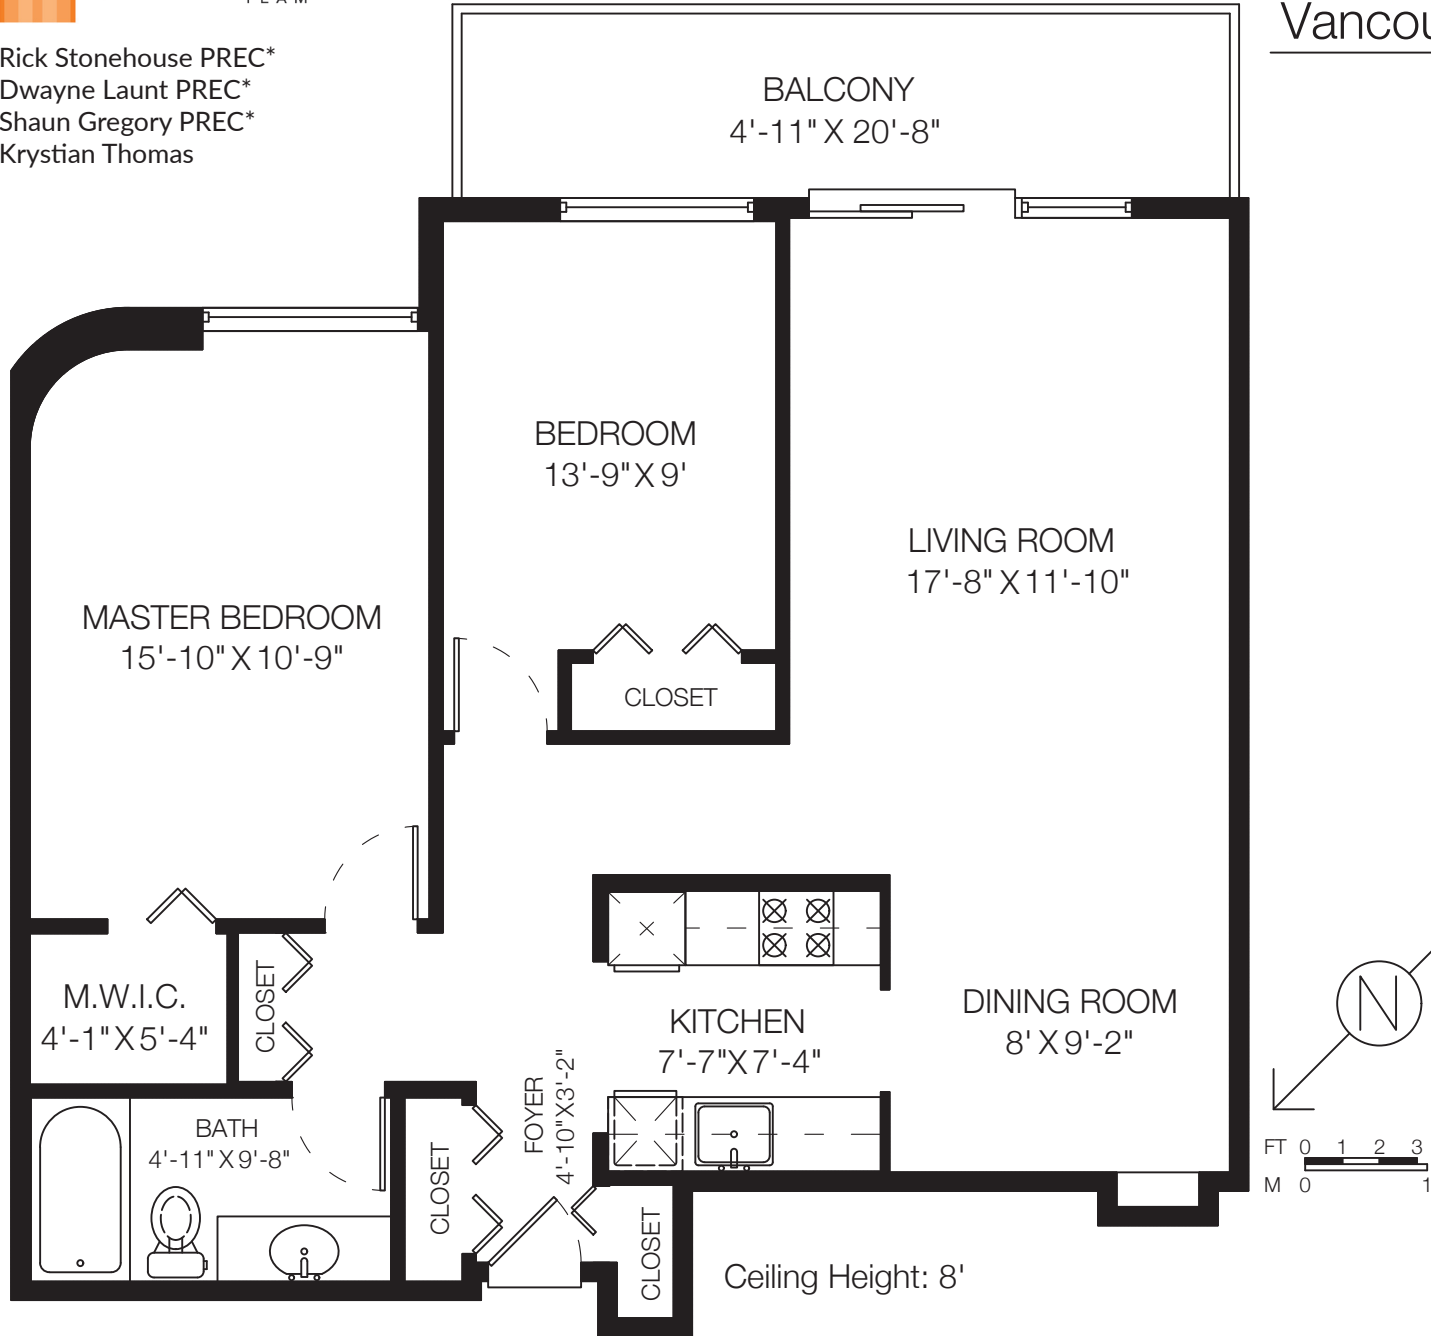

Rick Stonehouse PREC*
Dwayne Launt PREC*
Shaun Gregory PREC*
Krystian Thomas

Ceiling Height: 8'