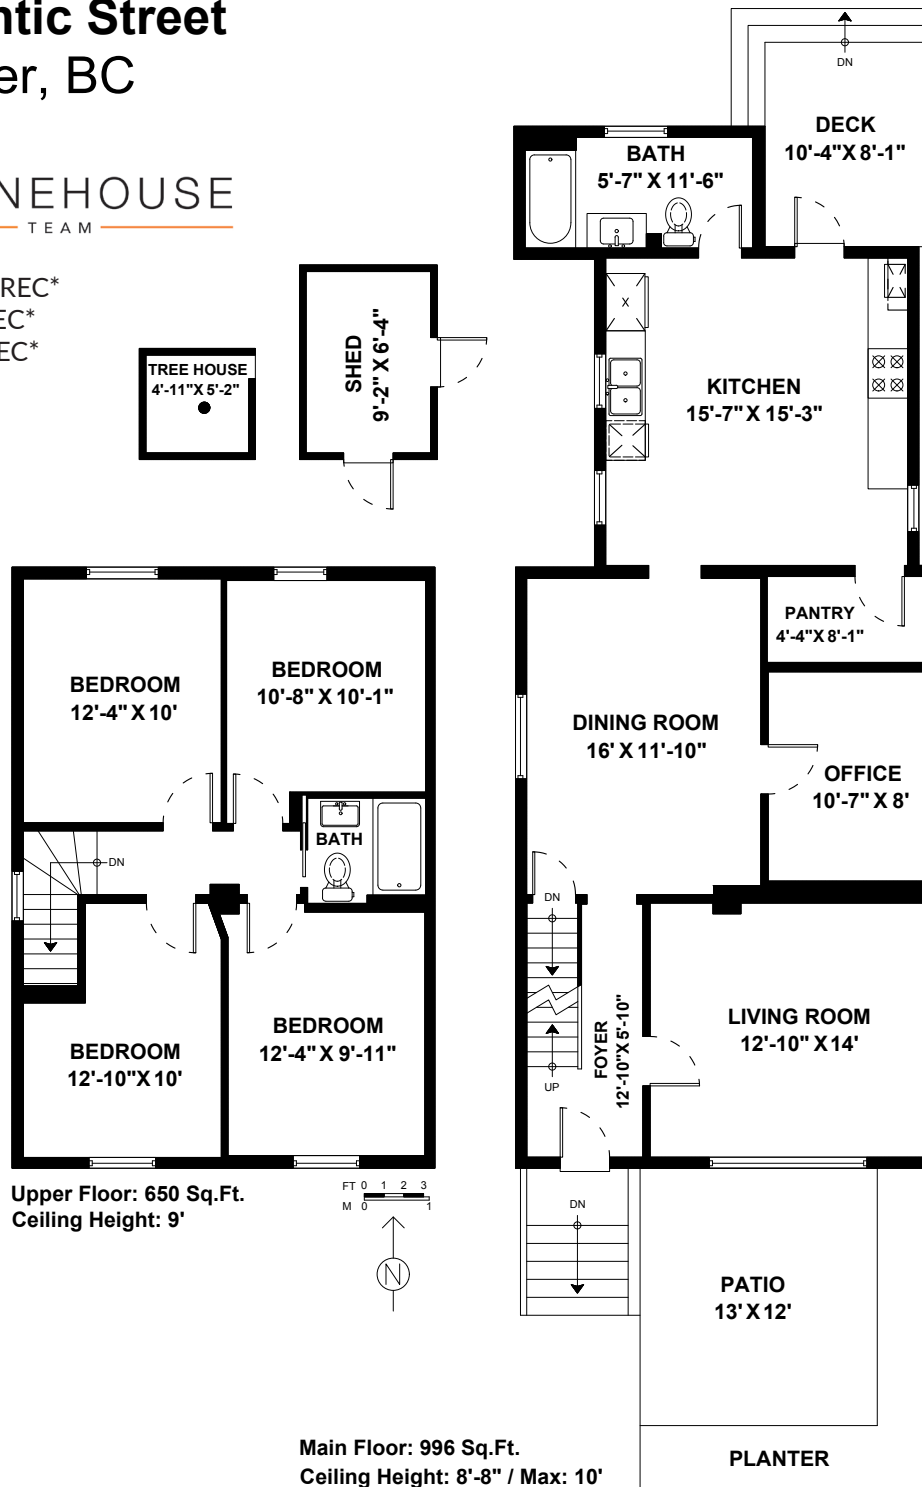

503 Atlantic Street Vancouver, BC

Rick Stonehouse PREC*
Dwayne Launt PREC*
Shaun Gregory PREC*
Krystian Thomas

Main Floor	996 SQ.FT.
Upper Floor	650 SQ.FT.
Lower Floor	671 SQ.FT.
Total	2317 SQ.FT.

Patio	156 SQ.FT.
Deck	87 SQ.FT.
Shed	69 SQ.FT.
Tree House	33 SQ.FT.
Total Extras	345 SQ.FT.

Restricted Headroom 16 SQ.FT.