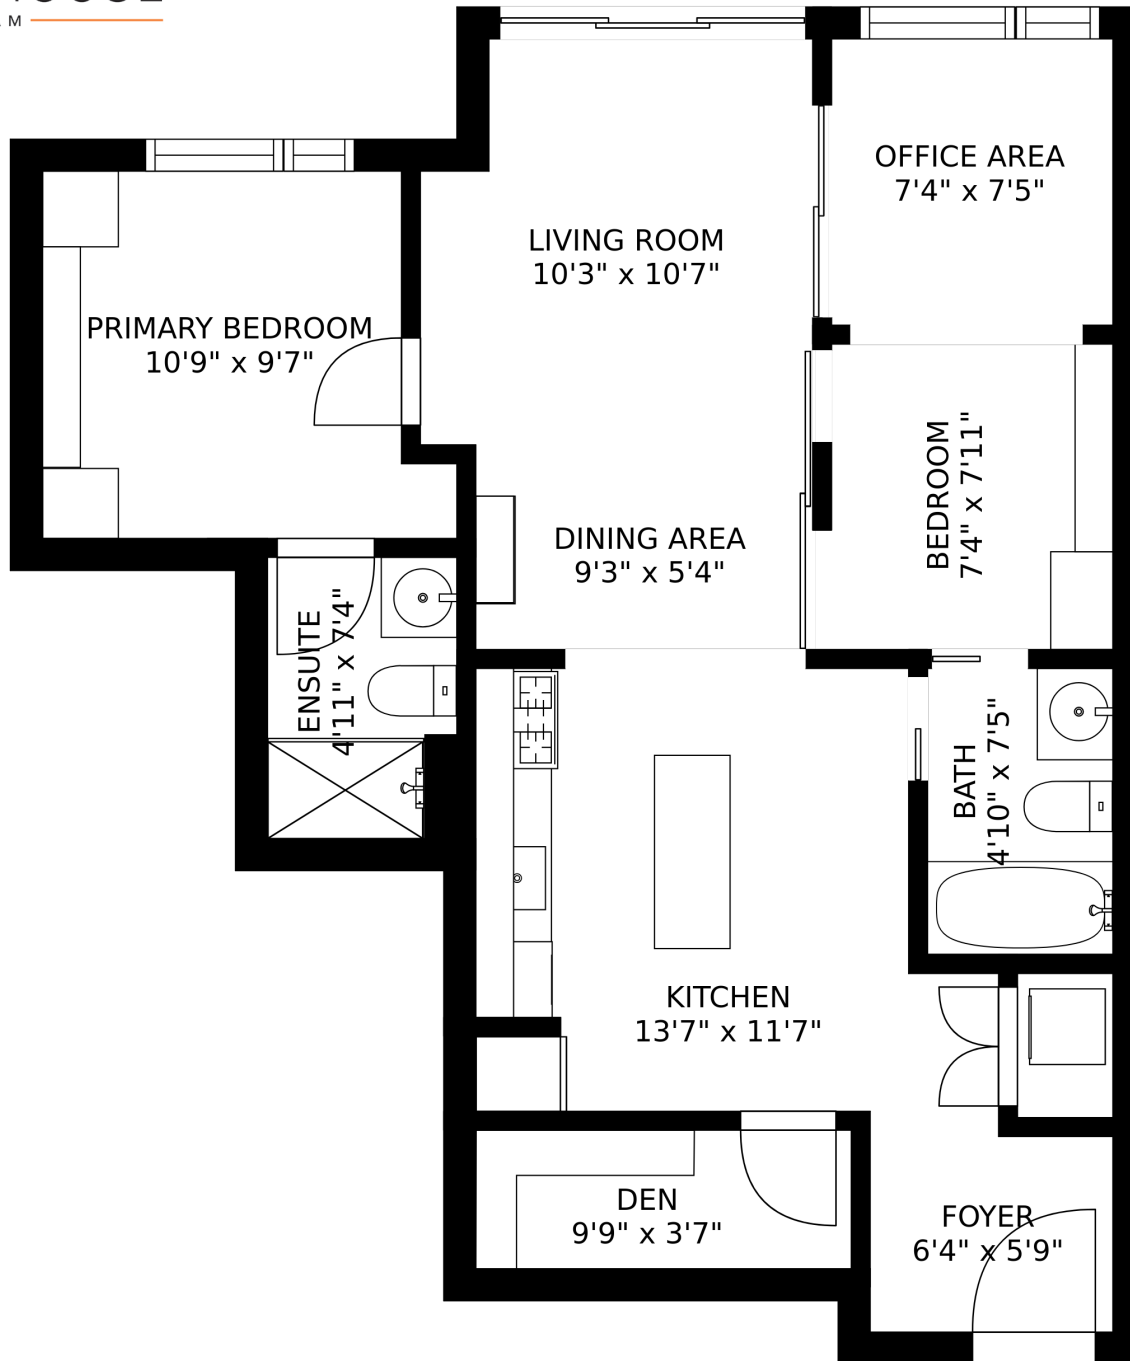

STONEHOUSE
TEAM

Rick Stonehouse PREC*
Dwayne Launt PREC*
Shaun Gregory PREC*
Krystian Thomas

808 - 328 East 11th Avenue
Vancouver, BC

Living Area 796 sqft

Floor plan is not suitable for architectural/construction purposes.
Sizes and dimensions are approximate, buyer to verify.