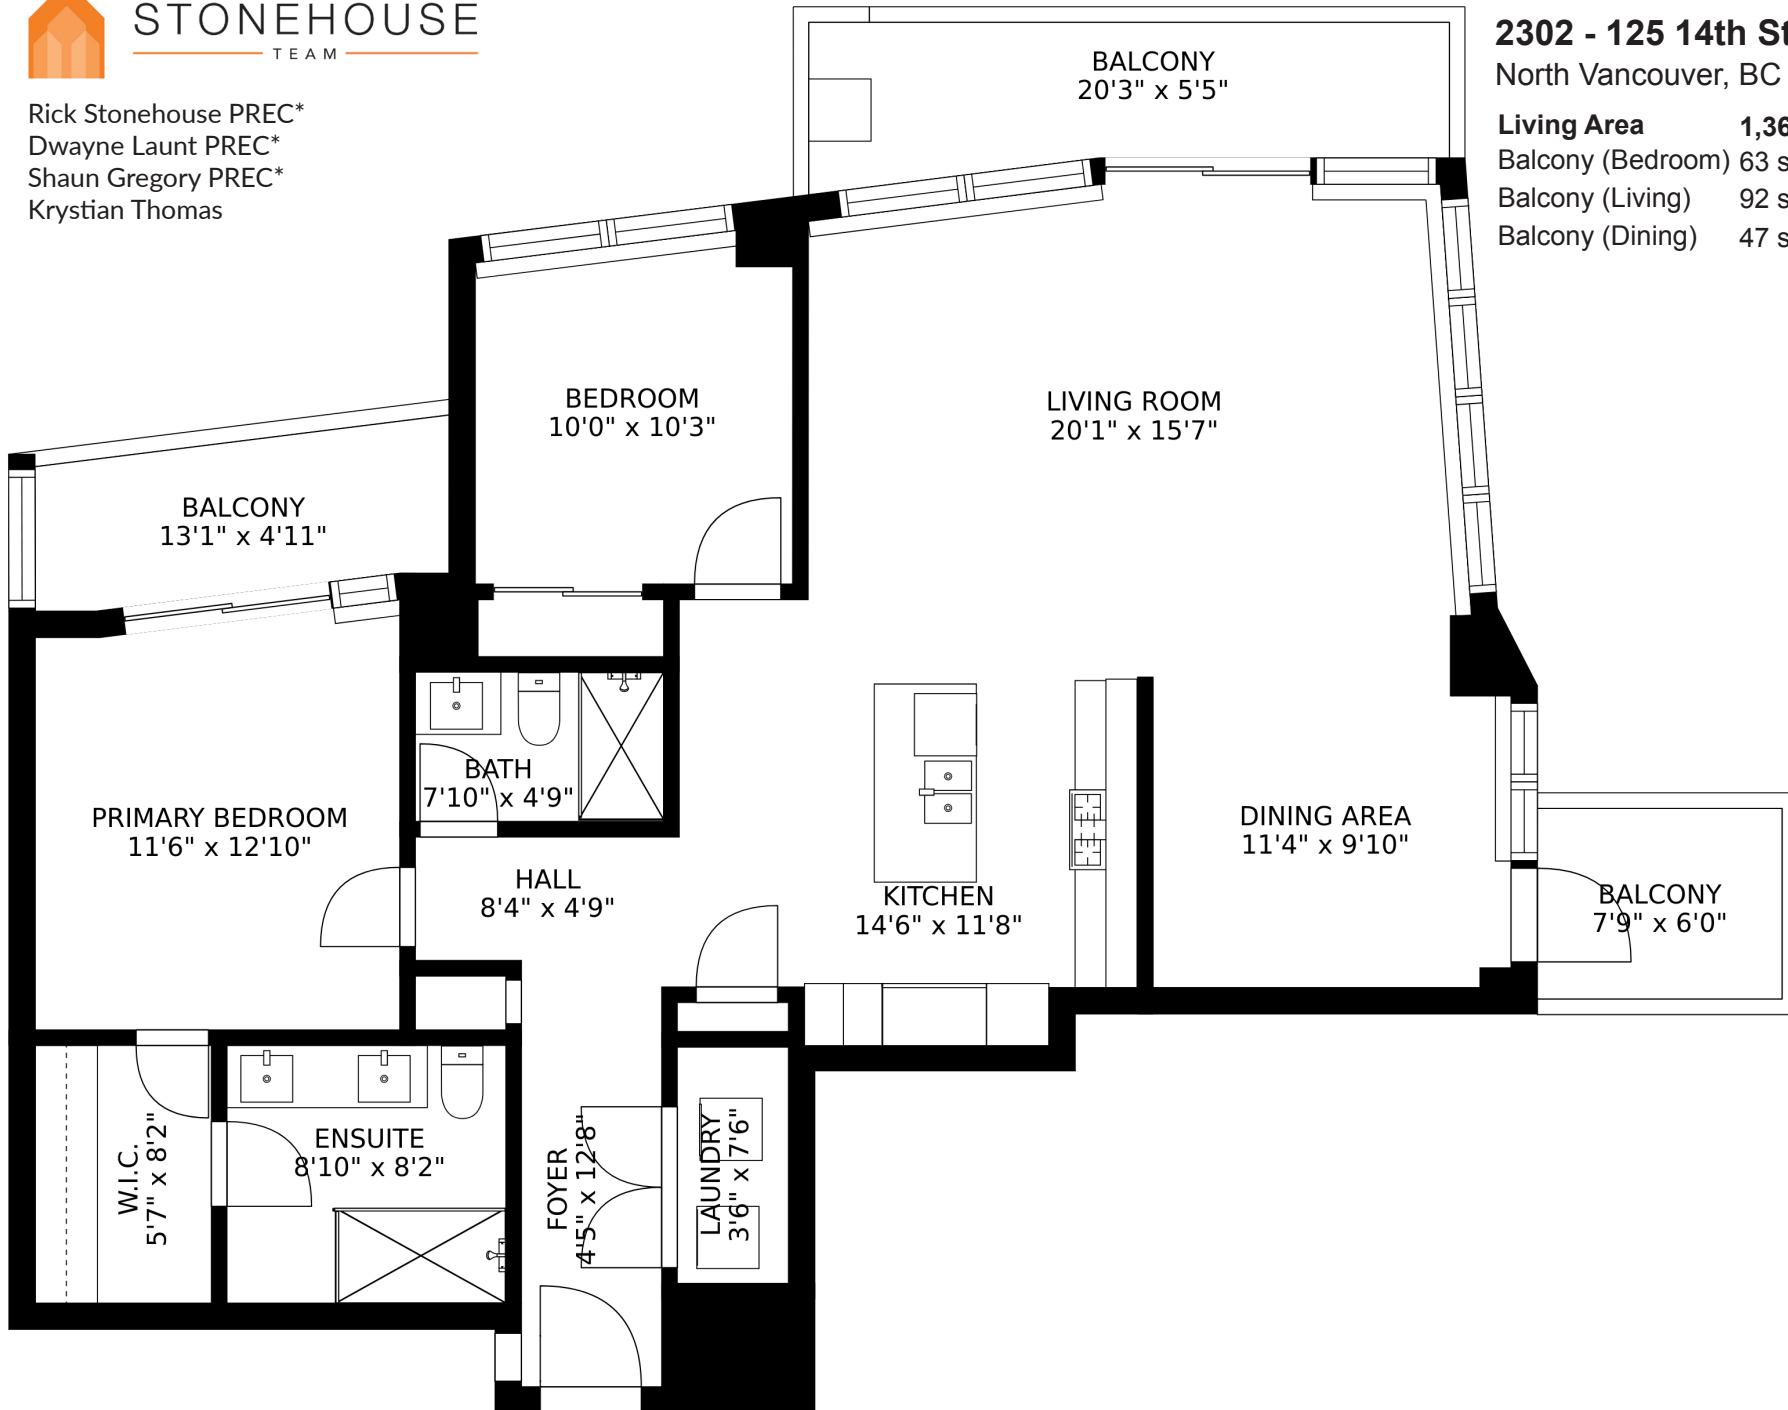

Rick Stonehouse PREC*
Dwayne Launt PREC*
Shaun Gregory PREC*
Krystian Thomas

2302 - 125 14th Street East
North Vancouver, BC

Living Area 1,361 sqft
Balcony (Bedroom) 63 sqft
Balcony (Living) 92 sqft
Balcony (Dining) 47 sqft

Floor plan is not suitable for architectural/construction purposes.
Sizes and dimensions are approximate, buyer to verify.