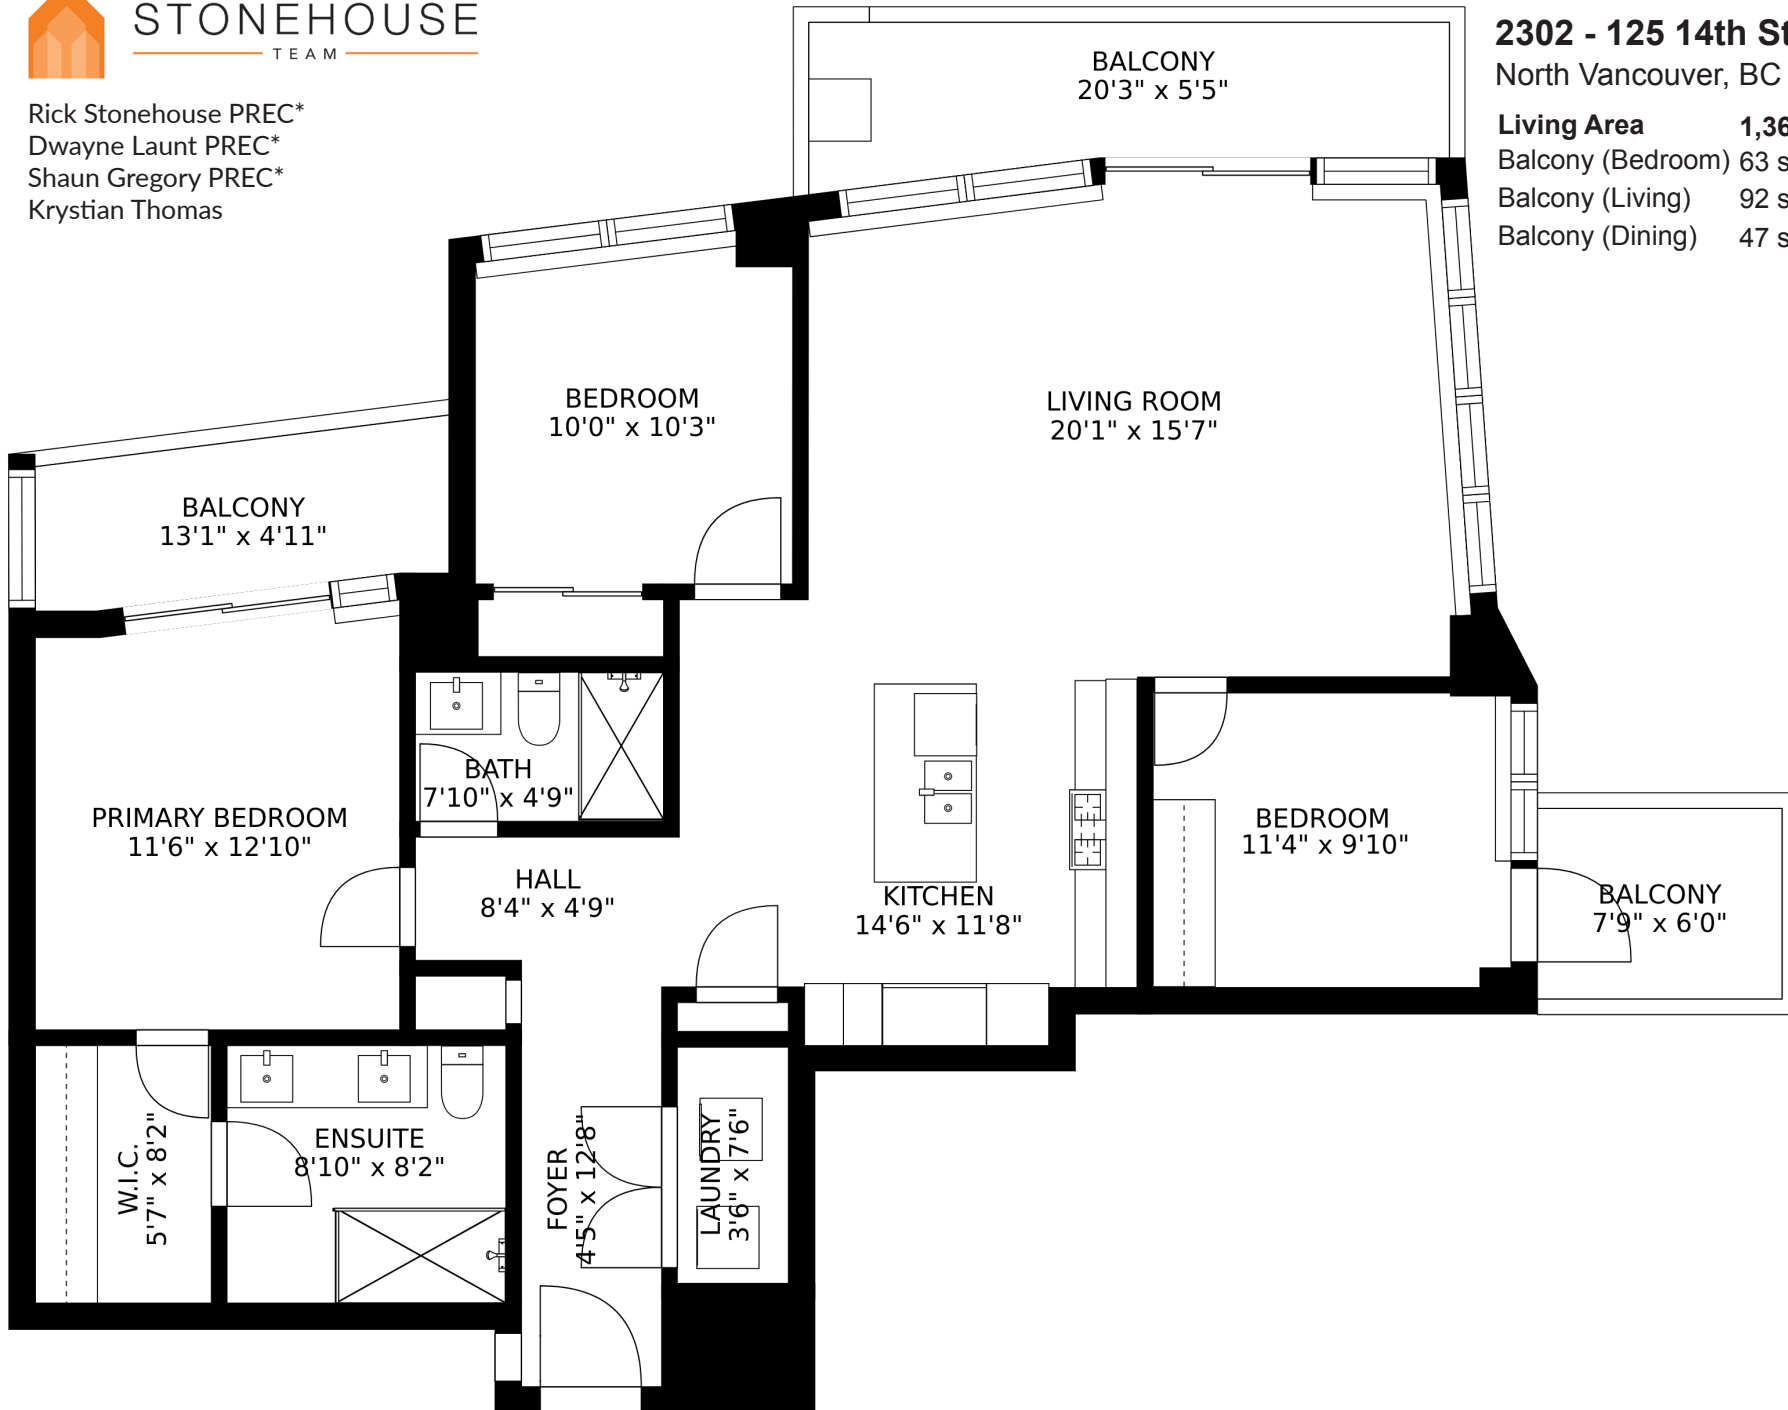

Rick Stonehouse PREC\*  
Dwayne Launt PREC\*  
Shaun Gregory PREC\*  
Krystian Thomas

**2302 - 125 14th Street East**  
North Vancouver, BC

**Living Area** 1,361 sqft  
Balcony (Bedroom) 63 sqft  
Balcony (Living) 92 sqft  
Balcony (Dining) 47 sqft

Floor plan is not suitable for architectural/construction purposes.  
Sizes and dimensions are approximate, buyer to verify.