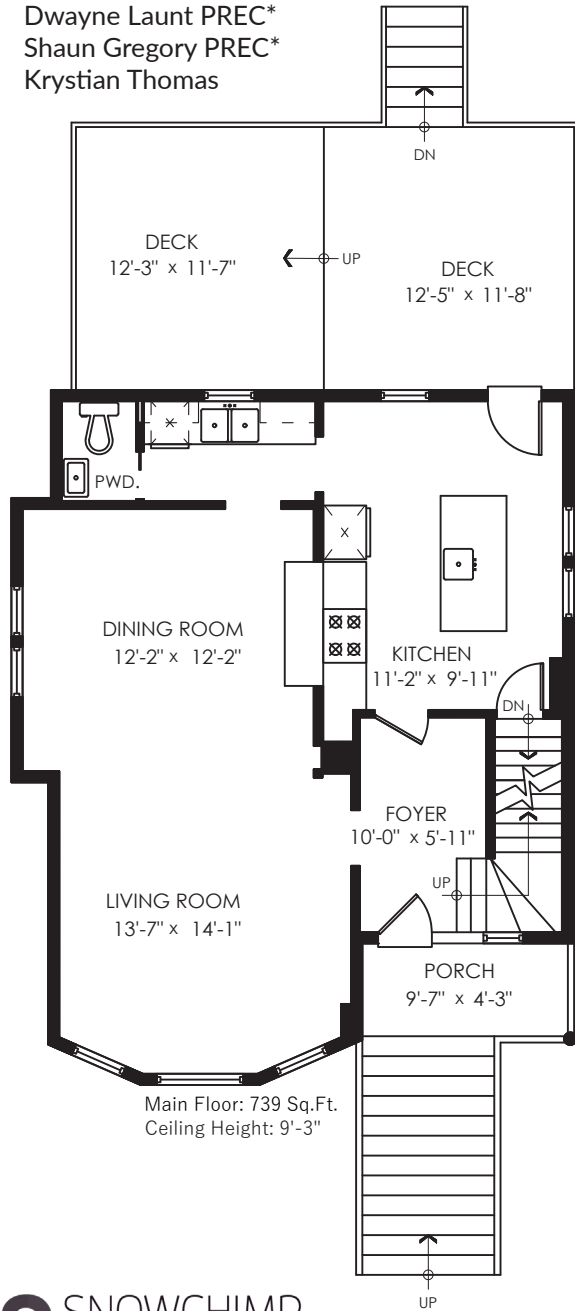

Rick Stonehouse PREC*
Dwayne Launt PREC*
Shaun Gregory PREC*
Krystian Thomas

1730 Victoria Dr
Vancouver, BC

Main Floor	739 SQ.FT.
Upper Floor	623 SQ.FT.
Lower Floor	761 SQ.FT.
Total	2123 SQ.FT.

Ex.Storage	158 SQ.FT.
Deck	294 SQ.FT.
Porch	44 SQ.FT.
Total Extras	496 SQ.FT.

Coach House	486 SQ.FT.
--------------------	-------------------