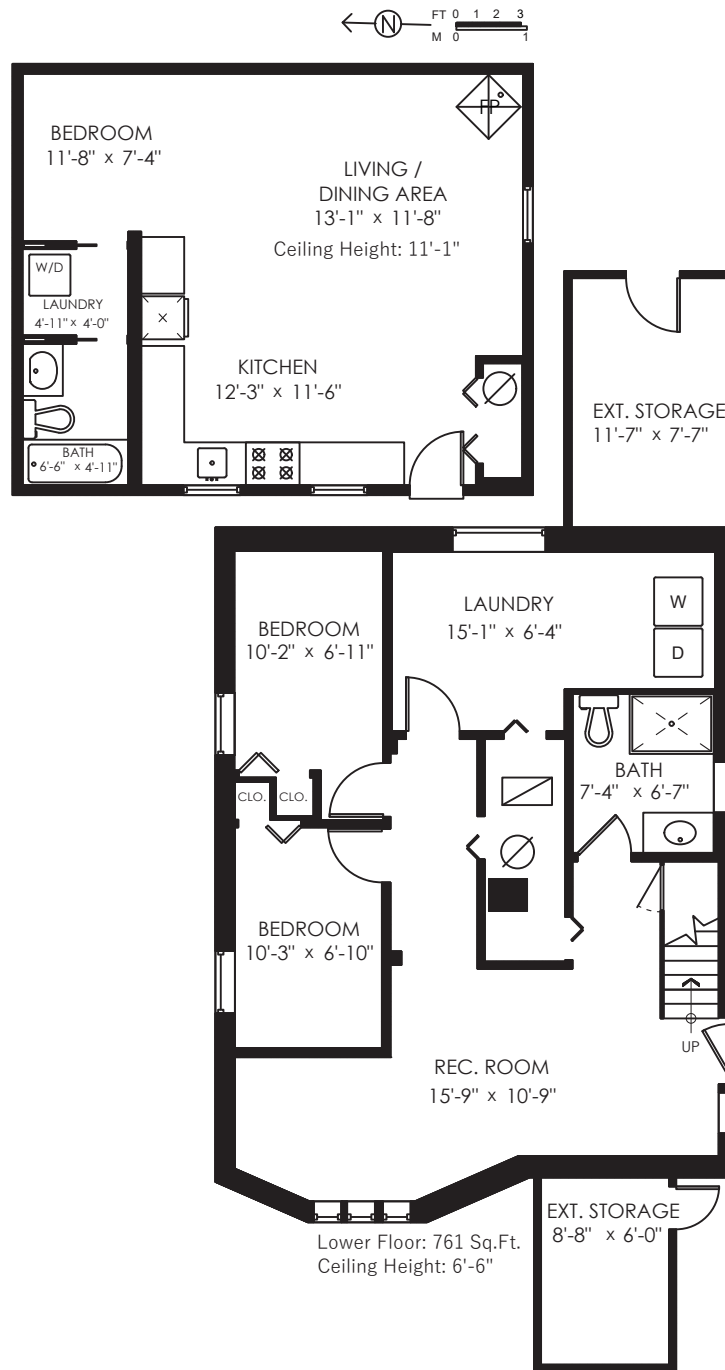

Rick Stonehouse PREC*
Dwayne Launt PREC*
Shaun Gregory PREC*
Krystian Thomas

1730 Victoria Dr
Vancouver, BC

Main Floor	739 SQ.FT.
Upper Floor	623 SQ.FT.
Lower Floor	761 SQ.FT.
Total	2123 SQ.FT.

Ex.Storage	158 SQ.FT.
Deck	294 SQ.FT.
Porch	44 SQ.FT.
Total Extras	496 SQ.FT.

Coach House	486 SQ.FT.
--------------------	-------------------