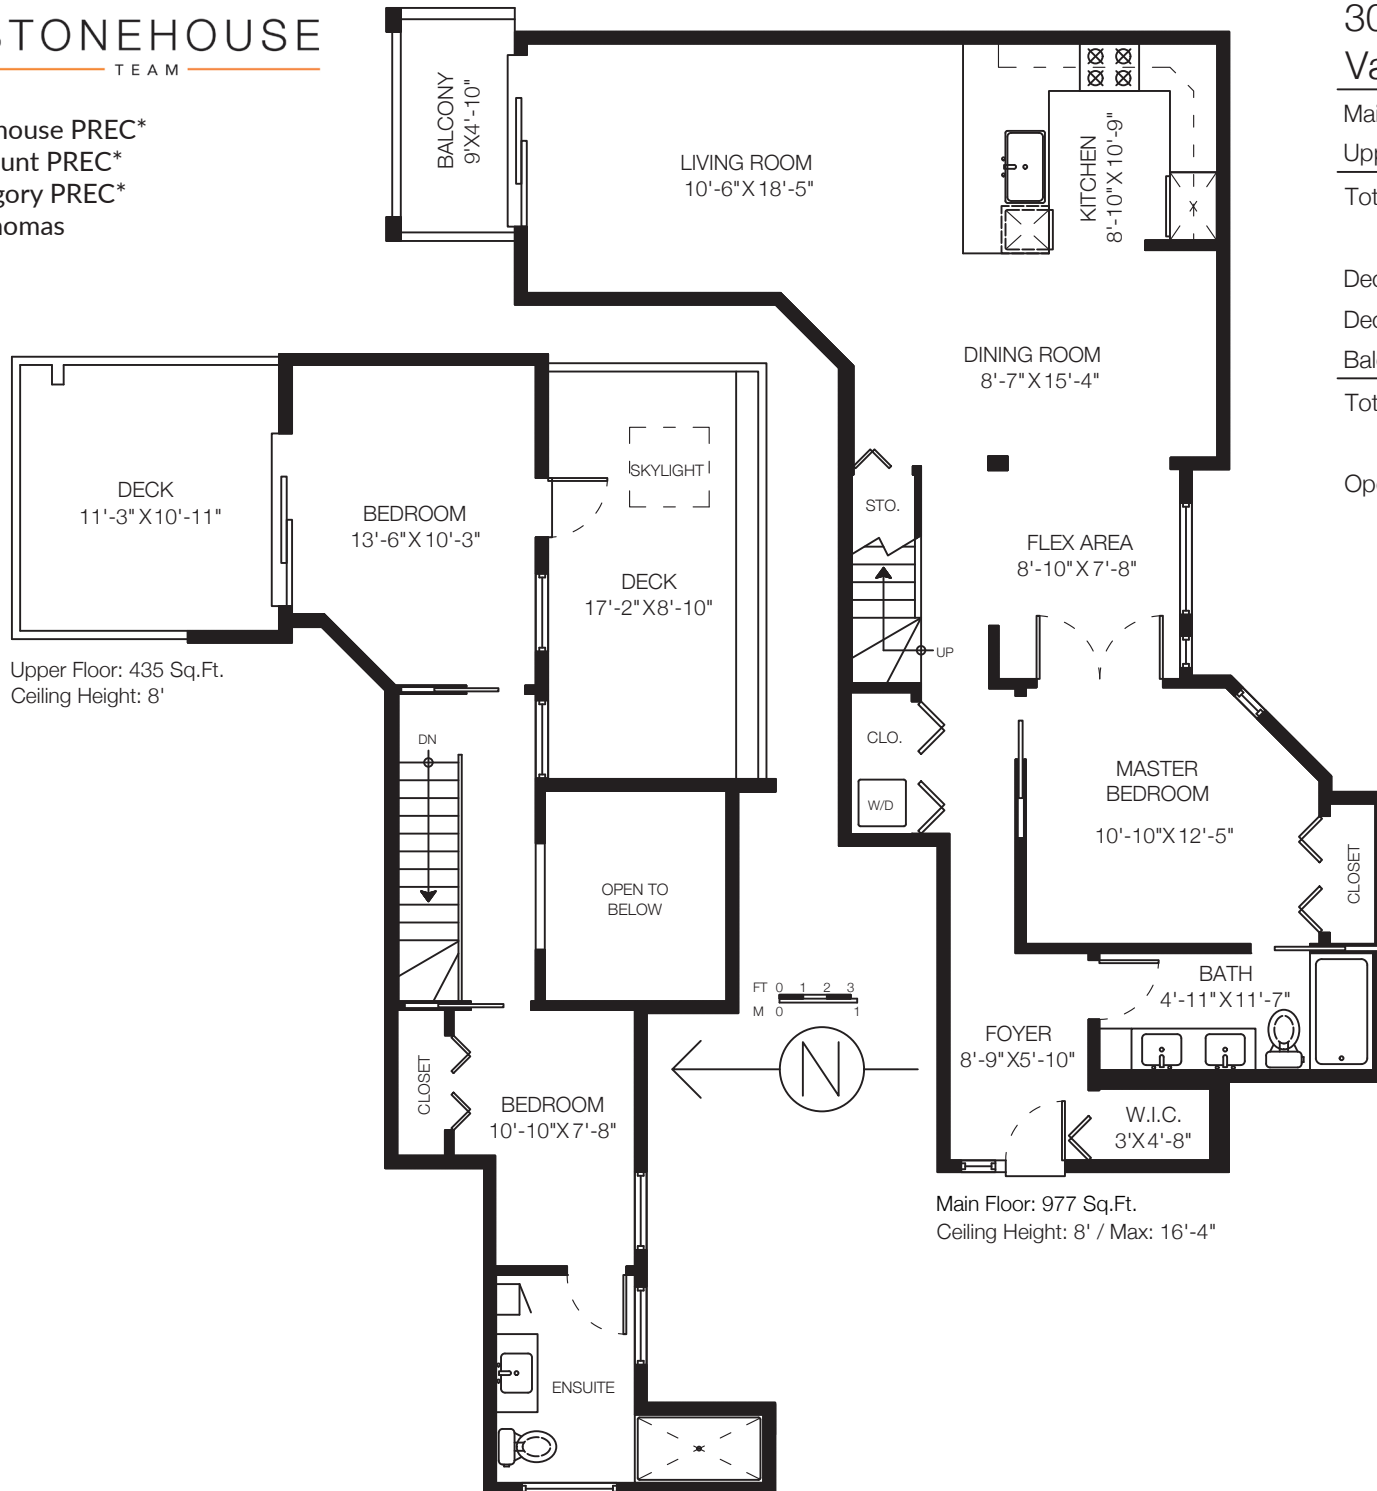

Rick Stonehouse PREC*
Dwayne Launt PREC*
Shaun Gregory PREC*
Krystian Thomas

305-1082 W 8th Ave
Vancouver, BC

Main Floor	977 SQ.FT.
Upper Floor	435 SQ.FT.
Total	1412 SQ.FT.

Deck	133 SQ.FT.
Deck	162 SQ.FT.
Balcony	48 SQ.FT.
Total Extras	343 SQ.FT.

Open To Below 79 SQ.FT.

Upper Floor: 435 Sq.Ft.
Ceiling Height: 8'

Main Floor: 977 Sq.Ft.
Ceiling Height: 8' / Max: 16'-4"