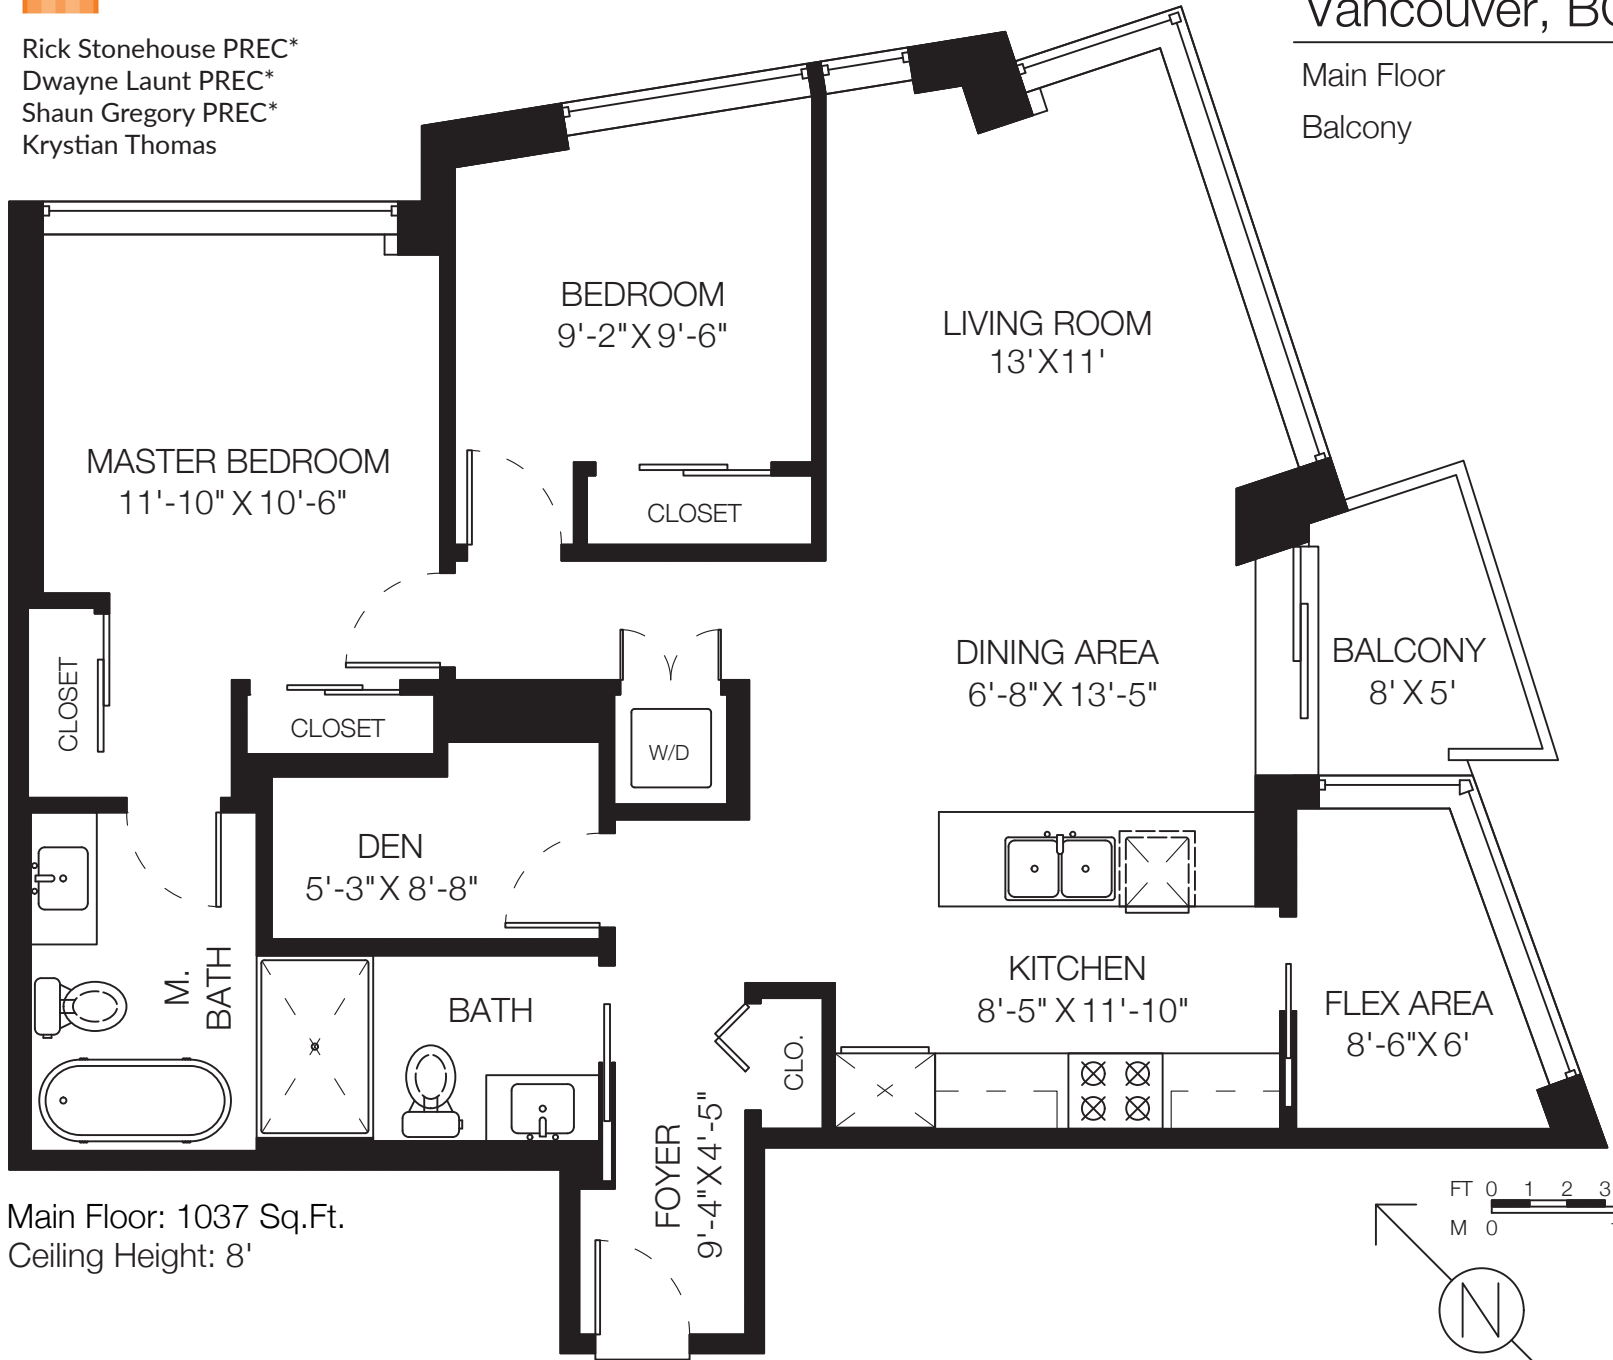

Rick Stonehouse PREC*
Dwayne Launt PREC*
Shaun Gregory PREC*
Krystian Thomas

2705-188 Keefer Pl
Vancouver, BC

| | |
|------------|-------------|
| Main Floor | 1037 SQ.FT. |
| Balcony | 41 SQ.FT. |

Main Floor: 1037 Sq.Ft.
Ceiling Height: 8'