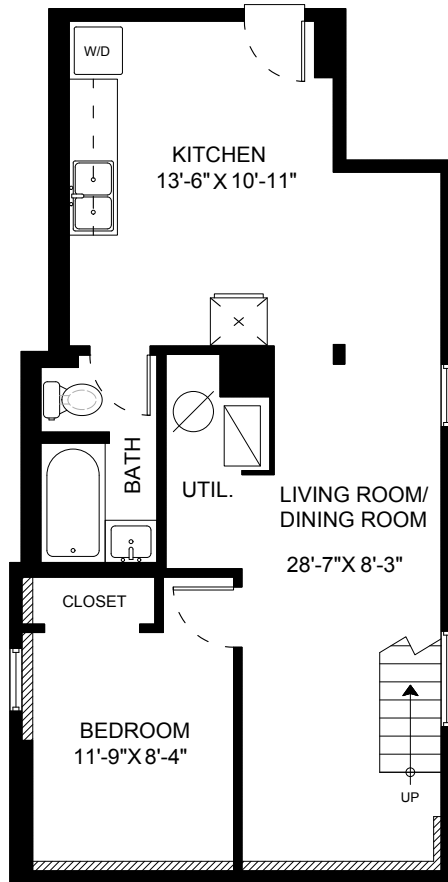

743 Keefer Street Vancouver, BC

Rick Stonehouse PREC*
Dwayne Launt PREC*
Shaun Gregory PREC*
Krystian Thomas

Lower Floor: 612 Sq.Ft.
Ceiling Height: 7'-4"

Main Floor: 592 Sq.Ft.
Ceiling Height: 9'

Upper Floor: 309 Sq.Ft.
Ceiling Height: 7'-9"

Main Floor	592 SQ.FT.
Upper Floor	309 SQ.FT.
Lower Floor	612 SQ.FT.
Total	1513 SQ.FT.

Deck	34 SQ.FT.
Deck	276 SQ.FT.
Balcony	77 SQ.FT.
Total Extras	387 SQ.FT.

Restricted Headroom 96 SQ.FT.