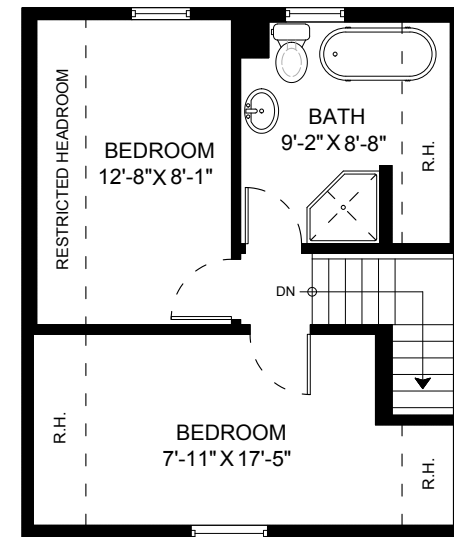

743 Keefer Street Vancouver, BC

Rick Stonehouse PREC*
Dwayne Launt PREC*
Shaun Gregory PREC*
Krystian Thomas

Lower Floor: 612 Sq.Ft.
Ceiling Height: 7'-4"

Main Floor: 592 Sq.Ft.
Ceiling Height: 9'

Upper Floor: 309 Sq.Ft.
Ceiling Height: 7'-9"

Main Floor	592 SQ.FT.
Upper Floor	309 SQ.FT.
Lower Floor	612 SQ.FT.
Total	1513 SQ.FT.

Deck	34 SQ.FT.
Deck	276 SQ.FT.
Balcony	77 SQ.FT.
Total Extras	387 SQ.FT.

Restricted Headroom 96 SQ.FT.