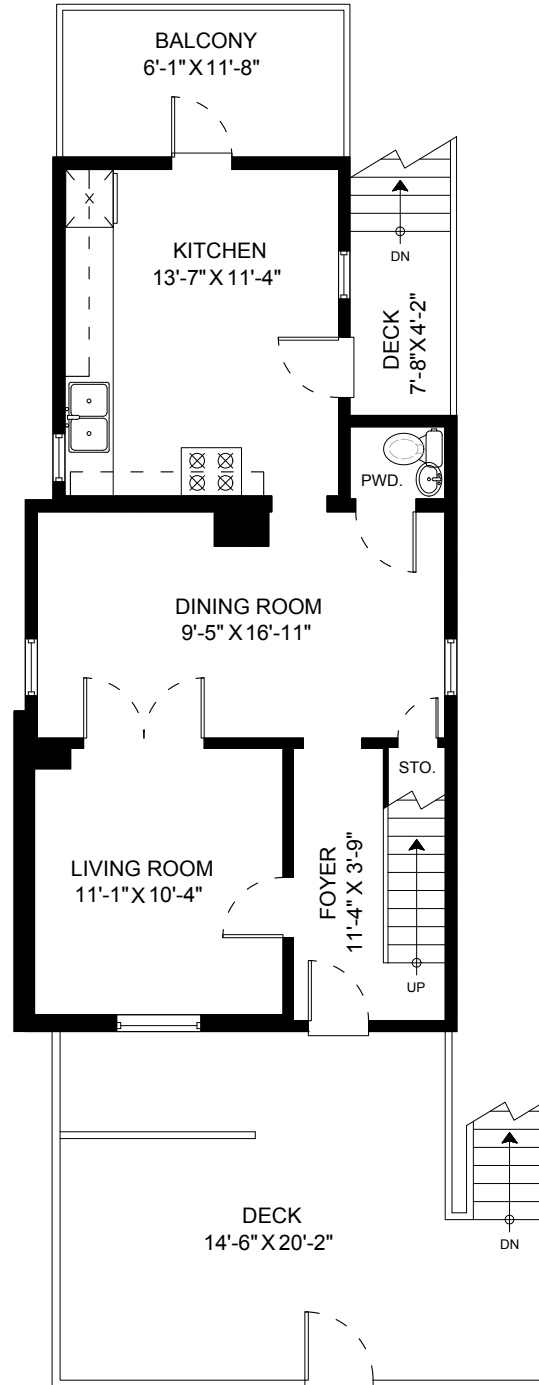

743 Keefer Street Vancouver, BC

Rick Stonehouse PREC*
Dwayne Launt PREC*
Shaun Gregory PREC*
Krystian Thomas

Lower Floor: 612 Sq.Ft.
Ceiling Height: 7'-4"

Main Floor: 592 Sq.Ft.
Ceiling Height: 9'

Upper Floor: 309 Sq.Ft.
Ceiling Height: 7'-9"

Main Floor	592 SQ.FT.
Upper Floor	309 SQ.FT.
Lower Floor	612 SQ.FT.
Total	1513 SQ.FT.

Deck	34 SQ.FT.
Deck	276 SQ.FT.
Balcony	77 SQ.FT.
Total Extras	387 SQ.FT.

Restricted Headroom 96 SQ.FT.