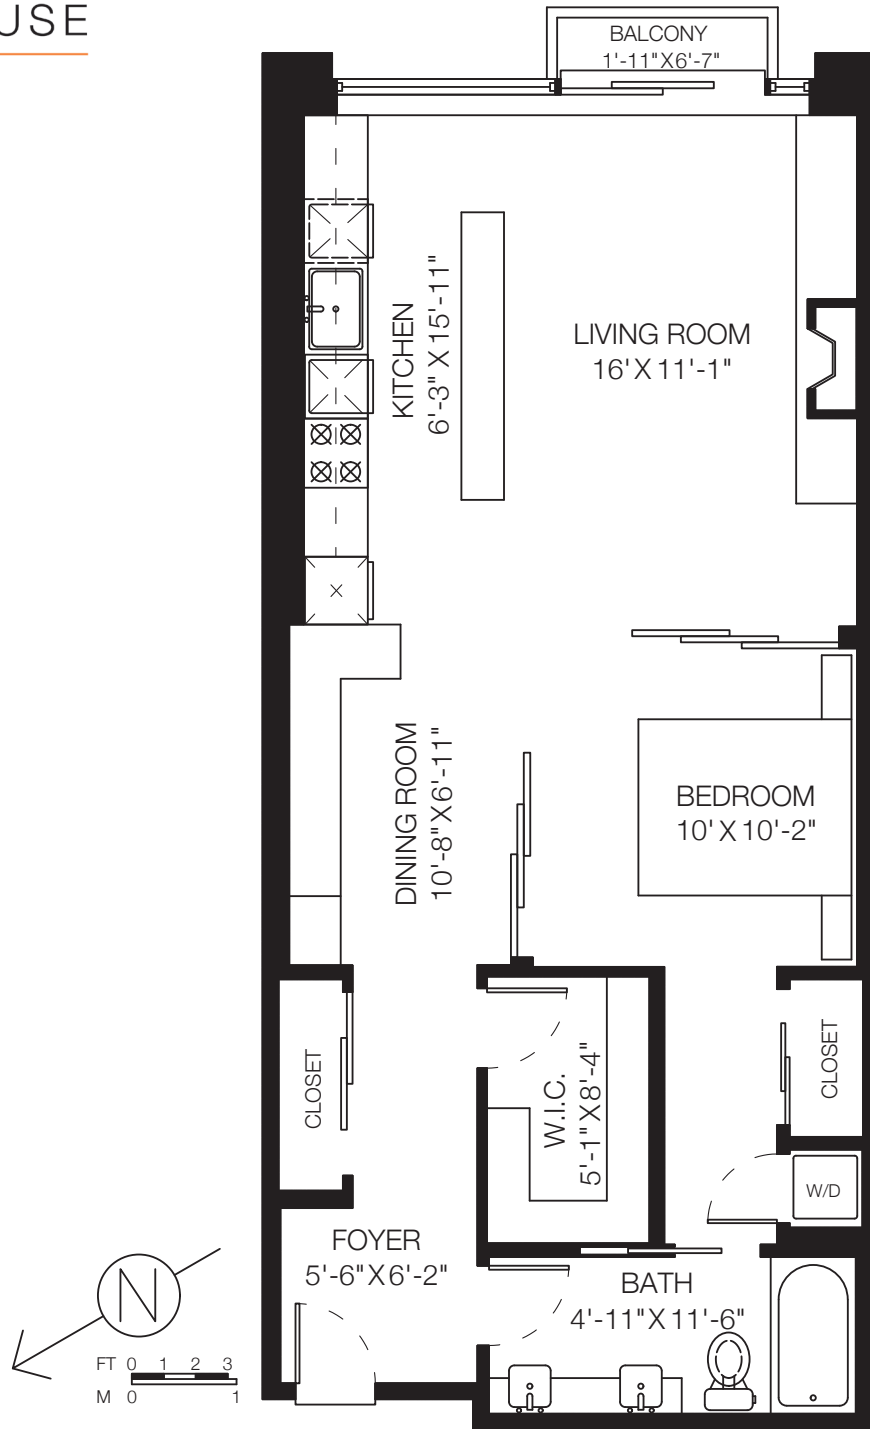

Rick Stonehouse PREC\*  
Dwayne Launt PREC\*  
Shaun Gregory PREC\*  
Krystian Thomas

204-535 Smithe St  
Vancouver, BC

Main Floor	811 SQ.FT.
Balcony	16 SQ.FT.

Main Floor: 811 Sq.Ft.  
Ceiling Height: 9'-4"