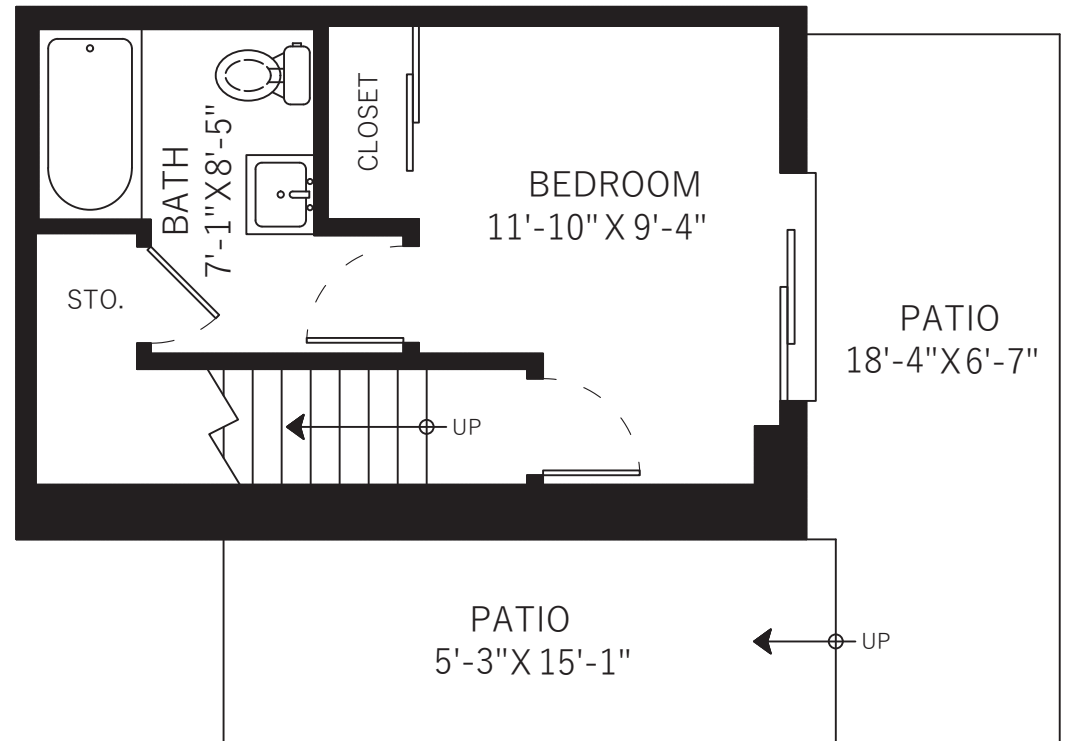

Rick Stonehouse PREC*
Dwayne Launt PREC*
Shaun Gregory PREC*
Krystian Thomas

1411 E 1st Ave
Vancouver, BC

Main Floor	411 SQ.FT.
Lower Floor	281 SQ.FT.
Total	692 SQ.FT.

Patio 200 SQ.FT.

Main Floor: 411 Sq.Ft.
Ceiling Height: 8'

Lower Floor: 281 Sq.Ft.
Ceiling Height: 8'