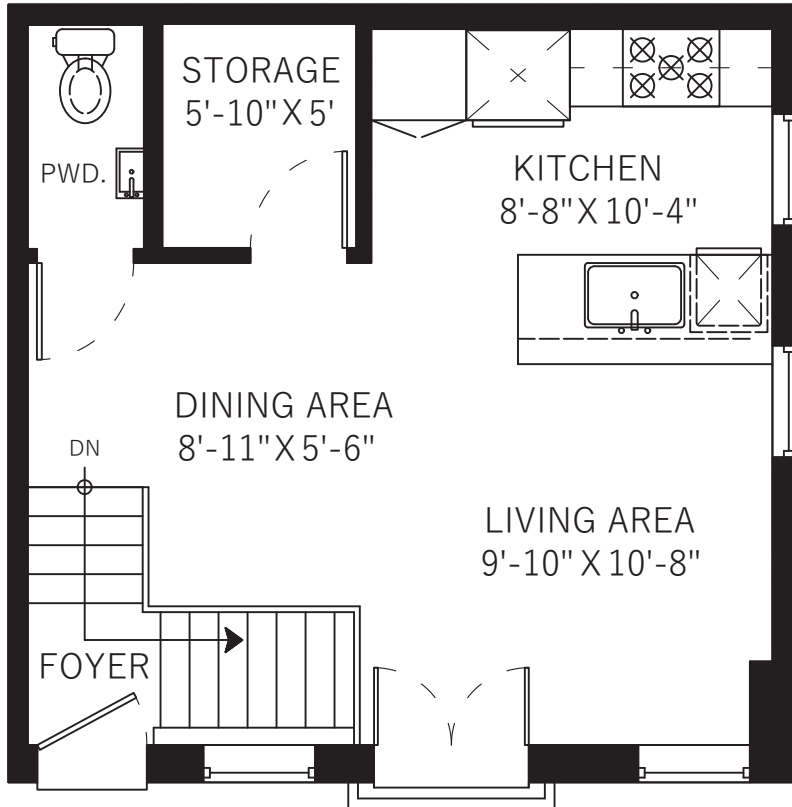

Rick Stonehouse PREC*
Dwayne Launt PREC*
Shaun Gregory PREC*
Krystian Thomas

1411 E 1st Ave
Vancouver, BC

Main Floor	411 SQ.FT.
Lower Floor	281 SQ.FT.
Total	692 SQ.FT.

Patio 200 SQ.FT.

Main Floor: 411 Sq.Ft.
Ceiling Height: 8'

Lower Floor: 281 Sq.Ft.
Ceiling Height: 8'