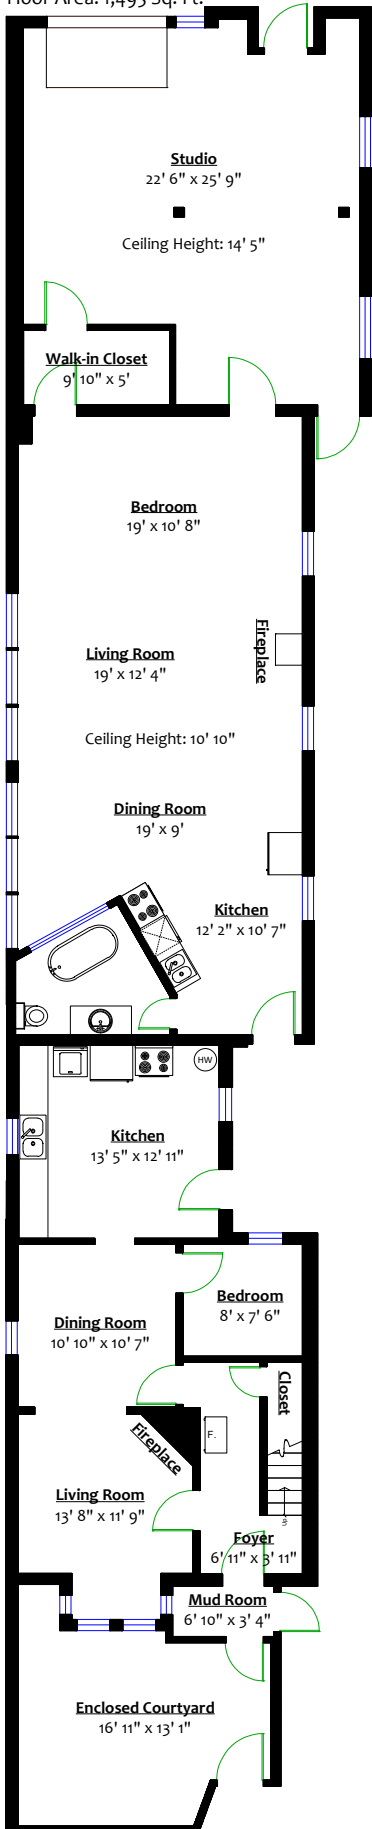

MAIN LEVEL STUDIO
Floor Area: 1,495 Sq. Ft.

MAIN LEVEL
Floor Area: 737 Sq. Ft.

Rick Stonehouse PREC*
Dwayne Launt PREC*
Shaun Gregory PREC*
Krystian Thomas

**640 East Georgia Street,
Vancouver, B.C.**

Totals**

Main Level:	737 sq. ft.	Enclosed Courtyard:	236 sq. ft.
Main Level Studio:	1,495 sq. ft.	Rooftop Deck:	125 sq. ft.
Main Level Total:	2,232 sq. ft.	Balcony:	26 sq. ft.
Upper Level:	699 sq. ft.	Total:	387 sq. ft.
Total (fin.):	2,931 sq. ft.		
Attic:	404 sq. ft.		
Grand Total:	3,335 sq. ft.		

UPPER LEVEL
Floor Area: 699 Sq. Ft.

ATTIC
Floor Area: 404 Sq. Ft.