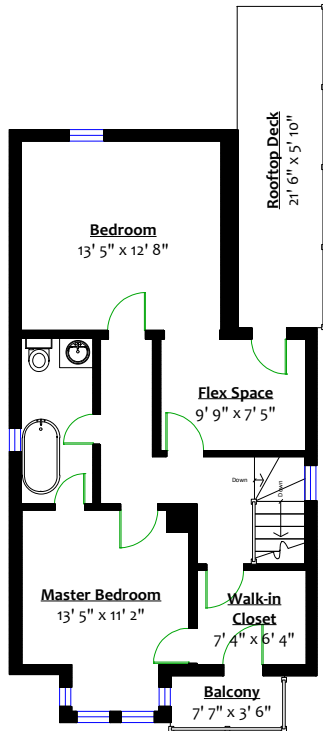

MAIN LEVEL STUDIO
Floor Area: 1,495 Sq. Ft.

MAIN LEVEL
Floor Area: 737 Sq. Ft.

Rick Stonehouse PREC*
Dwayne Launt PREC*
Shaun Gregory PREC*
Krystian Thomas

**640 East Georgia Street,
Vancouver, B.C.**

Totals**

Main Level:	737 sq. ft.	Enclosed Courtyard:	236 sq. ft.
Main Level Studio:	1,495 sq. ft.	Rooftop Deck:	125 sq. ft.
Main Level Total:	2,232 sq. ft.	Balcony:	26 sq. ft.
Upper Level:	699 sq. ft.	Total:	387 sq. ft.
Total (fin.):	2,931 sq. ft.		
Attic:	404 sq. ft.		
Grand Total:	3,335 sq. ft.		

UPPER LEVEL
Floor Area: 699 Sq. Ft.

ATTIC
Floor Area: 404 Sq. Ft.