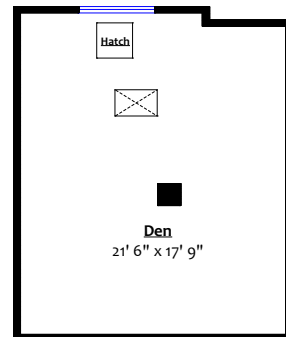

ATTIC
Floor Area: 404 Sq. Ft.