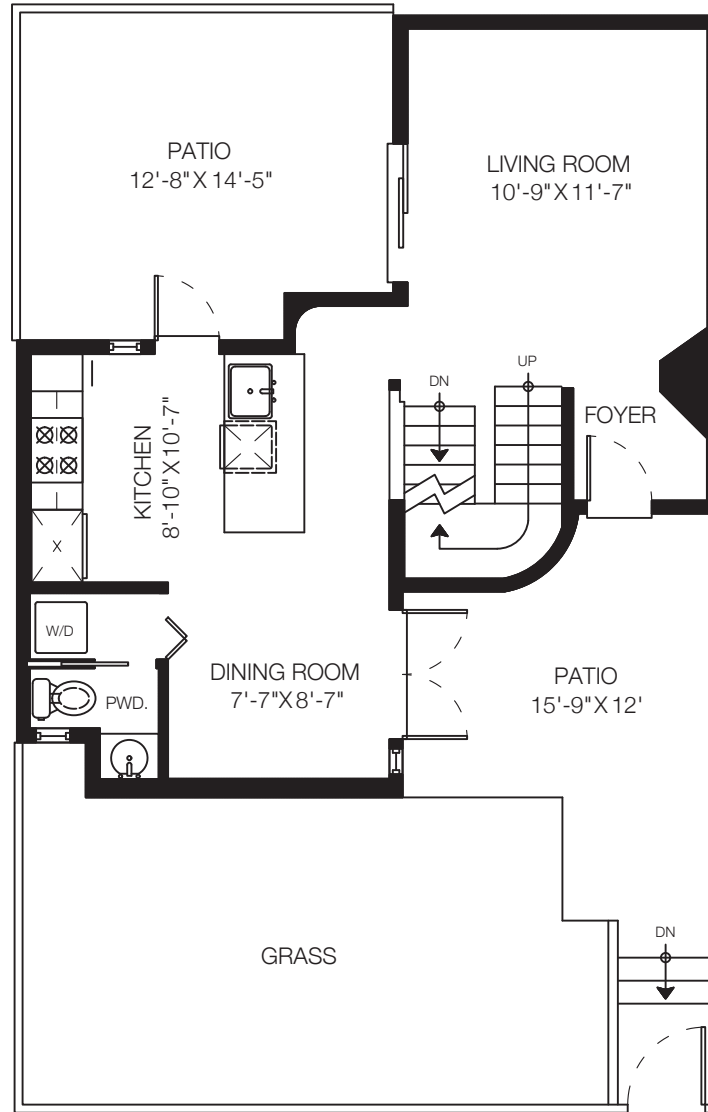

Rick Stonehouse PREC*
Dwayne Launt PREC*
Shaun Gregory PREC*
Krystian Thomas

Upper Floor: 474 Sq.Ft.
Ceiling Height: 8'

Main Floor: 525 Sq.Ft. Ceiling
Height: 8' / Max: 17'

3-503 E Pender St
Vancouver, BC

Main Floor	525 SQ.FT.
Upper Floor	474 SQ.FT.
Lower Floor	205 SQ.FT.
Total	1204 SQ.FT.

Patio	184 SQ.FT.
Patio	153 SQ.FT.
Total Extras	337 SQ.FT.

Open To Below 74 SQ.FT.

Lower Floor: 205 Sq.Ft.
Ceiling Height: 8'