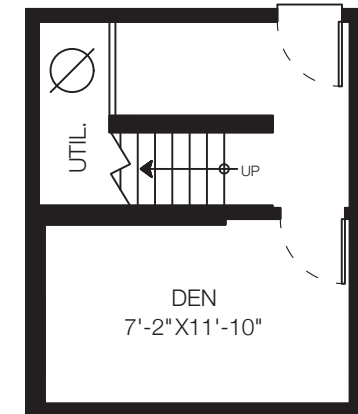

Rick Stonehouse PREC*
Dwayne Launt PREC*
Shaun Gregory PREC*
Krystian Thomas

Upper Floor: 474 Sq.Ft.
Ceiling Height: 8'

Main Floor: 525 Sq.Ft. Ceiling
Height: 8' / Max: 17'

3-503 E Pender St
Vancouver, BC

Main Floor	525 SQ.FT.
Upper Floor	474 SQ.FT.
Lower Floor	205 SQ.FT.
Total	1204 SQ.FT.

Patio	184 SQ.FT.
Patio	153 SQ.FT.
Total Extras	337 SQ.FT.

Open To Below 74 SQ.FT.

Lower Floor: 205 Sq.Ft.
Ceiling Height: 8'