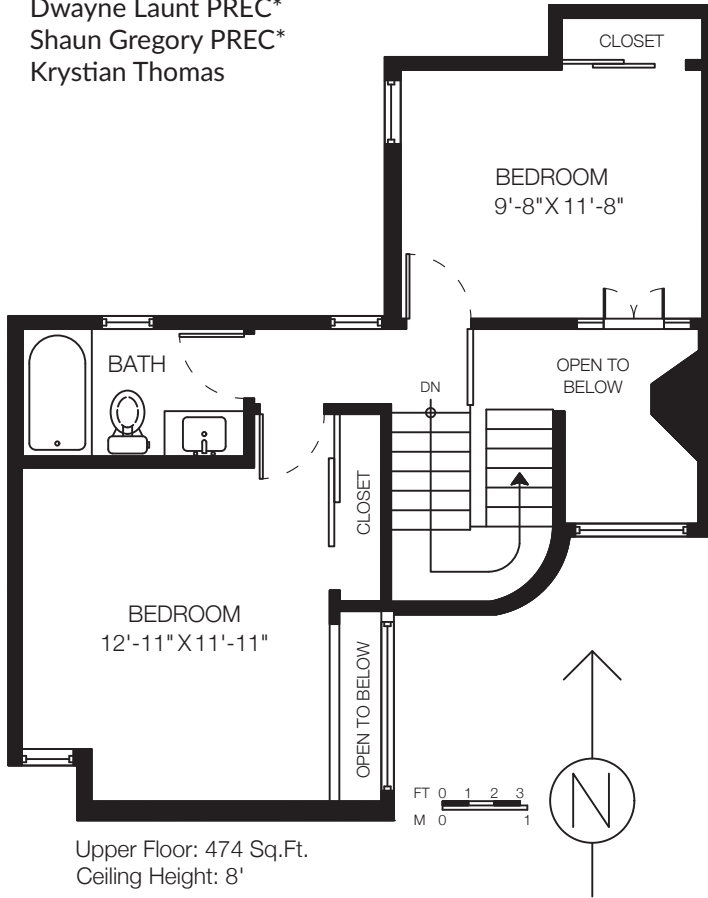

Rick Stonehouse PREC*
Dwayne Launt PREC*
Shaun Gregory PREC*
Krystian Thomas

Upper Floor: 474 Sq.Ft.
Ceiling Height: 8'

Main Floor: 525 Sq.Ft. Ceiling
Height: 8' / Max: 17'

3-503 E Pender St
Vancouver, BC

Main Floor	525 SQ.FT.
Upper Floor	474 SQ.FT.
Lower Floor	205 SQ.FT.
Total	1204 SQ.FT.

Patio	184 SQ.FT.
Patio	153 SQ.FT.
Total Extras	337 SQ.FT.

Open To Below 74 SQ.FT.

Lower Floor: 205 Sq.Ft.
Ceiling Height: 8'