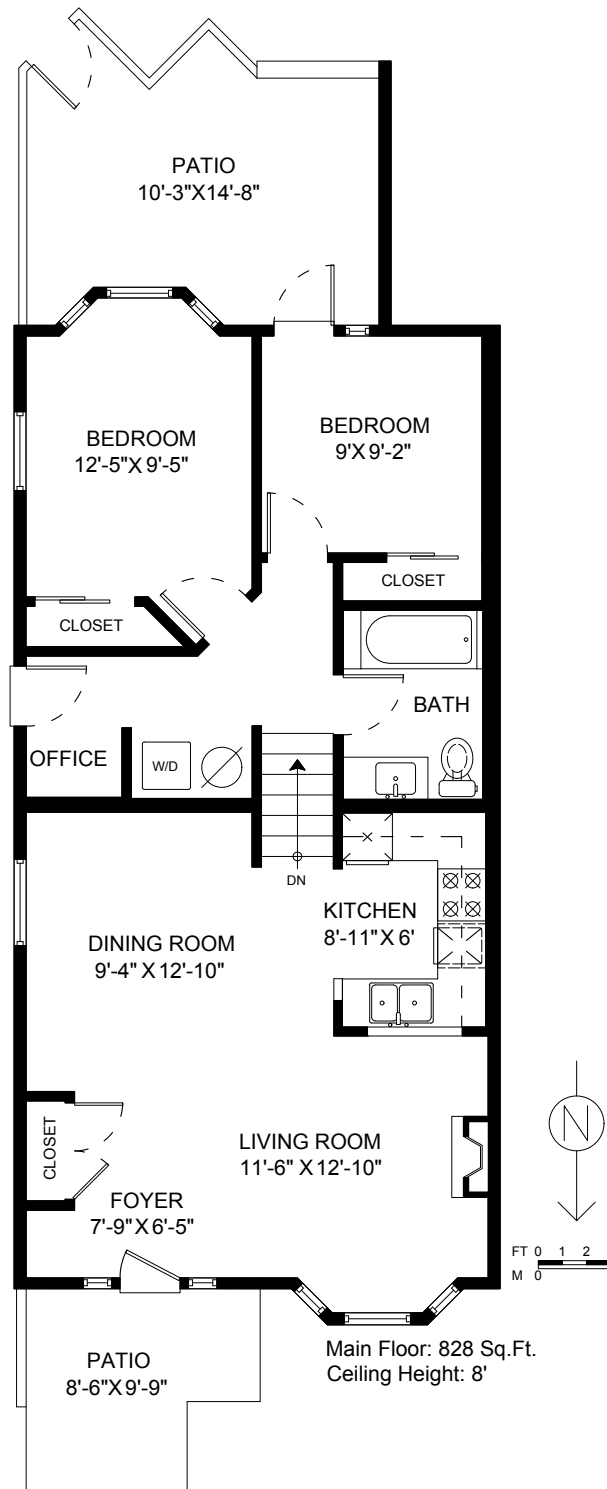

776 Union Street Vancouver, BC

Rick Stonehouse PREC*
Dwayne Launt PREC*
Shaun Gregory PREC*
Krystian Thomas

Main Floor	828 SQ.FT.
Patio	160 SQ.FT.
Patio	71 SQ.FT.
Total Extras	231 SQ.FT.